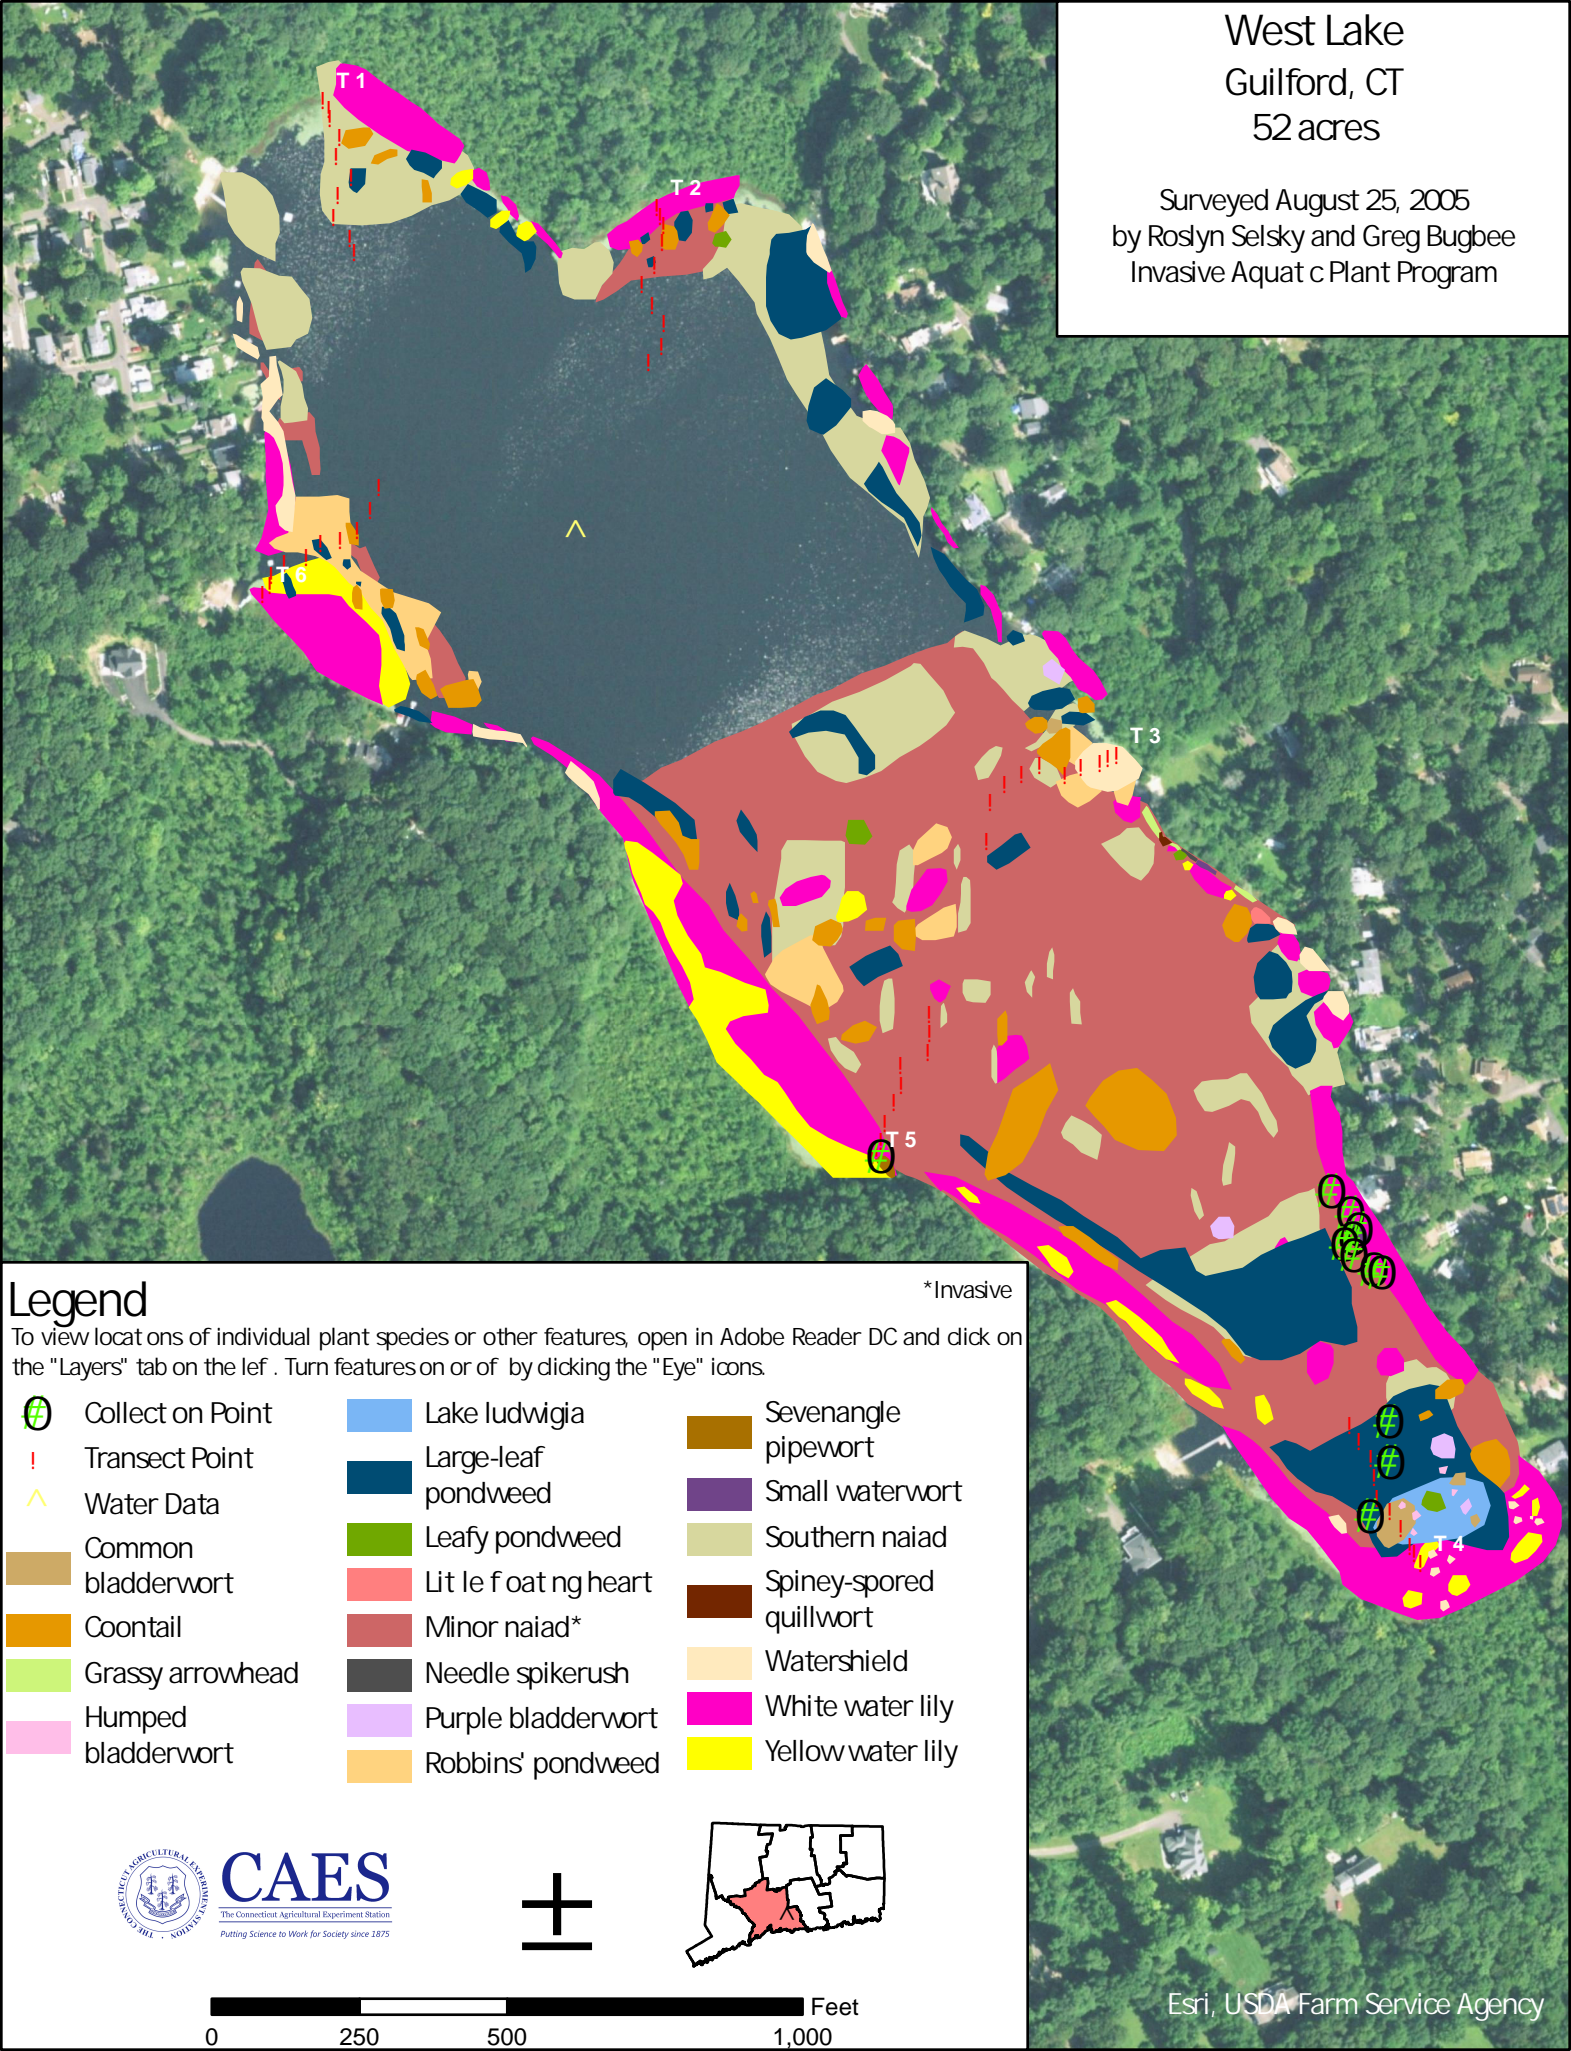

West Lake  
 Guilford, CT  
 52 acres

Surveyed August 25, 2005  
 by Roslyn Selsky and Greg Bugbee  
 Invasive Aquatic Plant Program

**Legend**  
 To view locations of individual plant species or other features, open in Adobe Reader DC and click on the "Layers" tab on the left. Turn features on or off by clicking the "Eye" icons.

\*Invasive

- |  |                    |  |                       |  |                         |
|--|--------------------|--|-----------------------|--|-------------------------|
|  | Collect on Point   |  | Lake Ludwigia         |  | Sevenangle pipewort     |
|  | Transect Point     |  | Large-leaf pondweed   |  | Small waterwort         |
|  | Water Data         |  | Leafy pondweed        |  | Southern naiad          |
|  | Common bladderwort |  | Little floating heart |  | Spiney-spored quillwort |
|  | Coontail           |  | Minor naiad*          |  | Watershield             |
|  | Grassy arrowhead   |  | Needle spikerush      |  | White water lily        |
|  | Humped bladderwort |  | Purple bladderwort    |  | Yellow water lily       |
|  |                    |  | Robbins' pondweed     |  |                         |