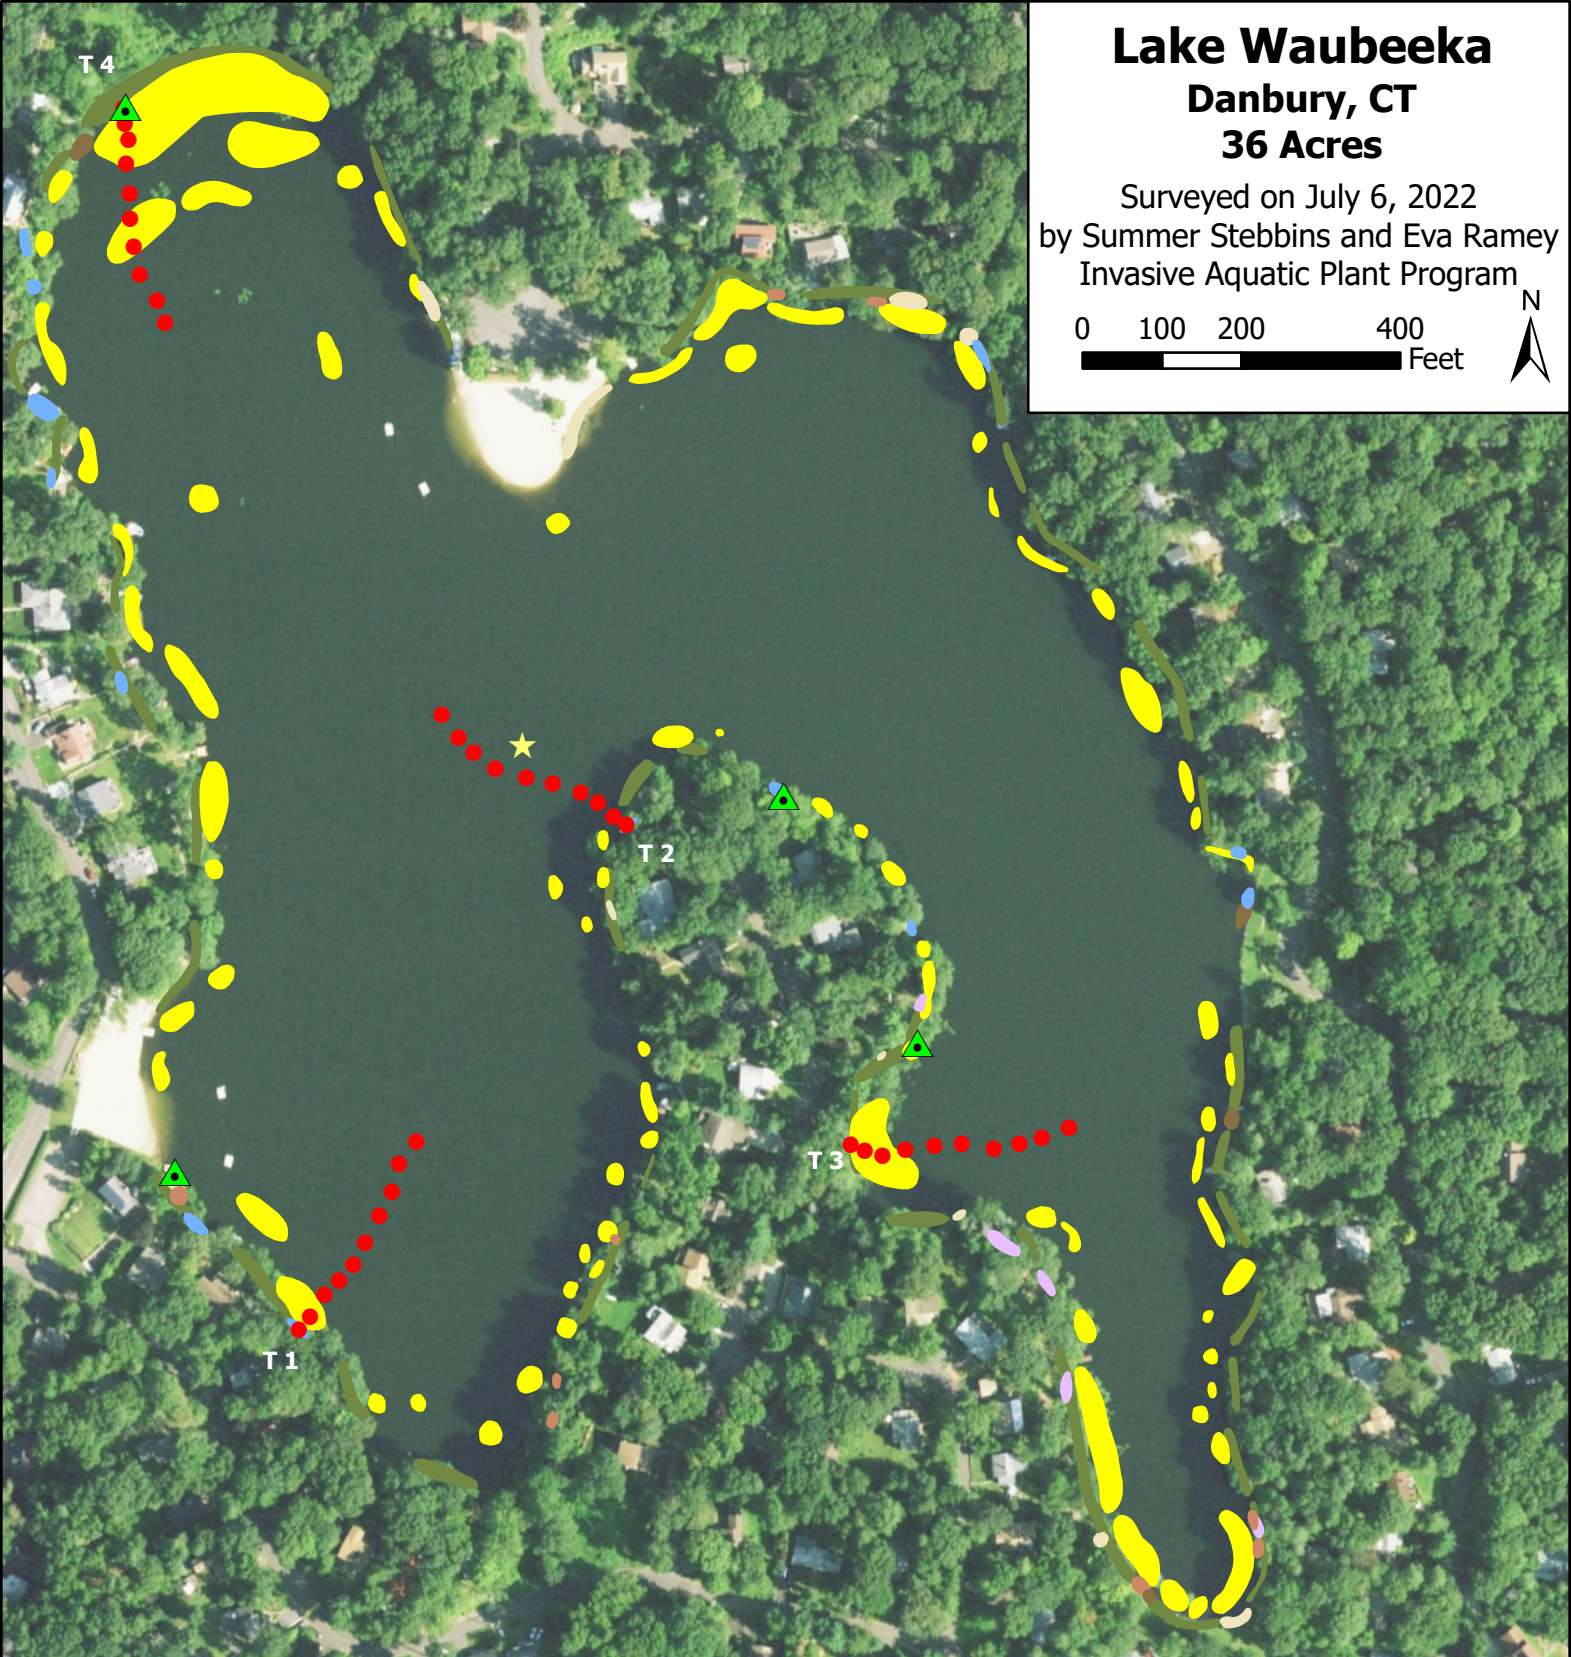

Lake Waubeeka

Danbury, CT

36 Acres

Surveyed on July 6, 2022
by Summer Stebbins and Eva Ramey
Invasive Aquatic Plant Program

0 100 200 400
Feet

Legend

To view location of individual plant species or other features, open in Adobe Reader DC and click on the "Layers" tab on the left. Turn features on or off by clicking the "eye" icons.

- | | | |
|------------------|---------------------|-------------------|
| Collection Point | Cattail | Swamp loosestrife |
| Transect Point | Phragmites* | Yellow water lily |
| Water Data | Pickerelweed | |
| Arrowhead | Purple loosestrife* | |

*Invasive