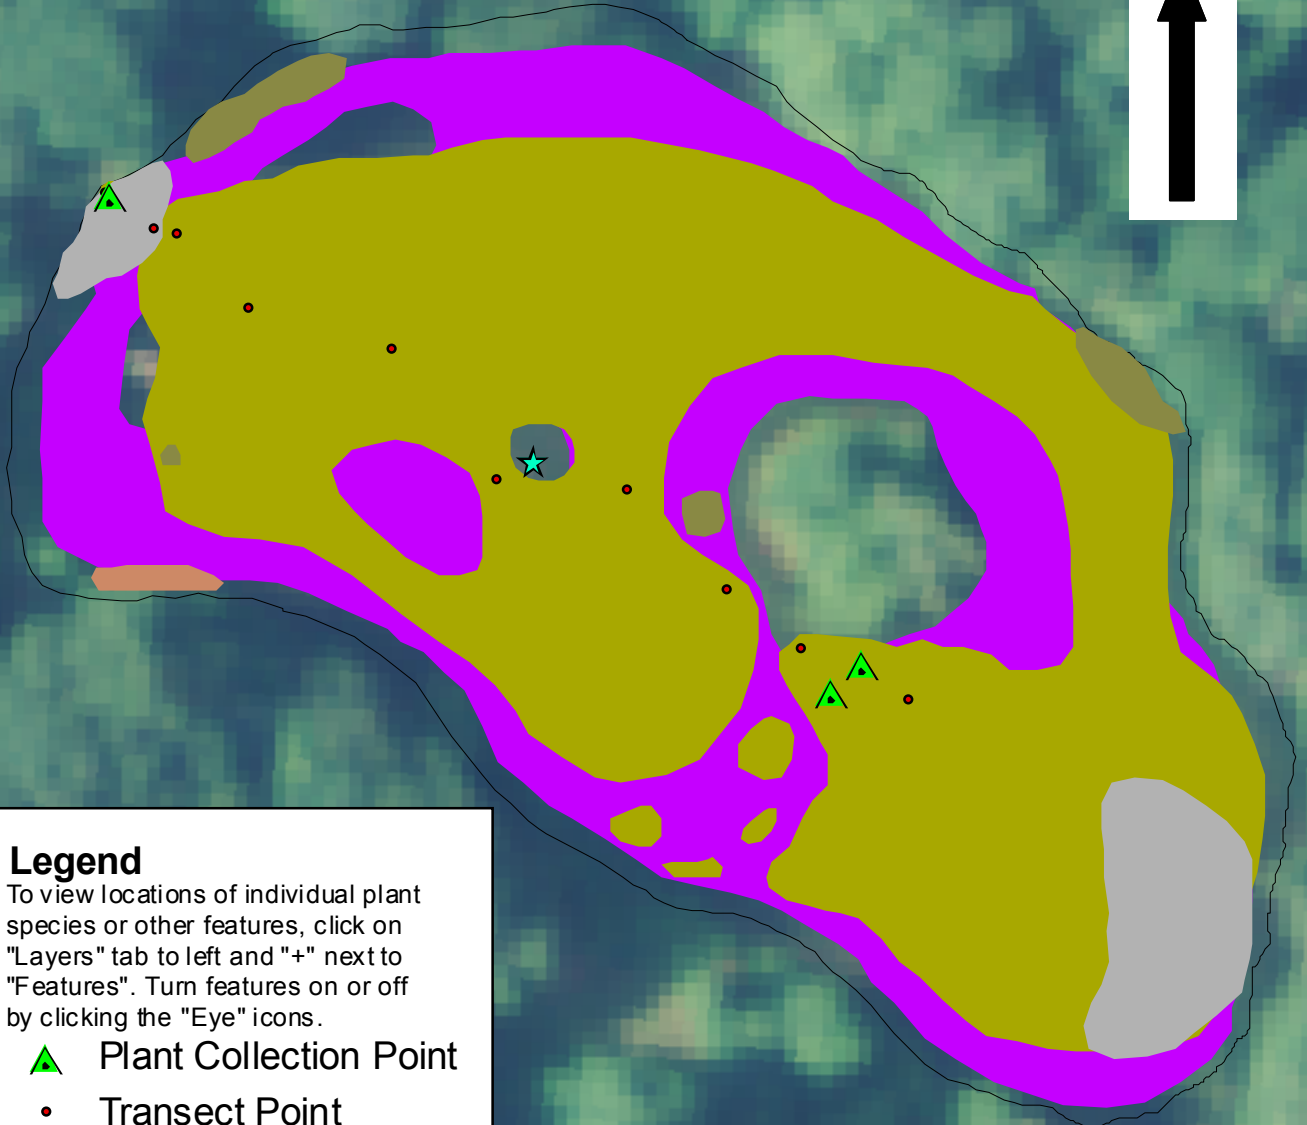

Wah Wah Taysee Pond, North Haven 1.4 Acres

Invasive Aquatic Plant Program
Surveyed September 21, 2009 by
Rachel Soufrine and Martha Balfour

Legend

To view locations of individual plant species or other features, click on "Layers" tab to left and "+" next to "Features". Turn features on or off by clicking the "Eye" icons.

-  Plant Collection Point
-  Transect Point
-  Water Data
-  *Pontederia cordata*
-  *Lemna minor*
-  *Eleocharis sp.*
-  *Potamogeton pusillus*
-  *Elodea nuttallii*