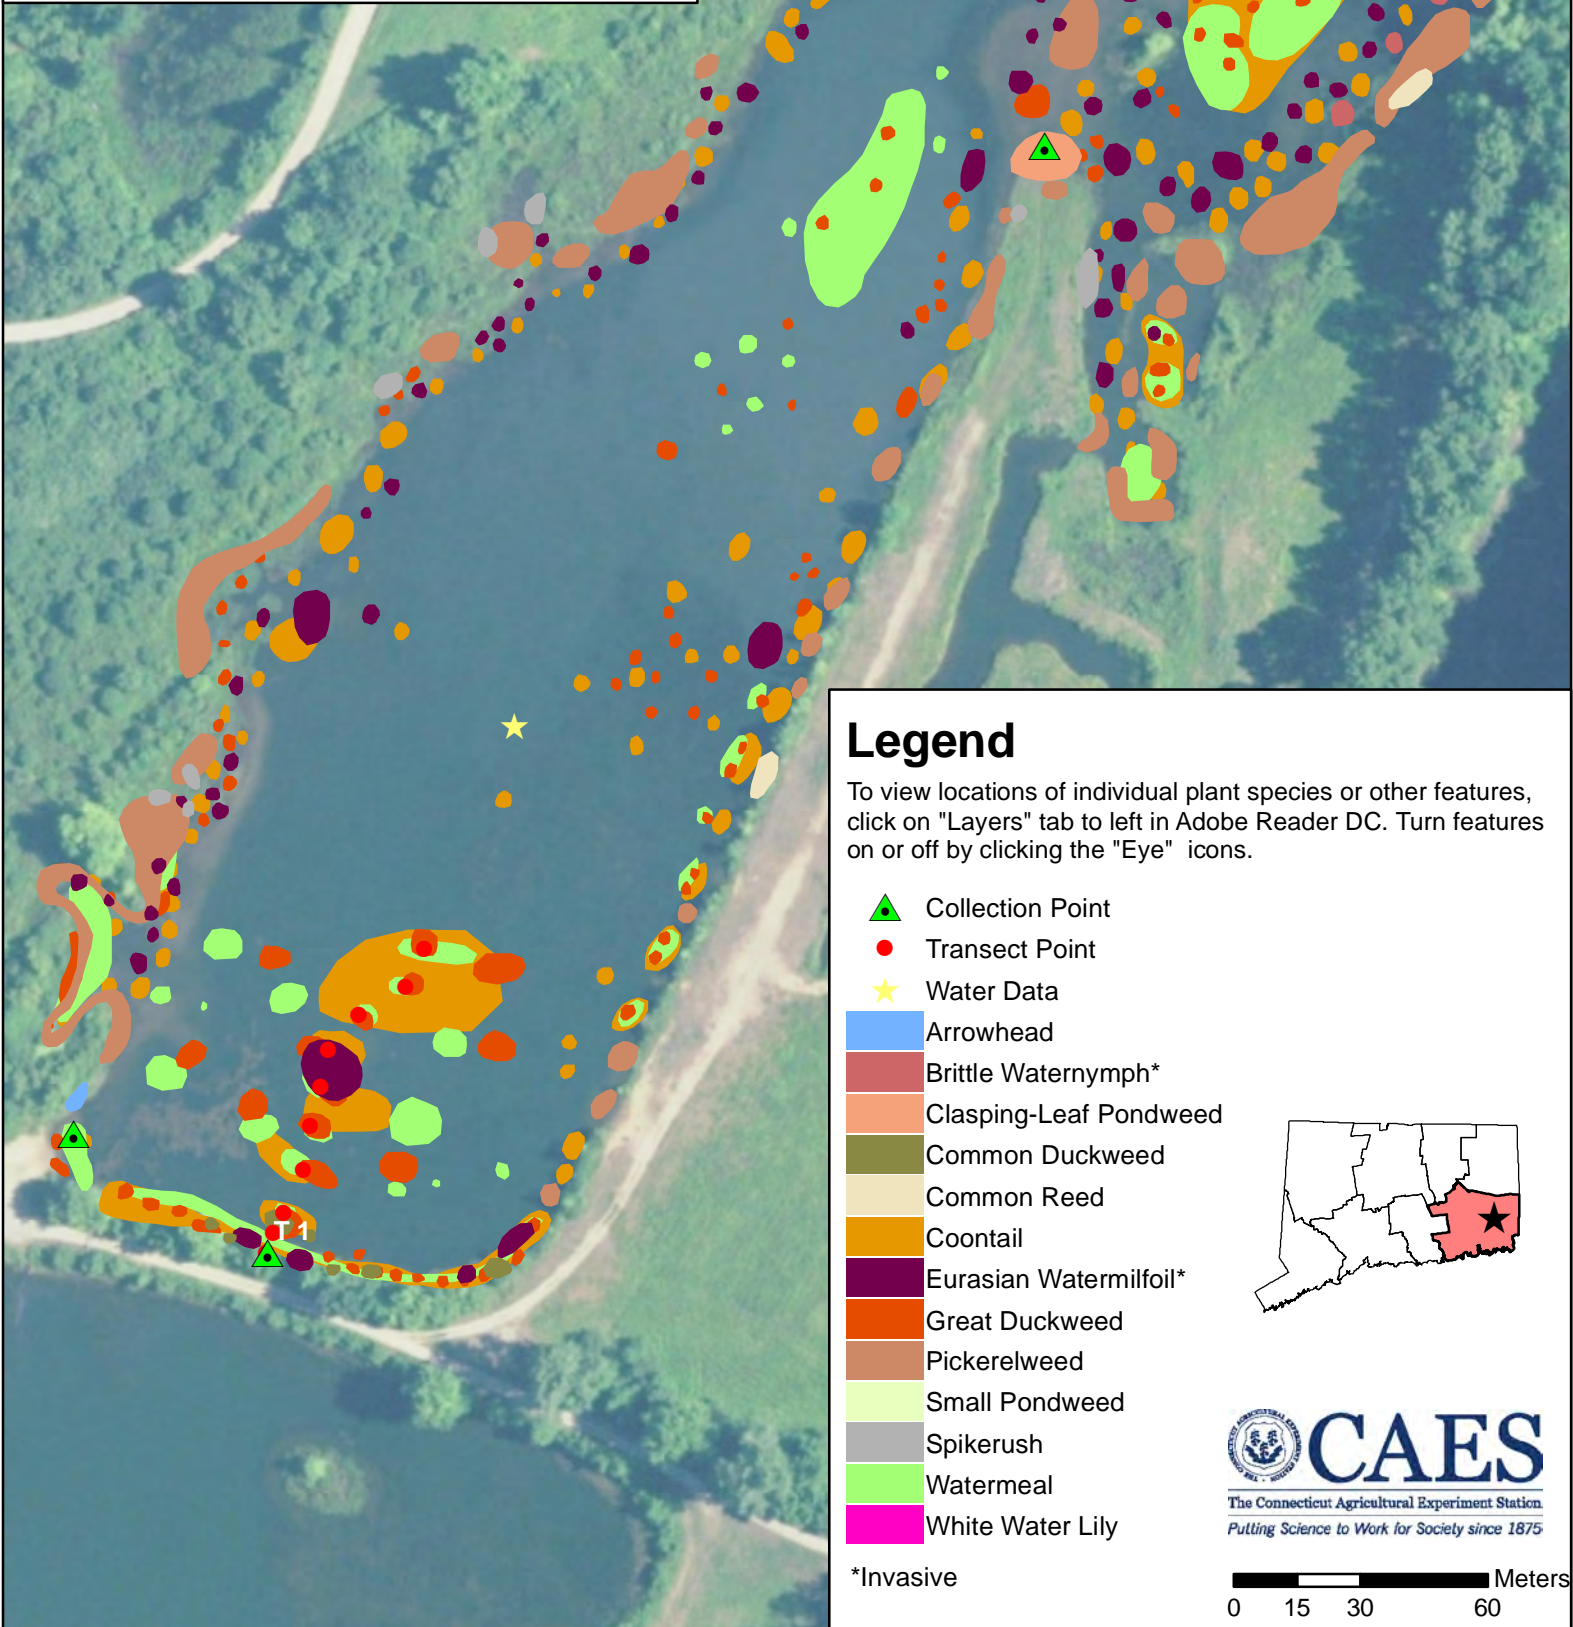

**Twin Lake North  
Simsbury, CT  
13.4 Acres**

Surveyed September 11-12, 2018  
by Summer Stebbins  
and Riley Doherty  
Invasive Aquatic Plant Program

**Legend**

To view locations of individual plant species or other features, click on "Layers" tab to left in Adobe Reader DC. Turn features on or off by clicking the "Eye" icons.

- Collection Point
- Transect Point
- Water Data
- Arrowhead
- Brittle Water nymph\*
- Claspng-Leaf Pondweed
- Common Duckweed
- Common Reed
- Coontail
- Eurasian Watermilfoil\*
- Great Duckweed
- Pickerelweed
- Small Pondweed
- Spikerush
- Watermeal
- White Water Lily

\*Invasive