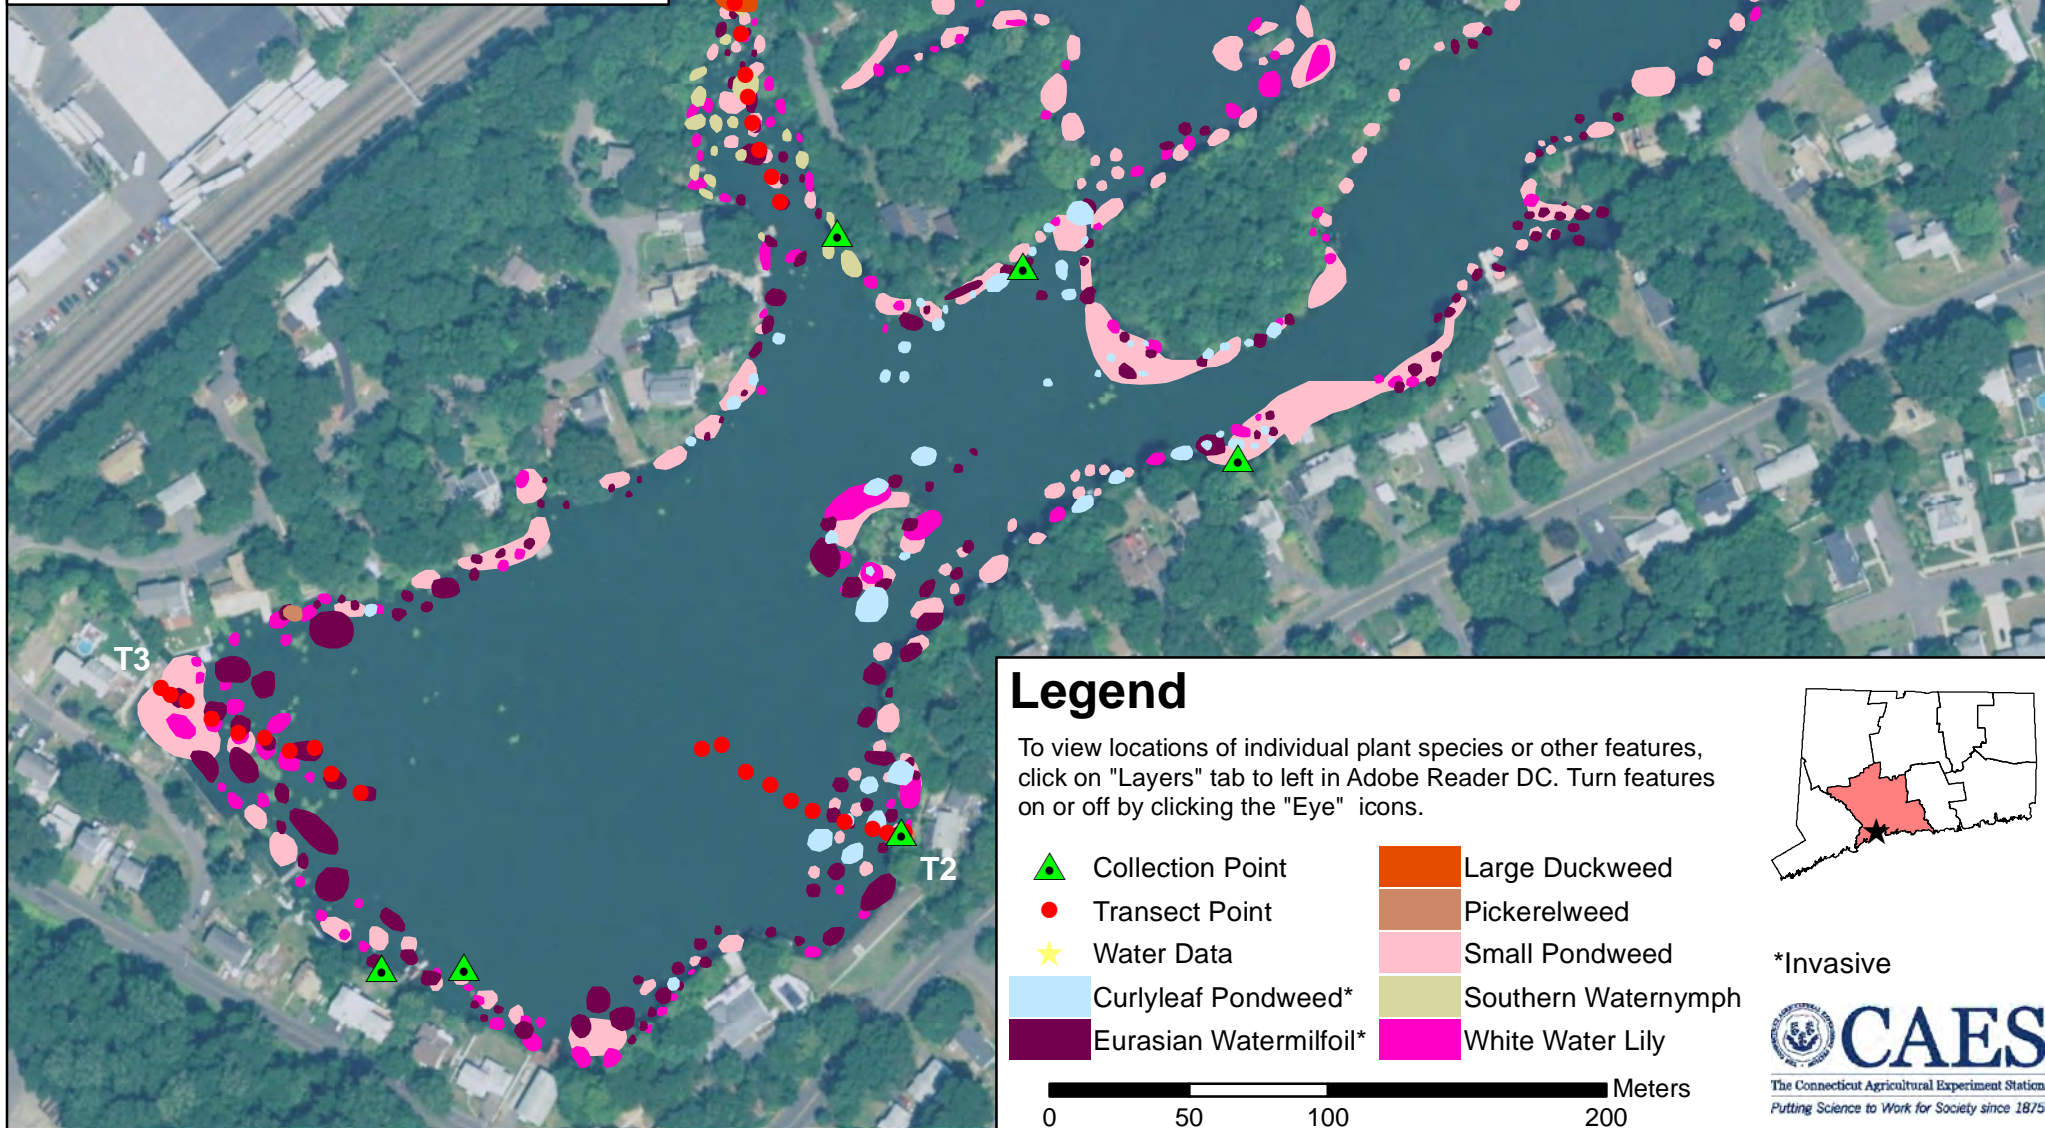

# Lake Phipps West Haven, CT 26 acres

Surveyed June 5-7, 2018  
by Summer Stebbins  
and Riley Doherty

Invasive Aquatic Plant Program

## Legend

To view locations of individual plant species or other features, click on "Layers" tab to left in Adobe Reader DC. Turn features on or off by clicking the "Eye" icons.

- |                        |                    |
|------------------------|--------------------|
| Collection Point       | Large Duckweed     |
| Transect Point         | Pickerelweed       |
| Water Data             | Small Pondweed     |
| Curlyleaf Pondweed*    | Southern Waterlily |
| Eurasian Watermilfoil* | White Water Lily   |

\*Invasive