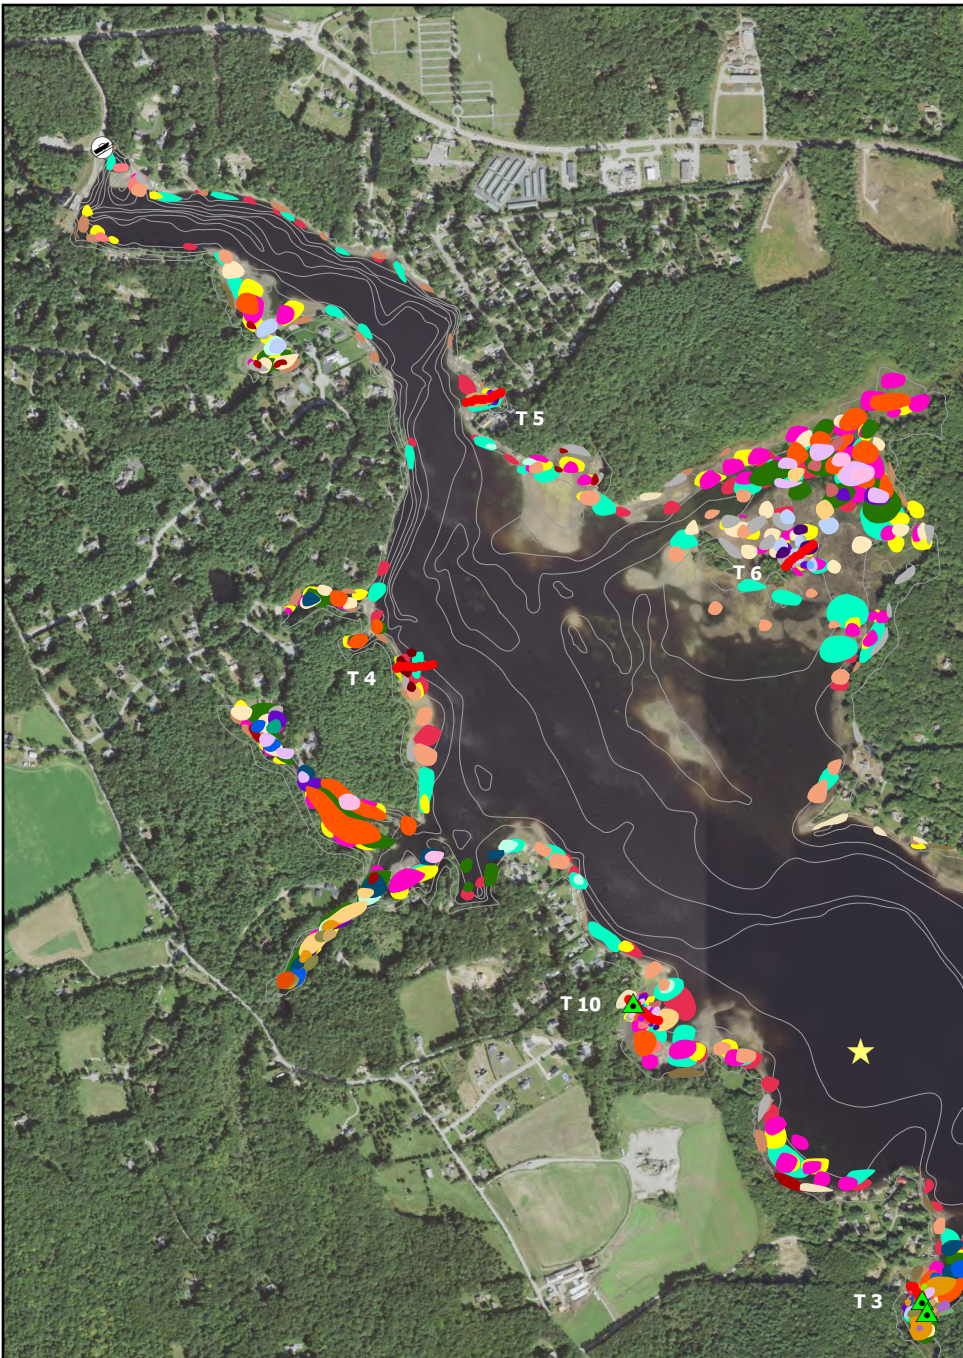

Pachaug Pond

Griswold, CT

817 acres

Surveyed on August 9 & 10, 2023
 By Greg Bugbee, Summer Stebbins,
 Jeremiah Foley, and Madison Manke

Legend *Invasive

To view locations of individual plant species or other features, open in Adobe Reader DC and click on the "Layers" tab on the left. Turn features on or off by clicking the "Eye" icons.

Collection Point	Flat-leaf bladderwort	Quillwort
State Boat Ramp	Floating bladderwort	Ribbon-leaf pondweed
Transect Point	Floating-leaf pondweed	Robbins' pondweed
Water Data	Golden hedge-hyssop	Slender naiad
Bathymetry(ft)	Great duckweed	Snailseed pondweed
Arrowhead	Humped bladderwort	Spikerush
Bur-reed	Large-leaf pondweed	Swollen bladderwort*
Cattail	Little floating heart	Variable-leaf watermilfoil
Clasp-leaf pondweed	Low watermilfoil	Water smartweed
Common bladderwort	Minor naiad*	Watershield
Common duckweed	Mudmat	Waterwort
Coontail	Phragmites*	Western waterweed
Eelgrass	Pickerelweed	White water lily
Eurasian watermilfoil*	Primrose-willow	Yellow water lily
Fanwort*	Purple bladderwort	