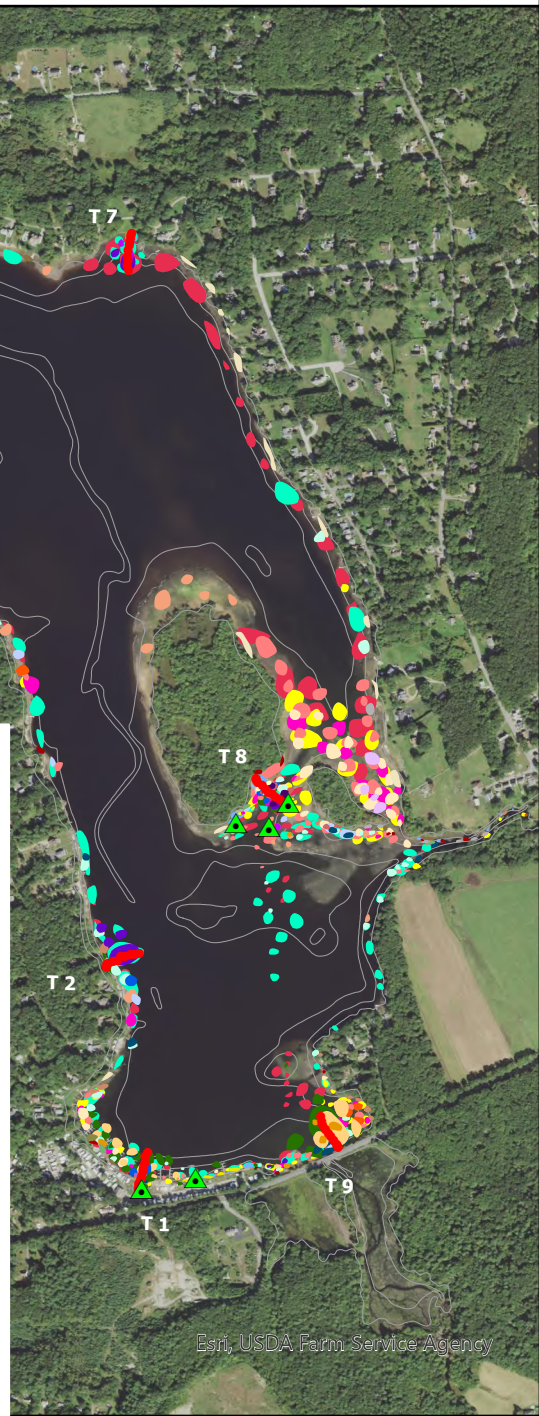

Pachaug Pond

Griswold, CT

817 acres

Surveyed on August 9 & 10, 2023
 By Greg Bugbee, Summer Stebbins,
 Jeremiah Foley, and Madison Manke

Legend *Invasive

To view locations of individual plant species or other features, open in Adobe Reader DC and click on the "Layers" tab on the left. Turn features on or off by clicking the "Eye" icons.

Collection Point	Flat-leaf bladderwort	Quillwort
State Boat Ramp	Floating bladderwort	Ribbon-leaf pondweed
Transect Point	Floating-leaf pondweed	Robbins' pondweed
Water Data	Golden hedge-hyssop	Slender naiad
Bathymetry(ft)	Great duckweed	Snailseed pondweed
Arrowhead	Humped bladderwort	Spikerush
Bur-reed	Large-leaf pondweed	Swollen bladderwort*
Cattail	Little floating heart	Variable-leaf watermilfoil
Clasp-leaf pondweed	Low watermilfoil	Water smartweed
Common bladderwort	Minor naiad*	Watershield
Common duckweed	Mudmat	Waterwort
Coontail	Phragmites*	Western waterweed
Eelgrass	Pickerelweed	White water lily
Eurasian watermilfoil*	Primrose-willow	Yellow water lily
Fanwort*	Purple bladderwort	