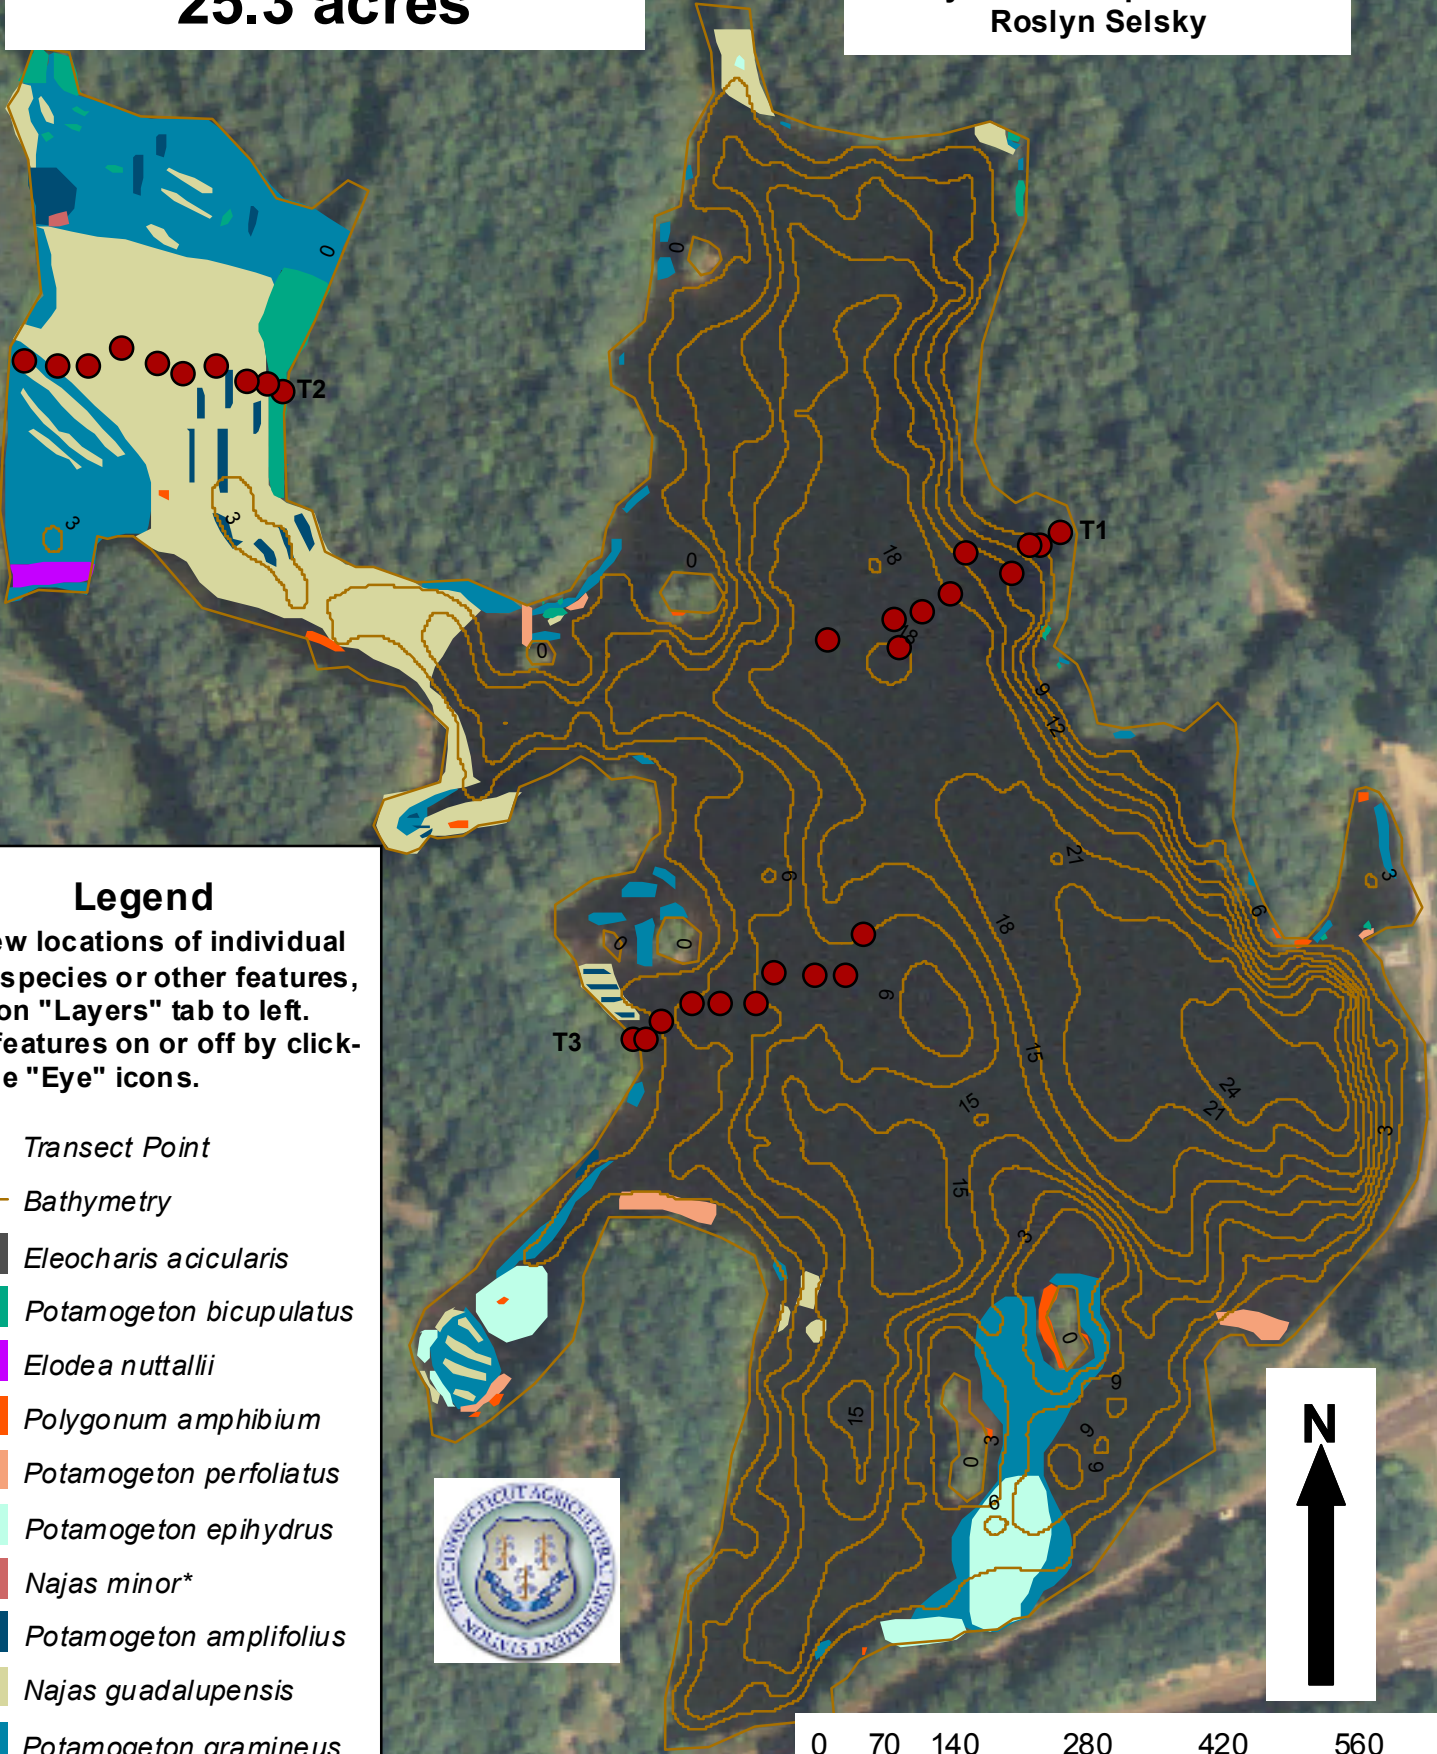

# Maltby Lake #3, Orange, West Haven 25.3 acres

Invasive Aquatic Plant Program  
surveyed August 27, 2004  
by Robert Capers and  
Roslyn Selsky

## Legend

To view locations of individual plant species or other features, click on "Layers" tab to left. Turn features on or off by clicking the "Eye" icons.

- *Transect Point*
- *Bathymetry*
- Eleocharis acicularis*
- Potamogeton bicupulatus*
- Elodea nuttallii*
- Polygonum amphibium*
- Potamogeton perfoliatus*
- Potamogeton epihydrus*
- Najas minor\**
- Potamogeton amplifolius*
- Najas guadalupensis*
- Potamogeton gramineus*  
Invasive