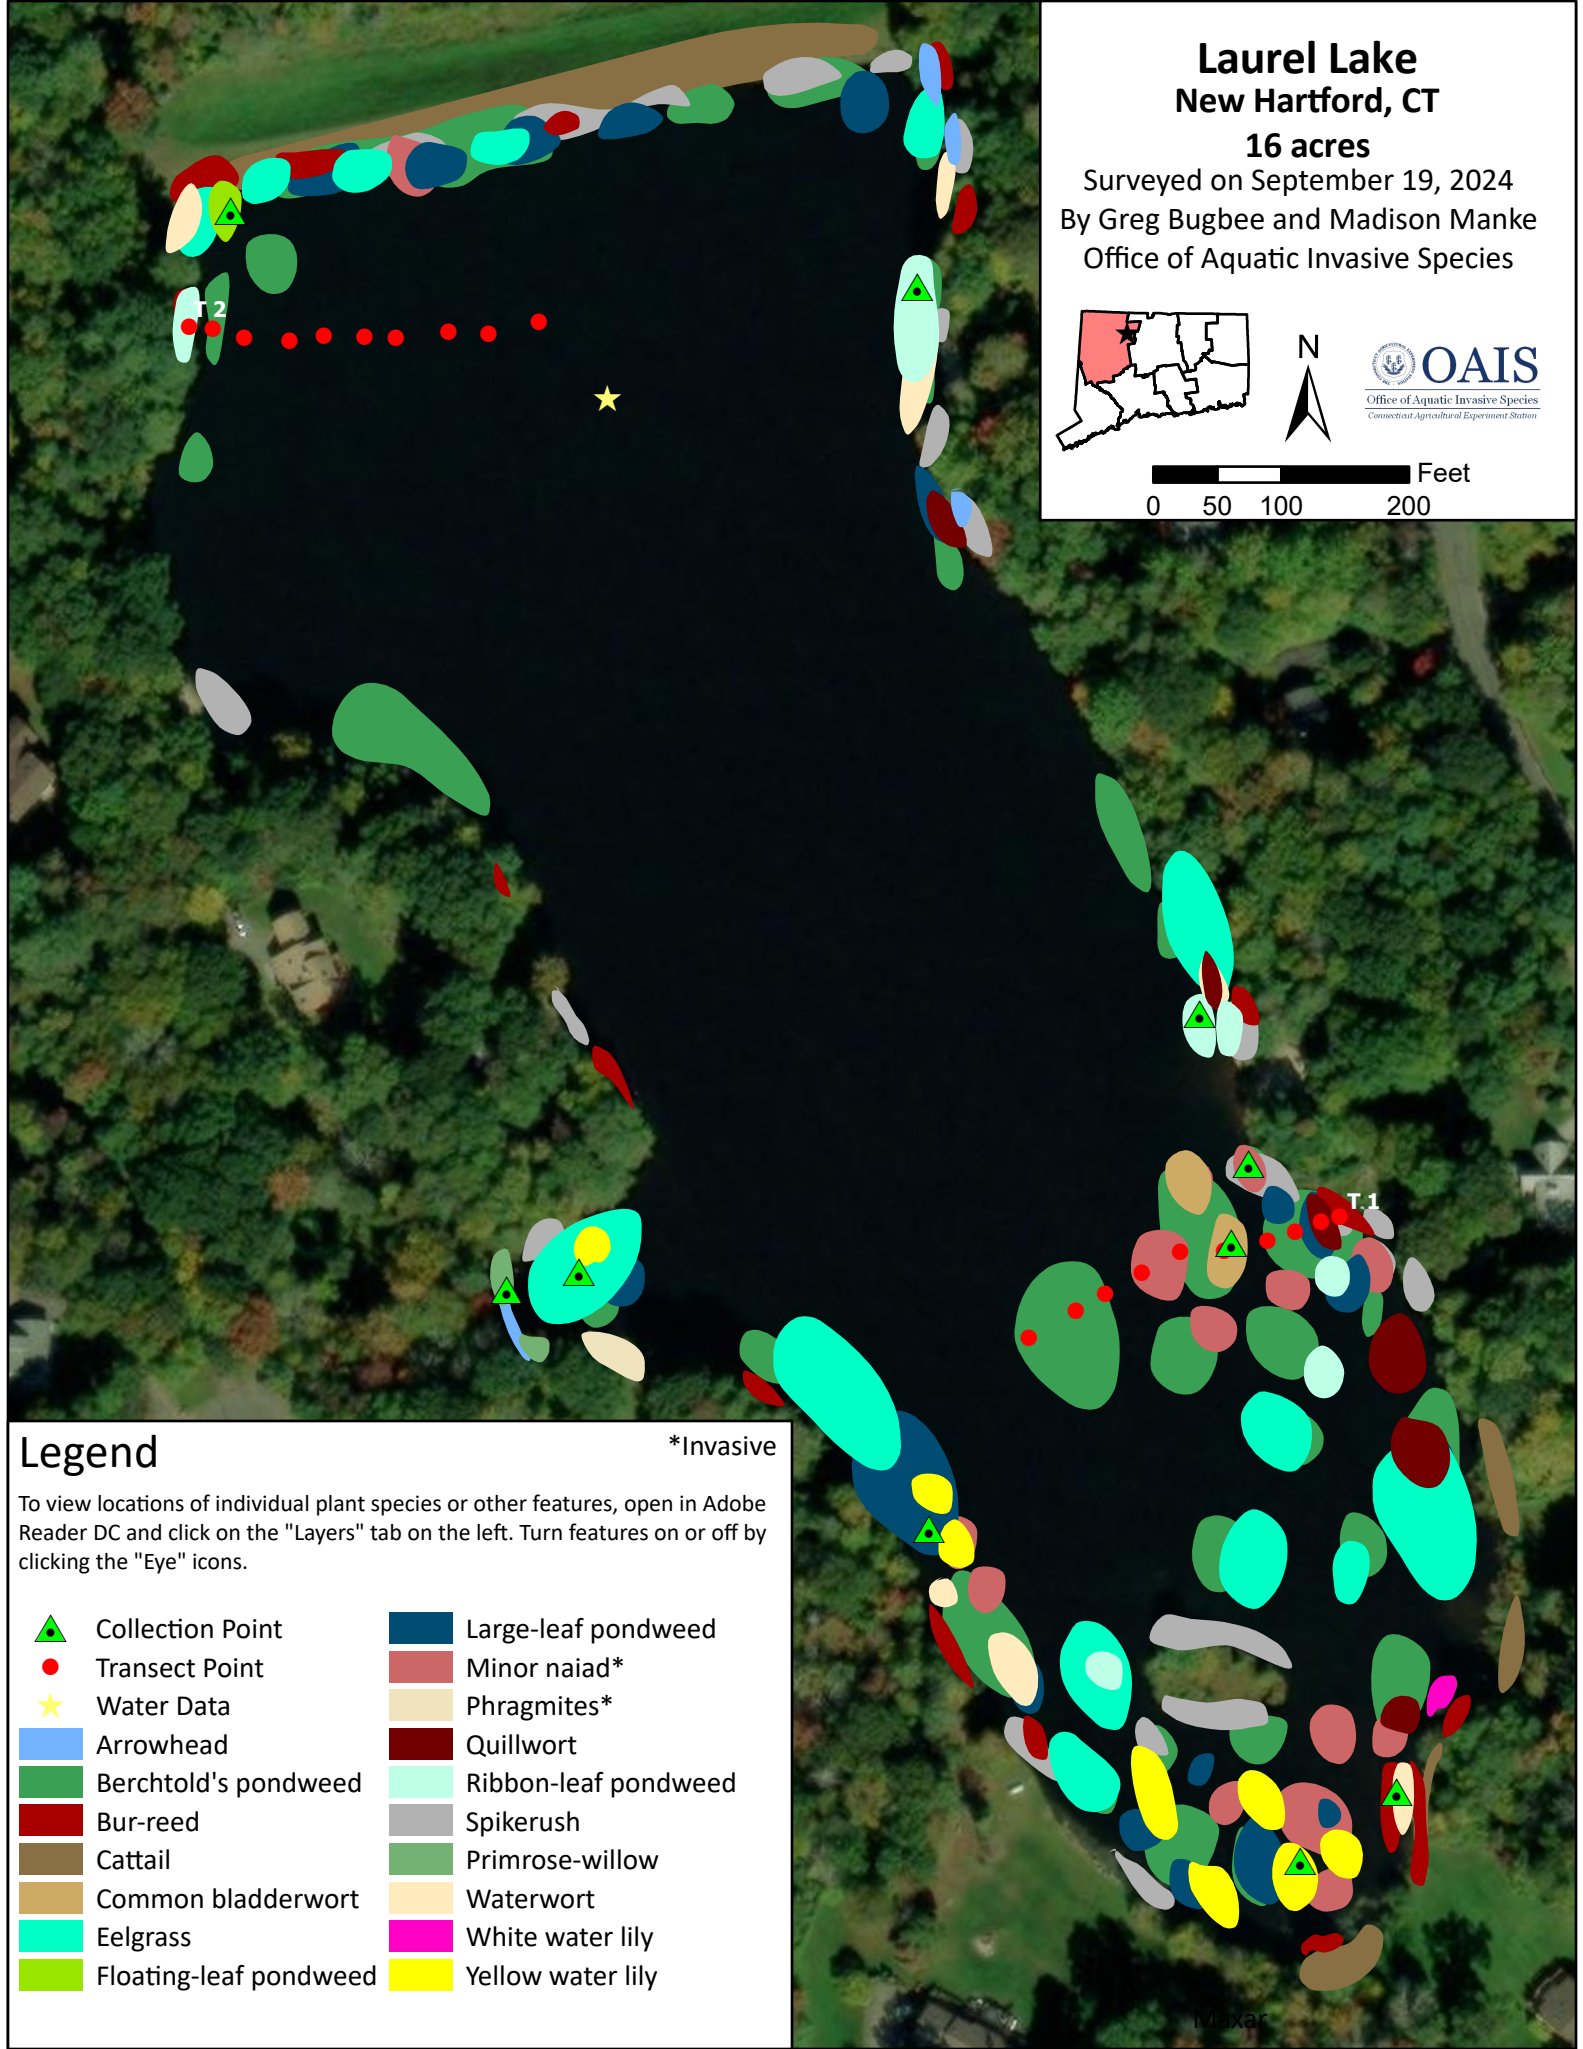

Laurel Lake New Hartford, CT

16 acres

Surveyed on September 19, 2024
By Greg Bugbee and Madison Manke
Office of Aquatic Invasive Species

Legend

*Invasive

To view locations of individual plant species or other features, open in Adobe Reader DC and click on the "Layers" tab on the left. Turn features on or off by clicking the "Eye" icons.

- | | |
|------------------------|----------------------|
| Collection Point | Large-leaf pondweed |
| Transect Point | Minor naiad* |
| Water Data | Phragmites* |
| Arrowhead | Quillwort |
| Berchtold's pondweed | Ribbon-leaf pondweed |
| Bur-reed | Spikerush |
| Cattail | Primrose-willow |
| Common bladderwort | Waterwort |
| Eelgrass | White water lily |
| Floating-leaf pondweed | Yellow water lily |