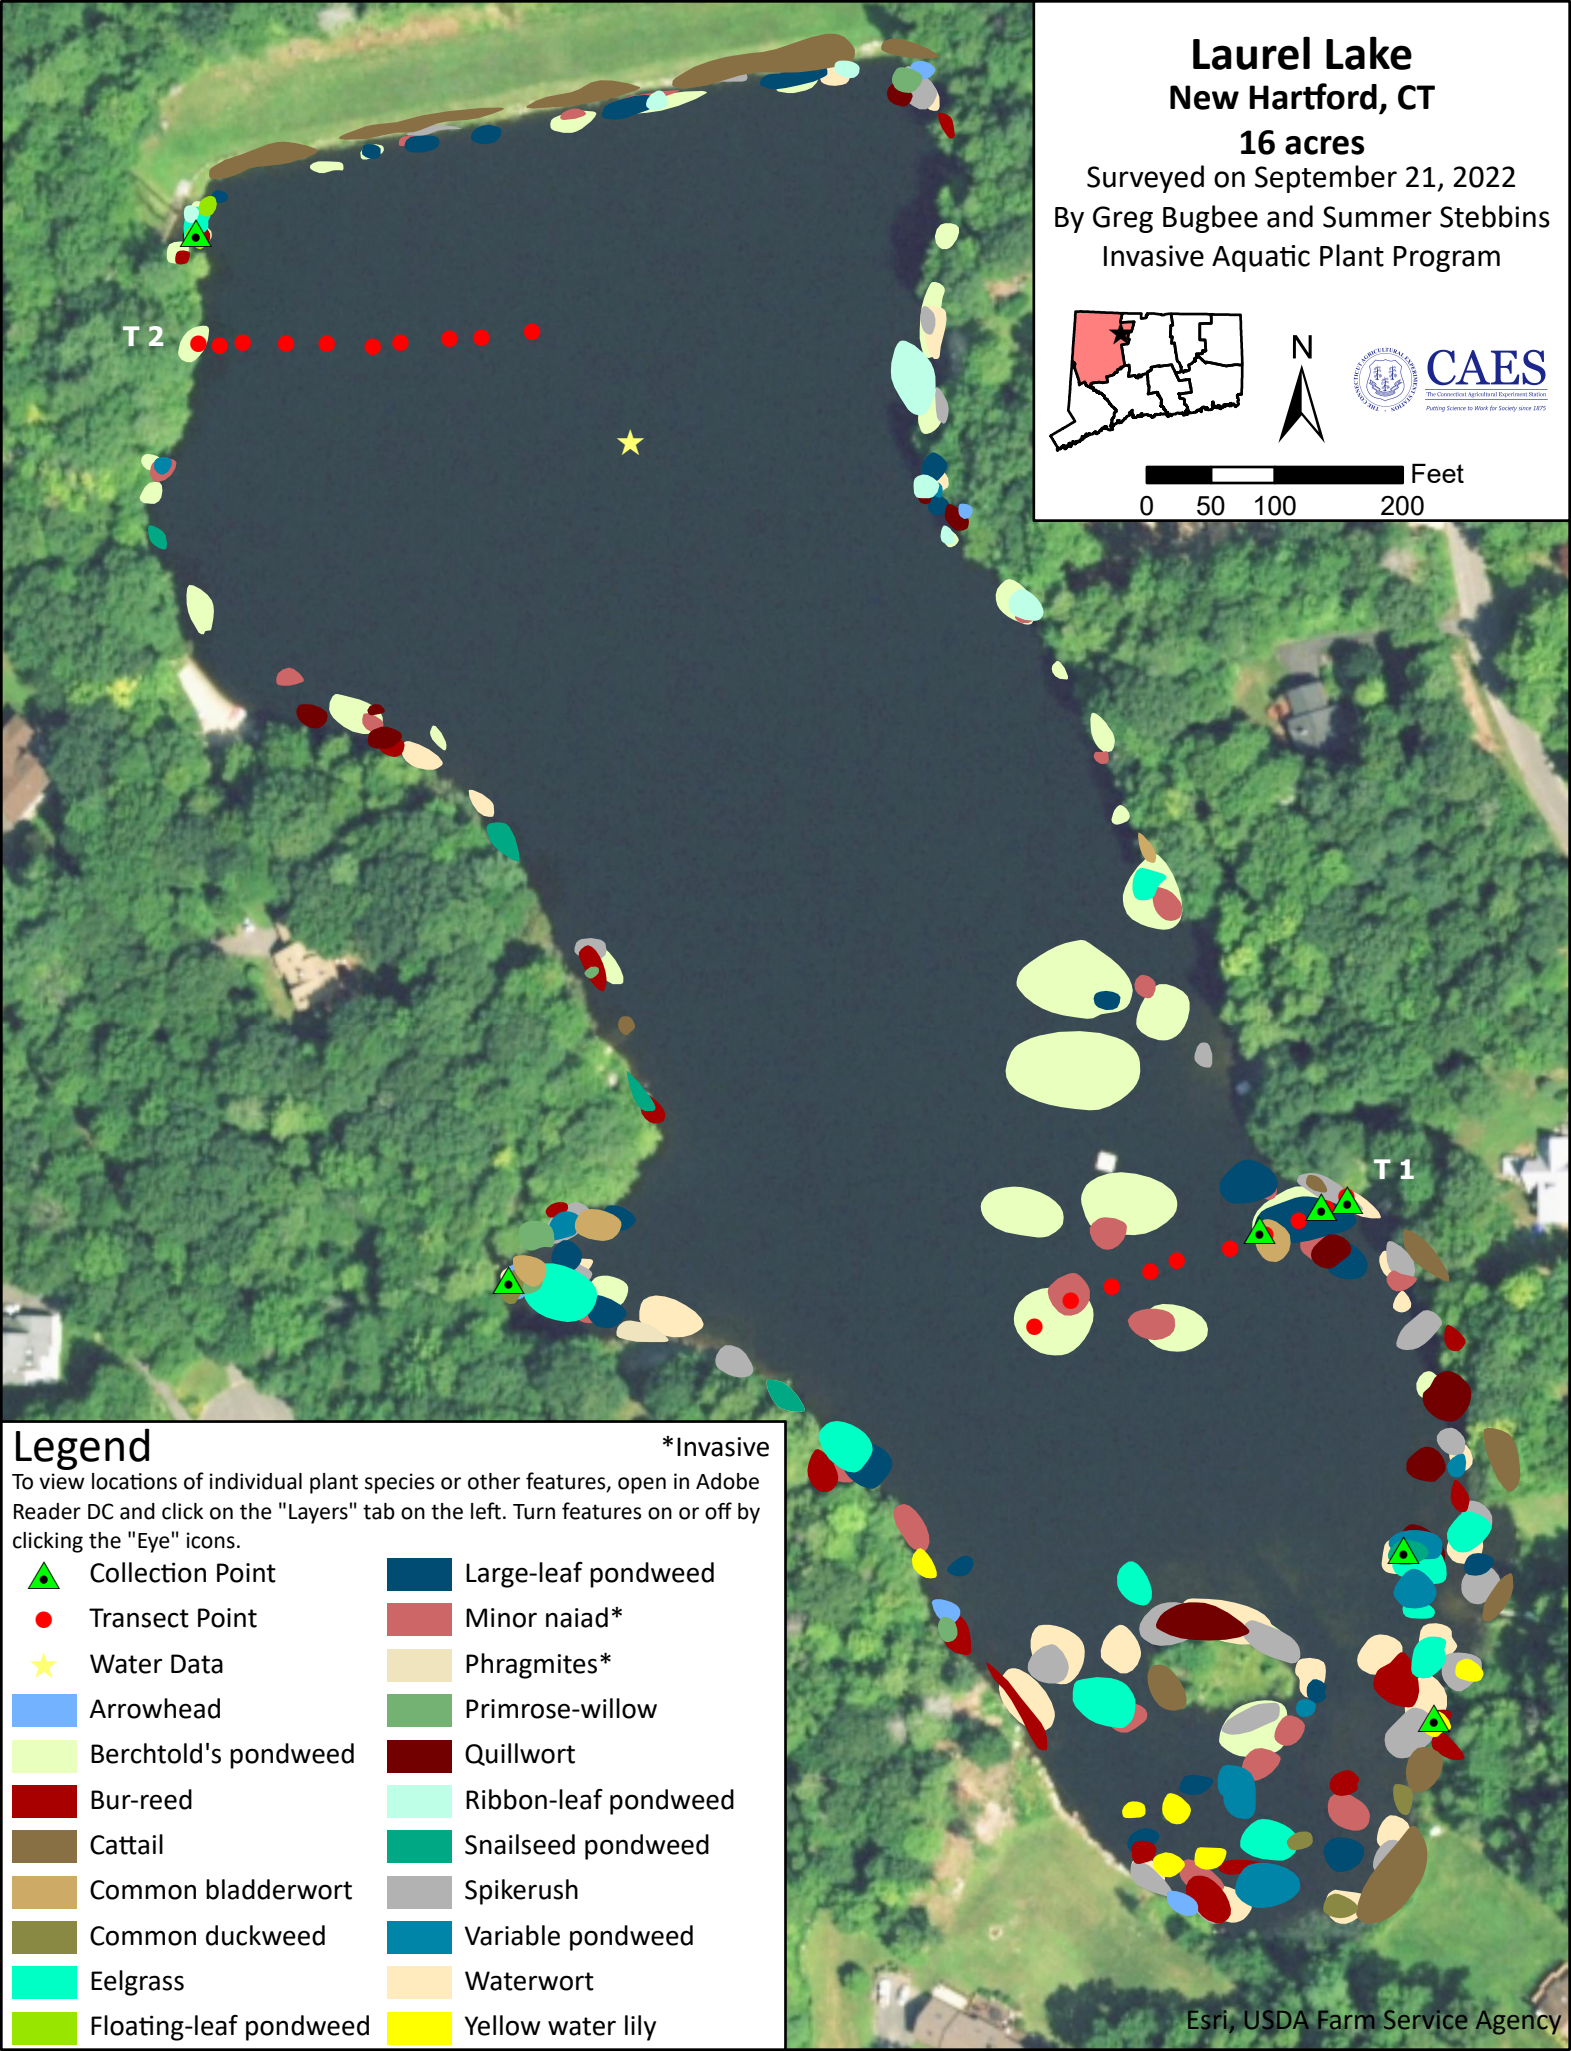

# Laurel Lake New Hartford, CT

16 acres

Surveyed on September 21, 2022  
By Greg Bugbee and Summer Stebbins  
Invasive Aquatic Plant Program

## Legend

\*Invasive

To view locations of individual plant species or other features, open in Adobe Reader DC and click on the "Layers" tab on the left. Turn features on or off by clicking the "Eye" icons.

- |                        |                      |
|------------------------|----------------------|
| Collection Point       | Large-leaf pondweed  |
| Transect Point         | Minor naiad*         |
| Water Data             | Phragmites*          |
| Arrowhead              | Primrose-willow      |
| Berchtold's pondweed   | Quillwort            |
| Bur-reed               | Ribbon-leaf pondweed |
| Cattail                | Snailseed pondweed   |
| Common bladderwort     | Spikerush            |
| Common duckweed        | Variable pondweed    |
| Eelgrass               | Waterwort            |
| Floating-leaf pondweed | Yellow water lily    |