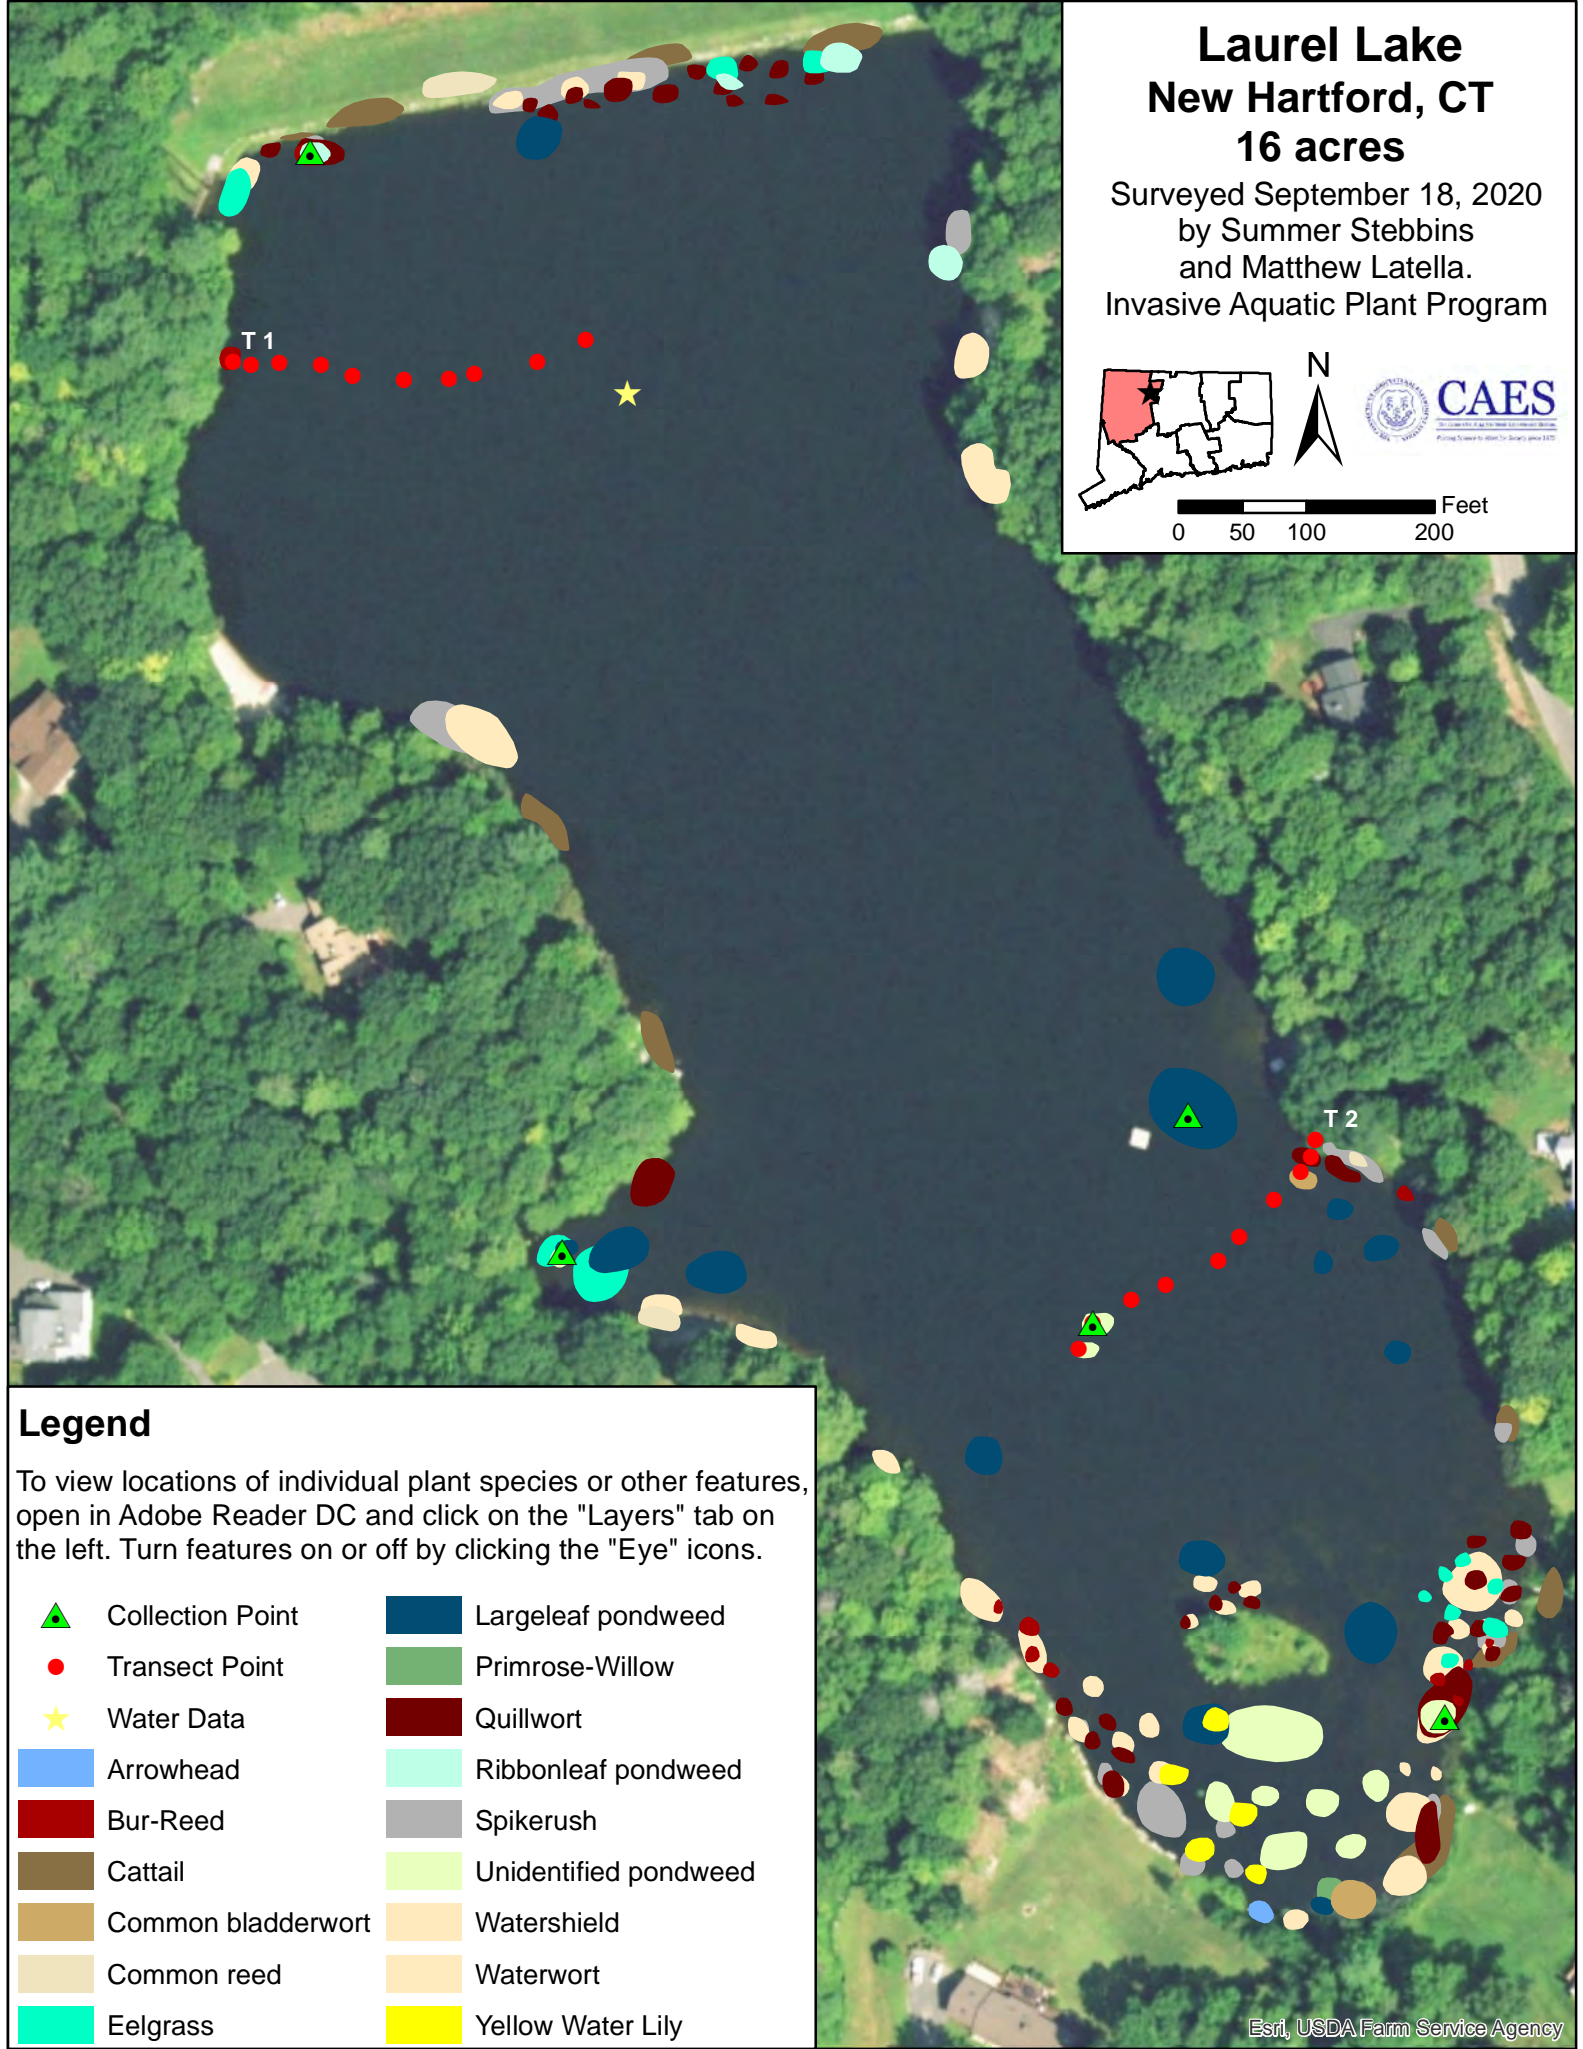

Laurel Lake New Hartford, CT 16 acres

Surveyed September 18, 2020
by Summer Stebbins
and Matthew Latella.
Invasive Aquatic Plant Program

Legend

To view locations of individual plant species or other features, open in Adobe Reader DC and click on the "Layers" tab on the left. Turn features on or off by clicking the "Eye" icons.

- | | |
|--------------------|-----------------------|
| Collection Point | Largeleaf pondweed |
| Transect Point | Primrose-Willow |
| Water Data | Quillwort |
| Arrowhead | Ribbonleaf pondweed |
| Bur-Reed | Spikerush |
| Cattail | Unidentified pondweed |
| Common bladderwort | Watershield |
| Common reed | Waterwort |
| Eelgrass | Yellow Water Lily |