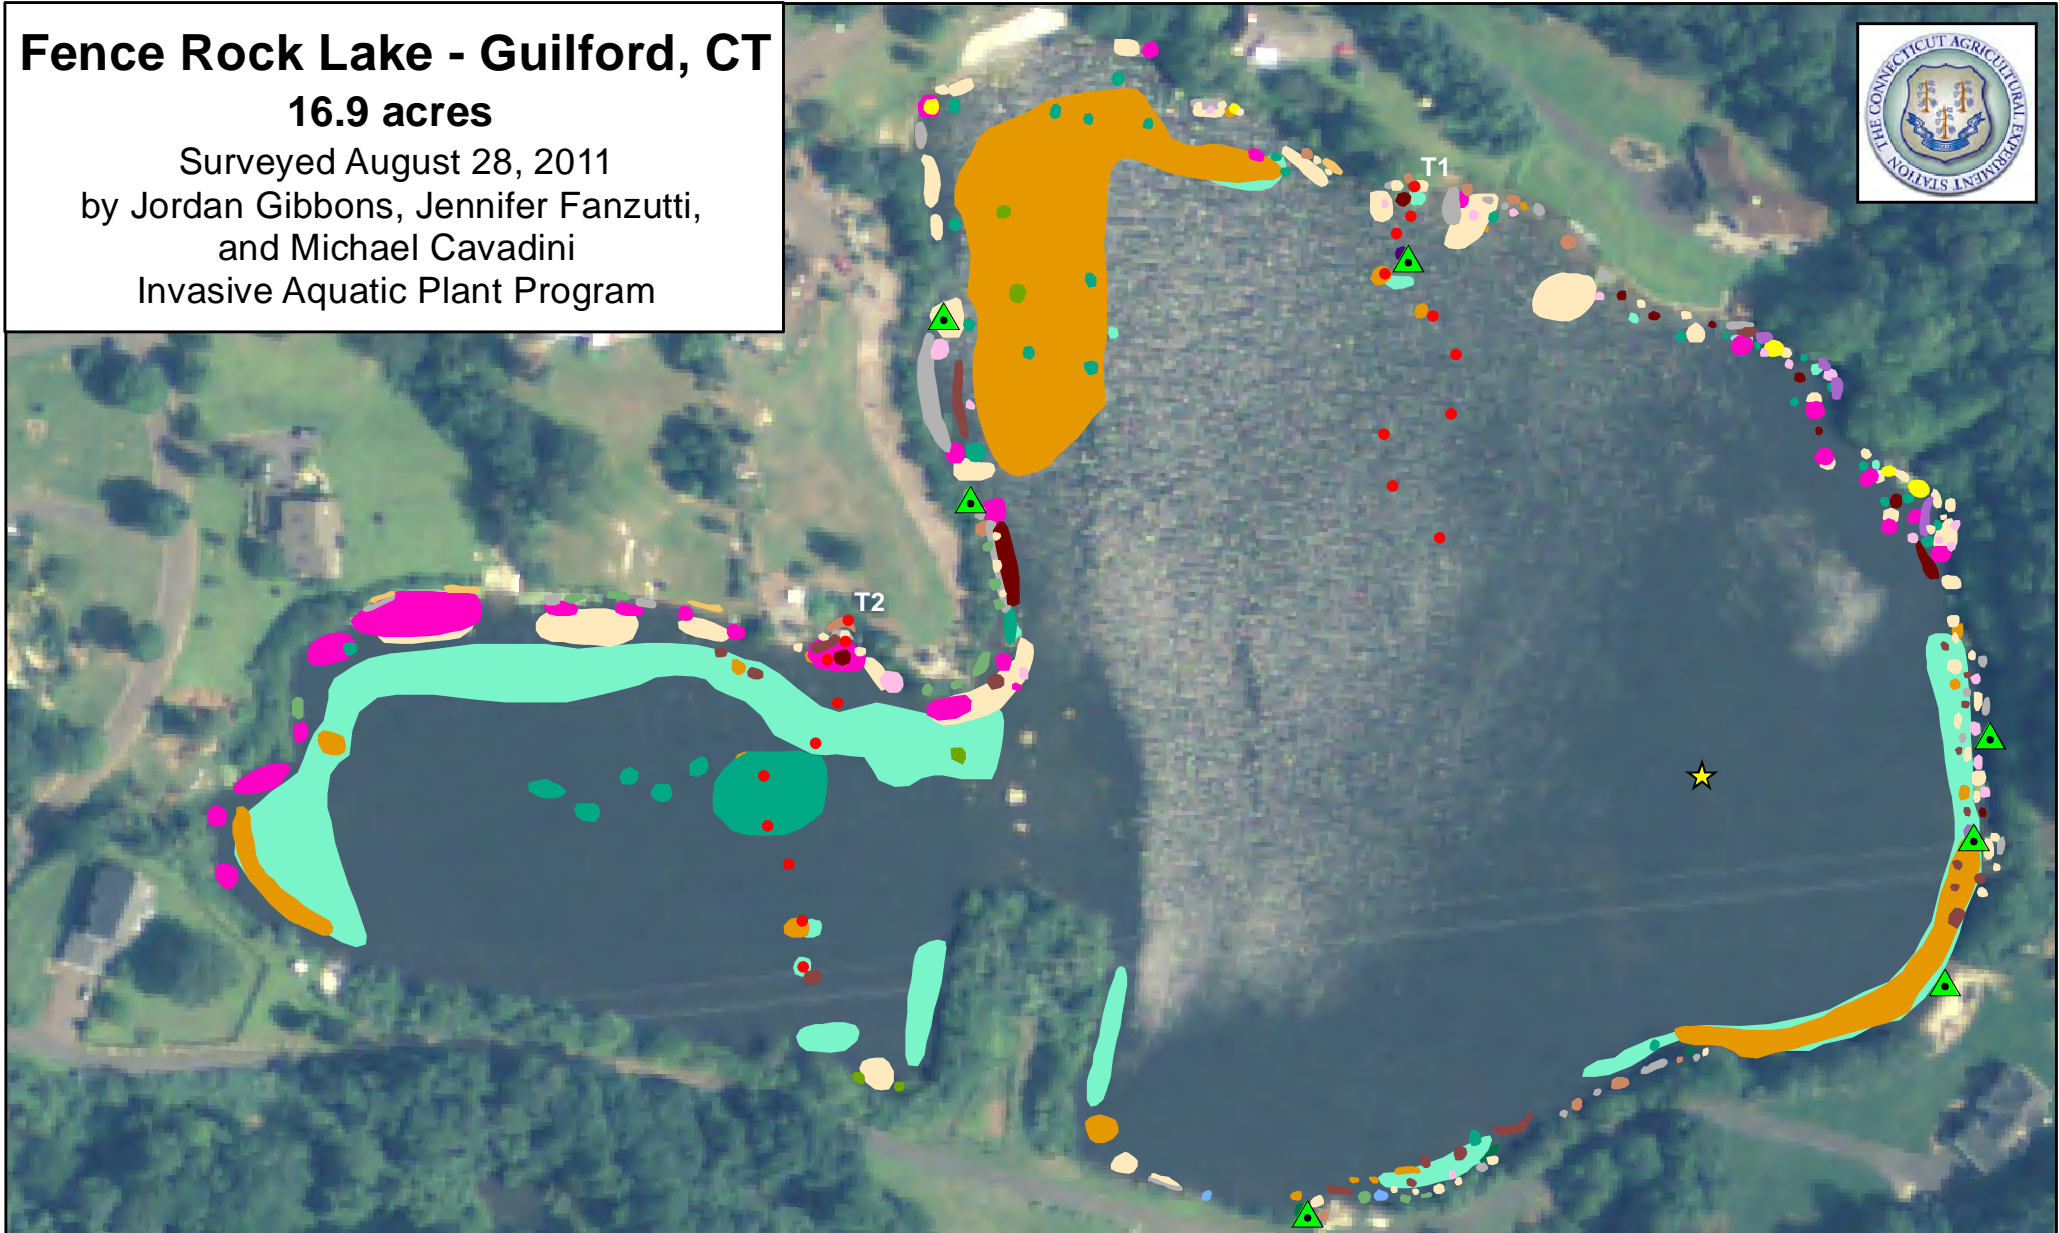

# Fence Rock Lake - Guilford, CT

16.9 acres

Surveyed August 28, 2011

by Jordan Gibbons, Jennifer Fanzutti,  
and Michael Cavadini  
Invasive Aquatic Plant Program

## Legend

To view locations of individual plant species or other features, click on "Layers" tab to left. Turn features on or off by clicking the "Eye" icons.

★ Water Data	<i>Elatine species</i>	<i>Najas gracillima</i>	<i>Potamogeton foliosus</i>
• Transect Point	<i>Eleocharis species</i>	<i>Najas flexilis</i>	<i>Sagittaria species</i>
▲ Plant Collection	<i>Egeria densa*</i>	<i>Nuphar variegata</i>	<i>Typha species</i>
<i>Brasenia schreberi</i>	<i>Isoetes species</i>	<i>Nymphaea odorata</i>	<i>Utricularia gibba</i>
<i>Callitriche species</i>	<i>Ludwigia species</i>	<i>Pontederia cordata</i>	
<i>Ceratophyllum demersum</i>	<i>Myriophyllum humile</i>	<i>Potamogeton bicupulatus</i>	*Invasive