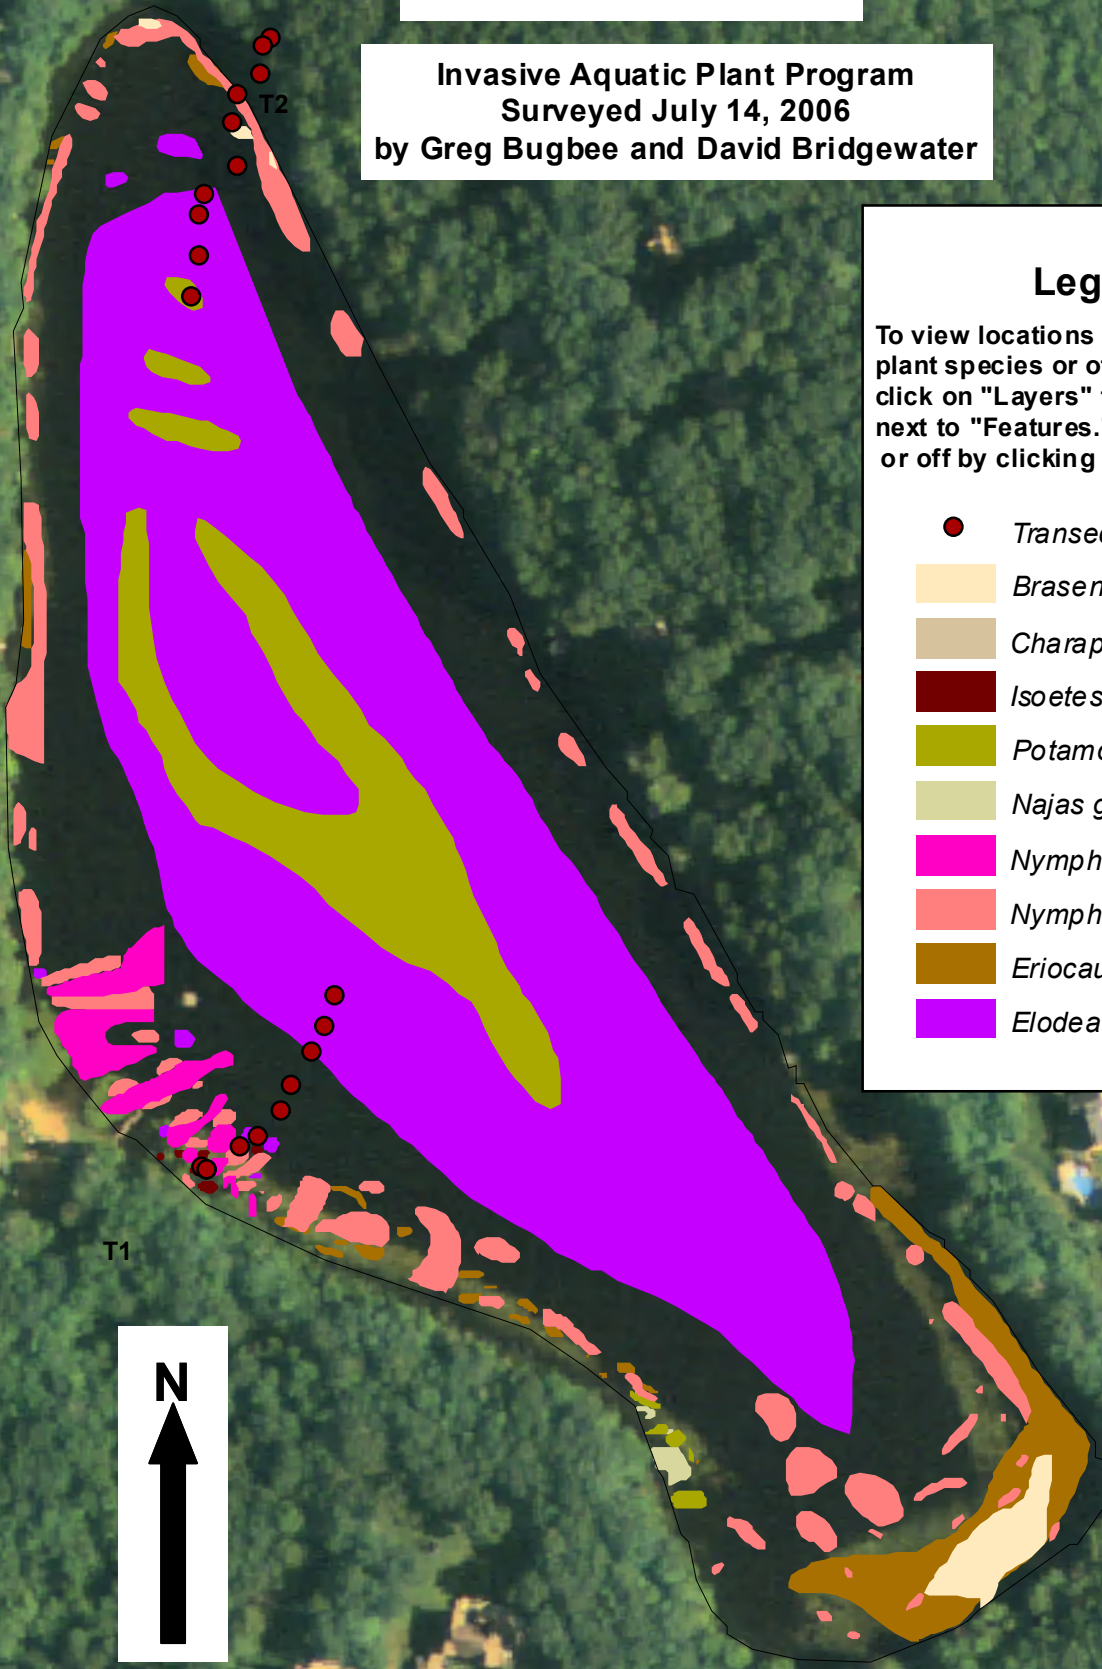

Diamond Lake Glastonbury 20 Acres

Invasive Aquatic Plant Program
Surveyed July 14, 2006
by Greg Bugbee and David Bridgewater

Legend

To view locations of individual plant species or other features, click on "Layers" tab to left and "+" next to "Features." Turn features on or off by clicking the "eye" icons.

- *Transect Points*
- *Brasenia schreberi*
- *Charaphyte*
- *Isoetes sp.*
- *Potamogeton pusillus*
- *Najas guadalupensis*
- *Nymphaea odorata*
- *Nymphoides cordata*
- *Eriocaulon aquaticum*
- *Elodea nuttallii*

T1

T2