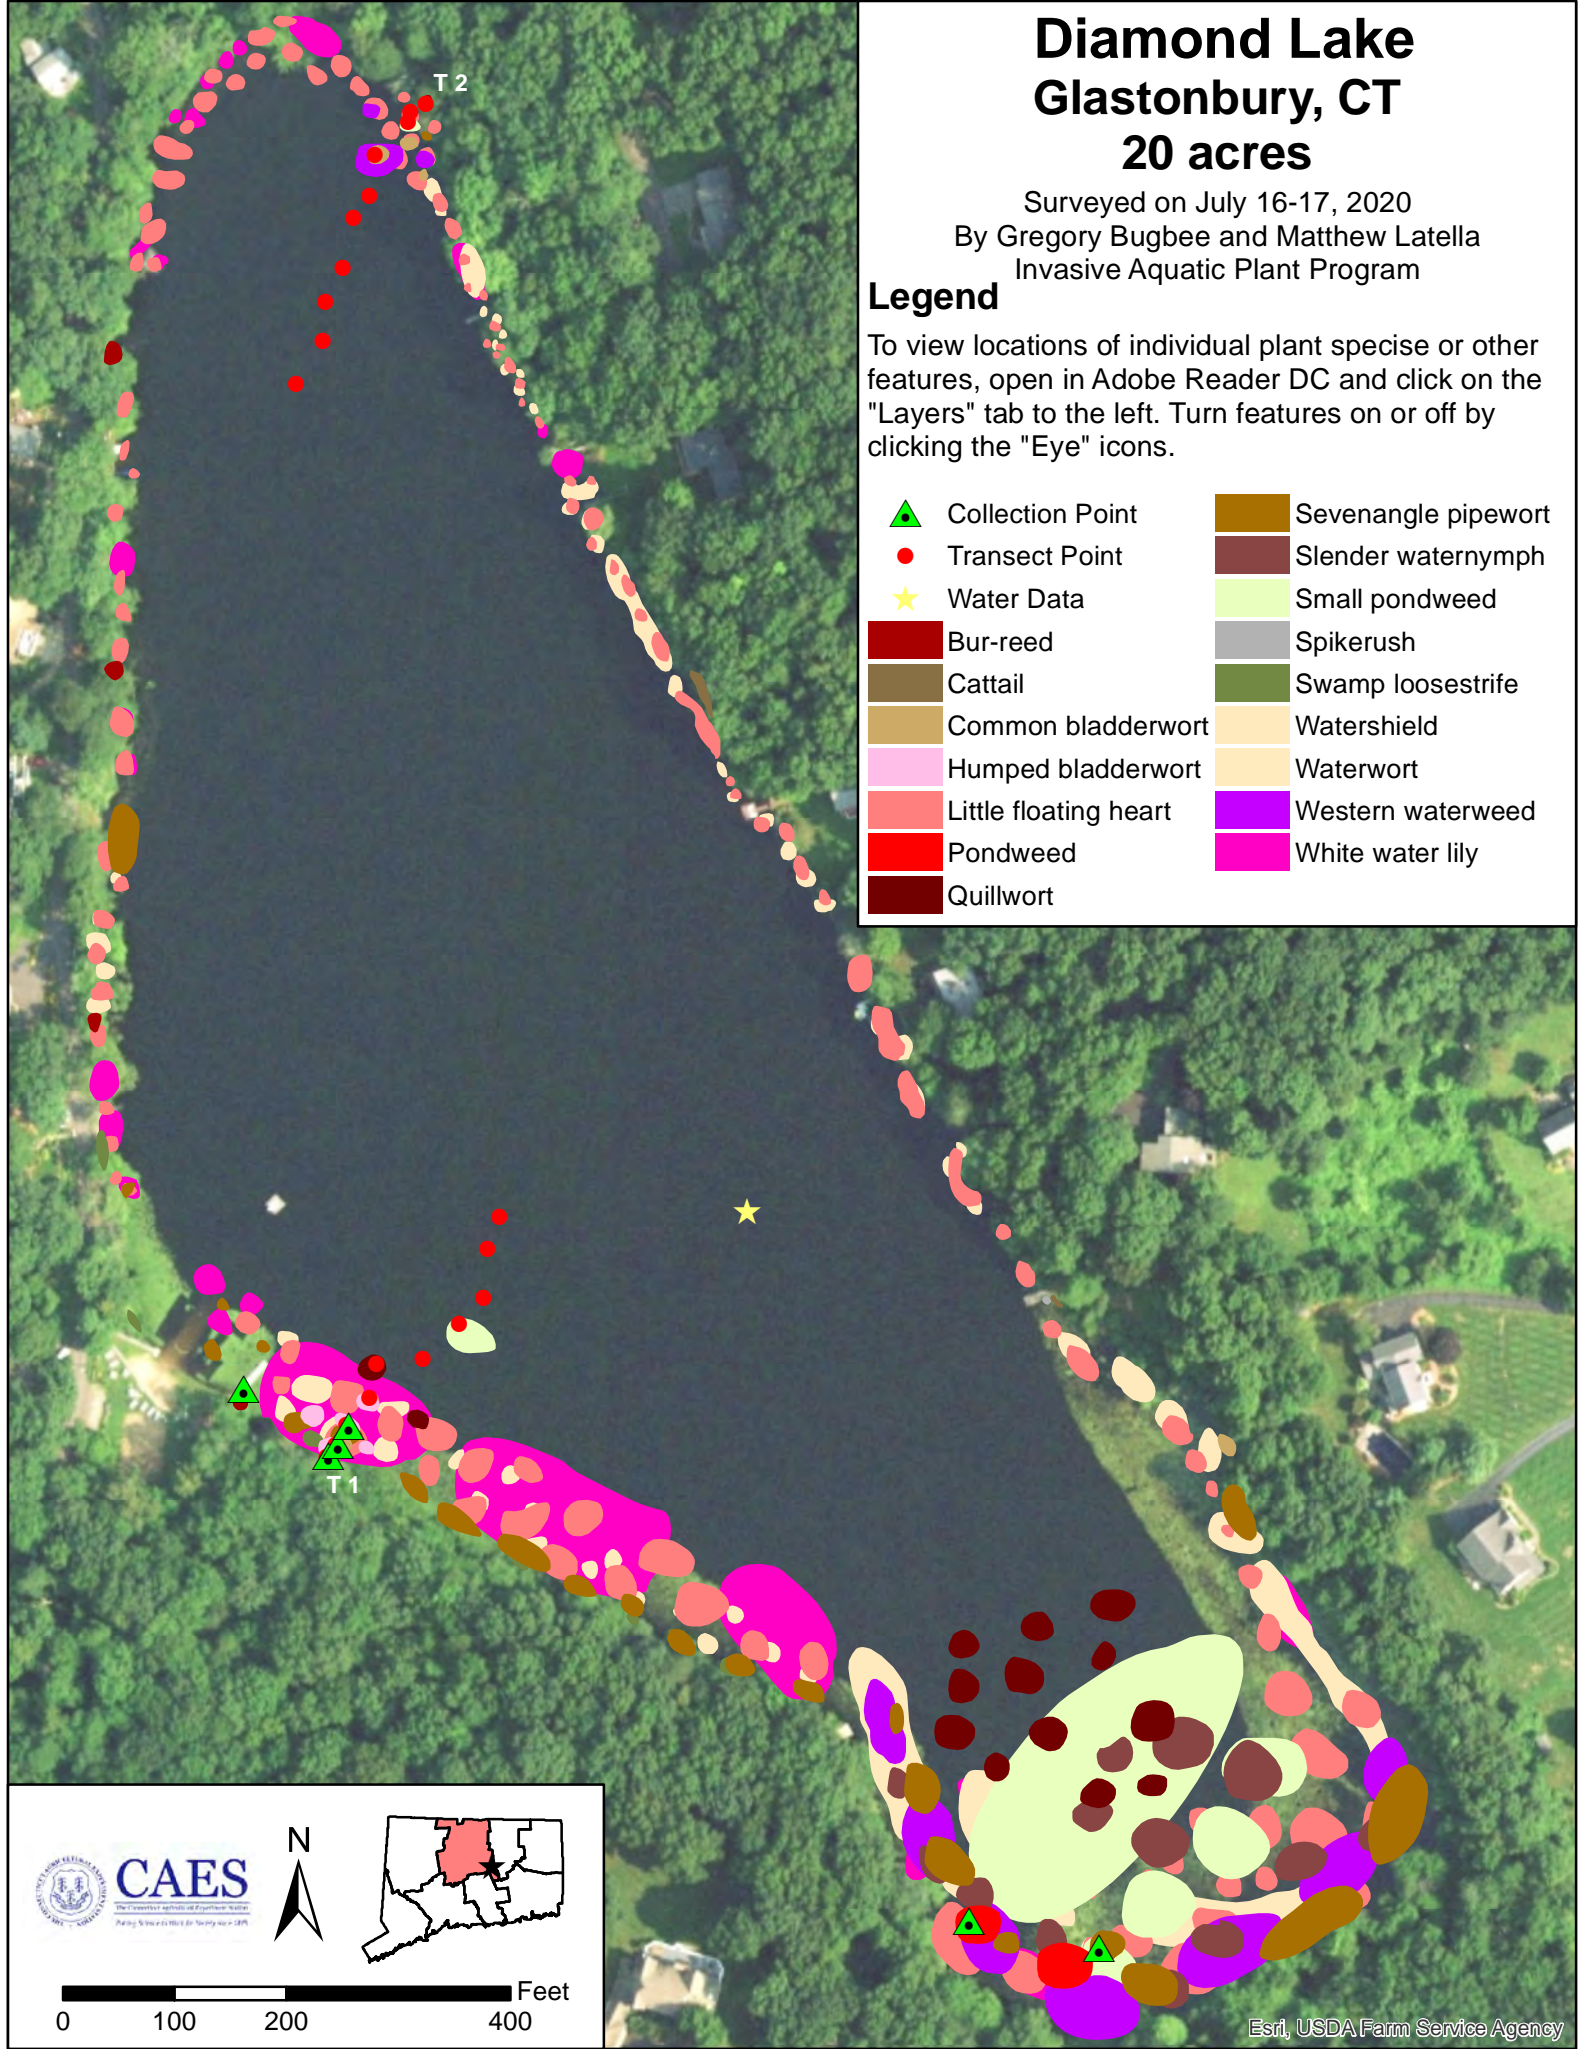

# Diamond Lake Glastonbury, CT 20 acres

Surveyed on July 16-17, 2020  
By Gregory Bugbee and Matthew Latella  
Invasive Aquatic Plant Program

## Legend

To view locations of individual plant species or other features, open in Adobe Reader DC and click on the "Layers" tab to the left. Turn features on or off by clicking the "Eye" icons.

	Collection Point		Sevenangle pipewort
	Transect Point		Slender waternymph
	Water Data		Small pondweed
	Bur-reed		Spikerush
	Cattail		Swamp loosestrife
	Common bladderwort		Watershield
	Humped bladderwort		Waterwort
	Little floating heart		Western waterweed
	Pondweed		White water lily
	Quillwort		

0 100 200 400 Feet