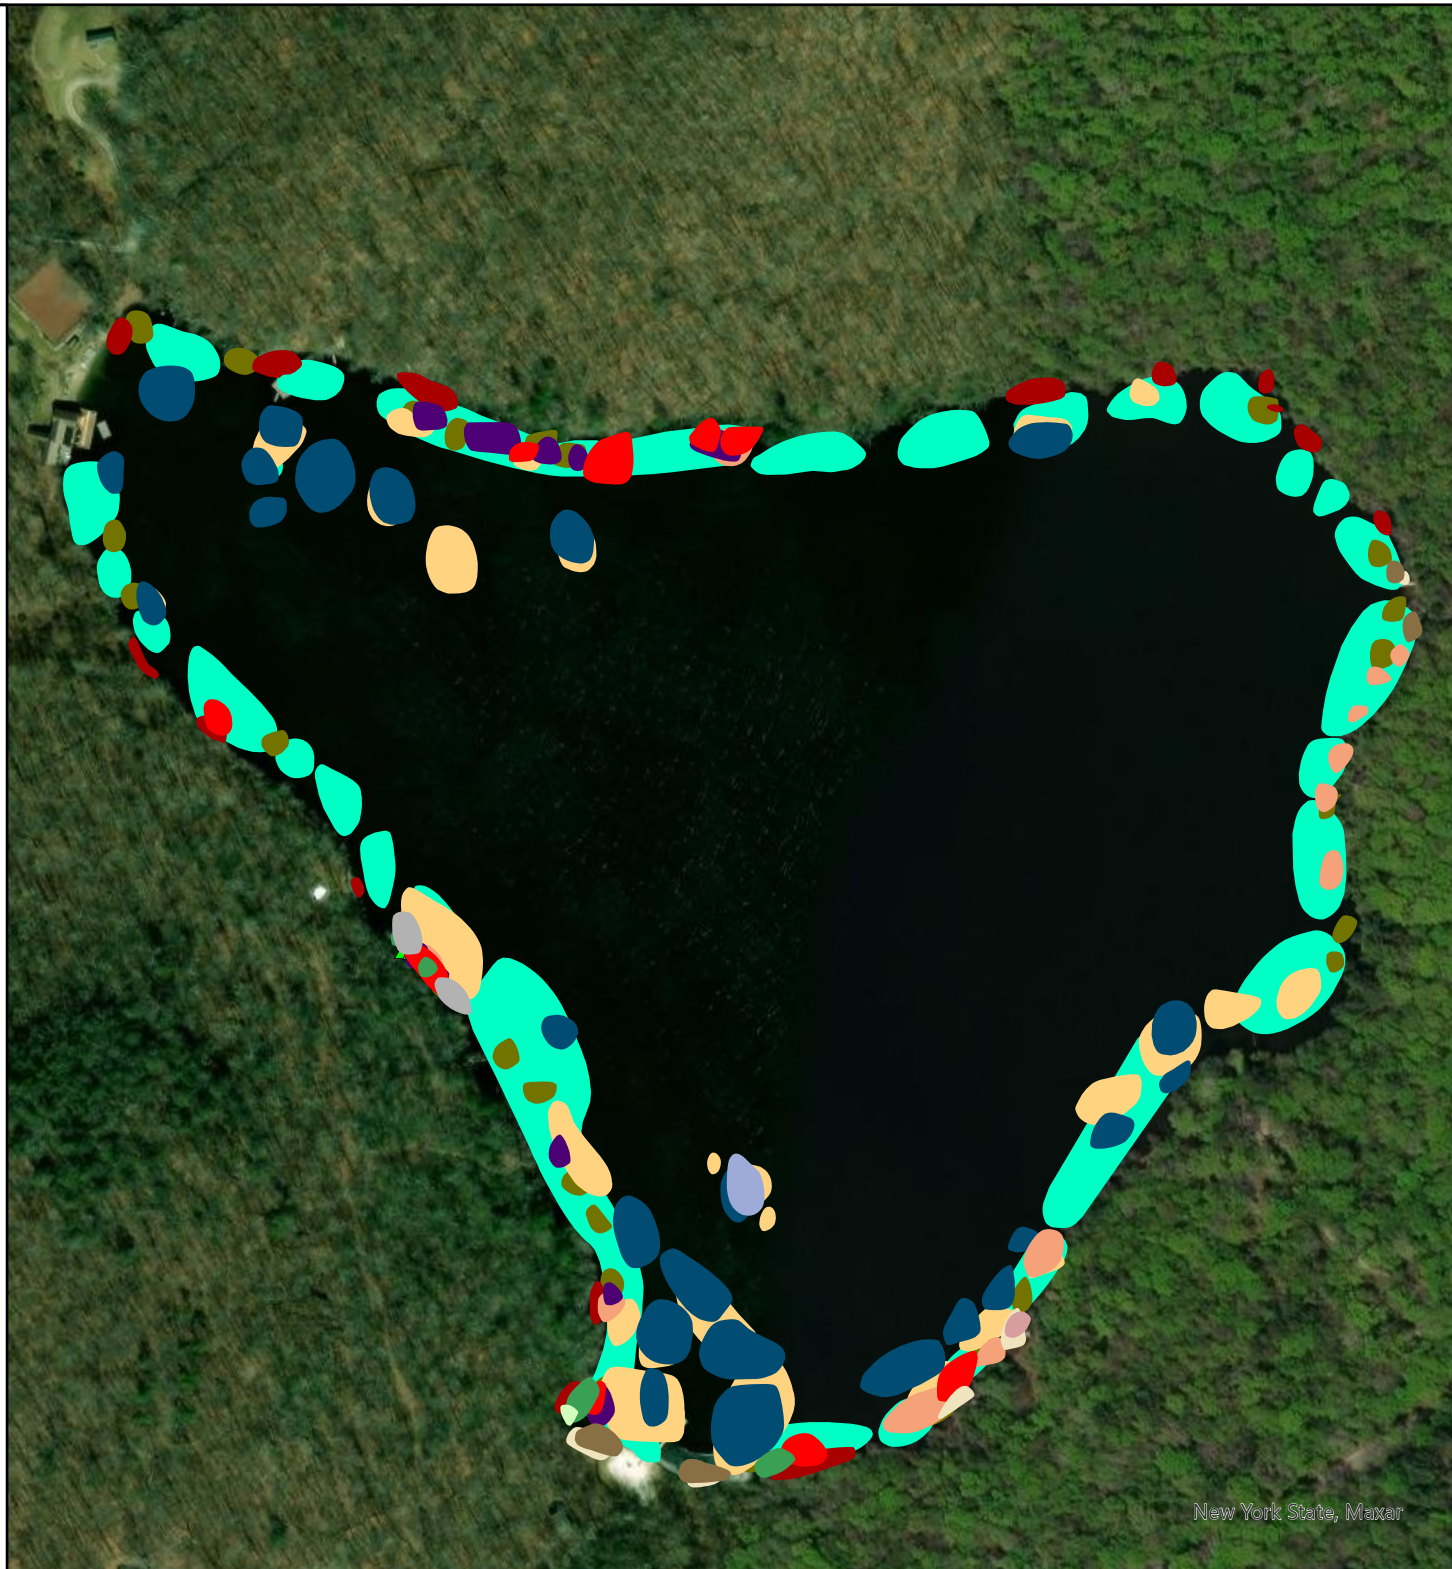

Cream Hill Lake

72 acres

Cornwall, CT

Surveyed on July 15, 2024

By Summer Weidman & Madison Manke

Office of Aquatic Invasive Species

Legend

*Invasive

To view locations of individual plant species or other features, open in Adobe Reader DC and click on the "Layers" tab on the left. Turn features on or off by clicking the "Eye" icons.

-  Collection Point
-  Arrowhead
-  Berchtold's pondweed
-  Bur-reed
-  Canadian waterweed
-  Cattail
-  Claspingleaf pondweed
-  Eelgrass
-  Large-leaf pondweed
-  Phragmites*
-  Purple loosestrife*
-  Robbins' pondweed
-  Slender naid
-  Spikerush
-  Water marigold
-  Water plantain
-  White stem pondweed

New York State, Maxar