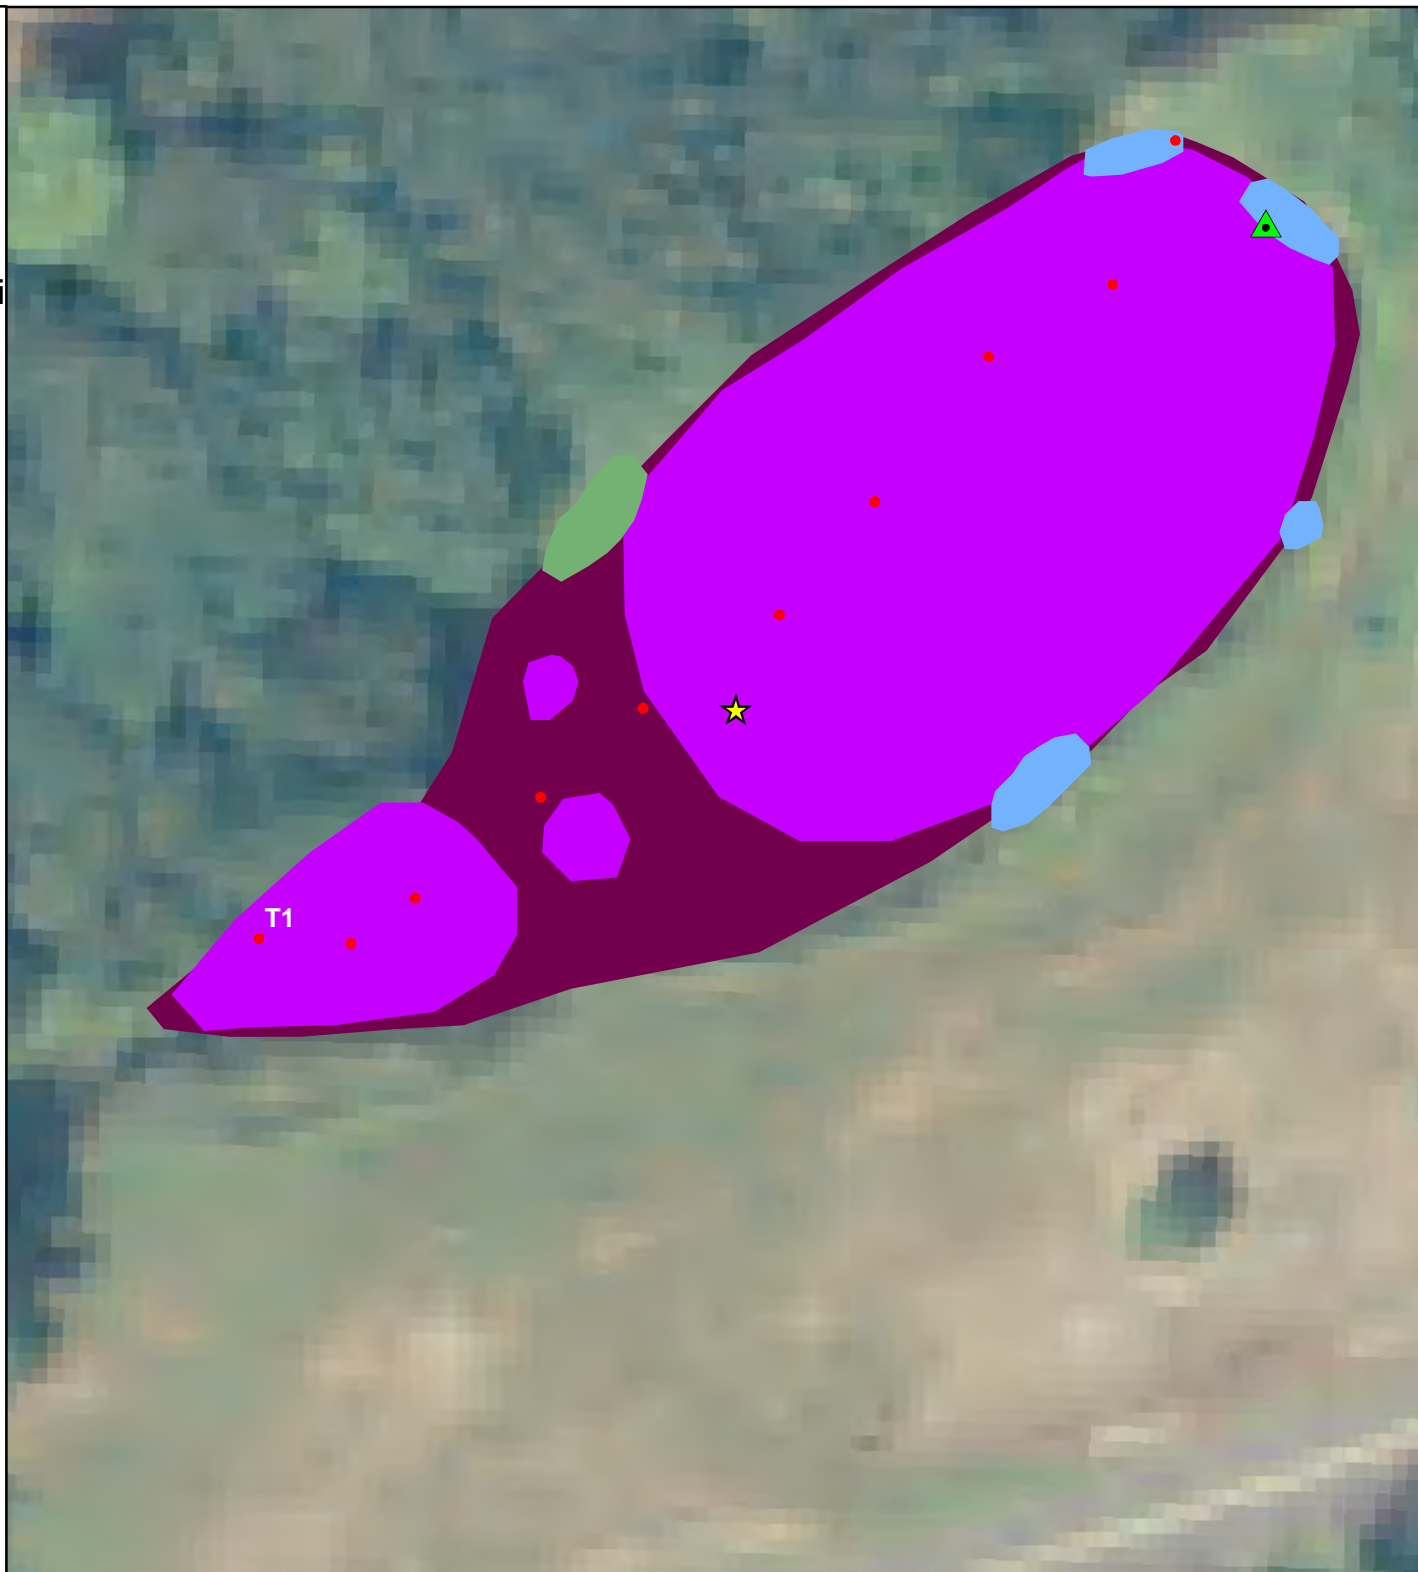

Upper Broad Brook Reservoir East Windsor, CT 0.8 acres

Surveyed September 12, 2012
by Jordan Gibbons and Jennifer Fanzutti
Invasive Aquatic Plant Program

Legend

To view locations of individual plant species
or other features, click on "Layers" tab to left.
Turn features on or off by clicking the "Eye"
icons.

 Plant Collection

 Transect Point

 Water Data

 *Elodea nuttallii*

 *Ludwigia species*

 *Myriophyllum spicatum**

 *Sagittaria species*

*Invasive

Meters