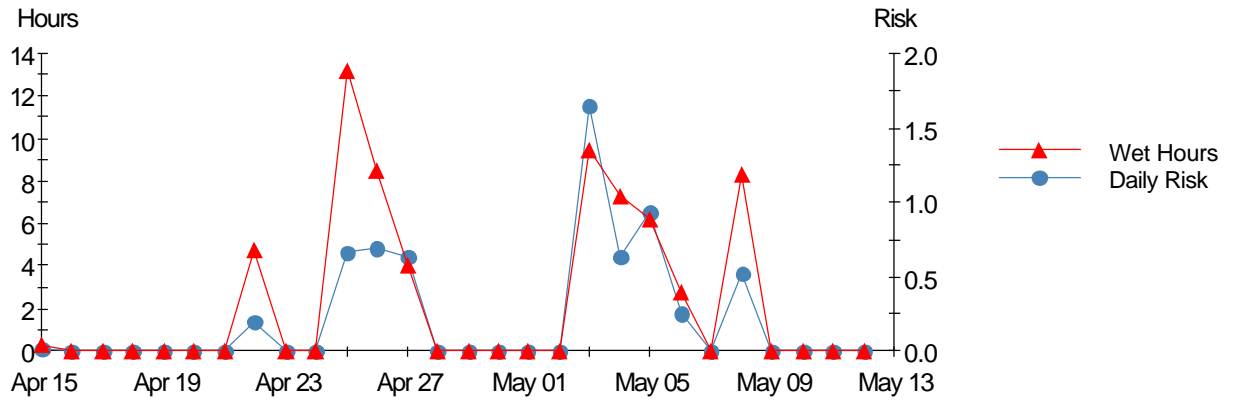

DISEASE-RISK ASSESSMENT 15-April to 12-May 2010 for Windsor CT

Windsor2010 - Powdery Mildew - Grape

Windsor2010 - Downy Mildew - Grape

Windsor2010 - Black Rot - Grape

Windsor2010 - Phomopsis Cane+Leaf Spot - Grape