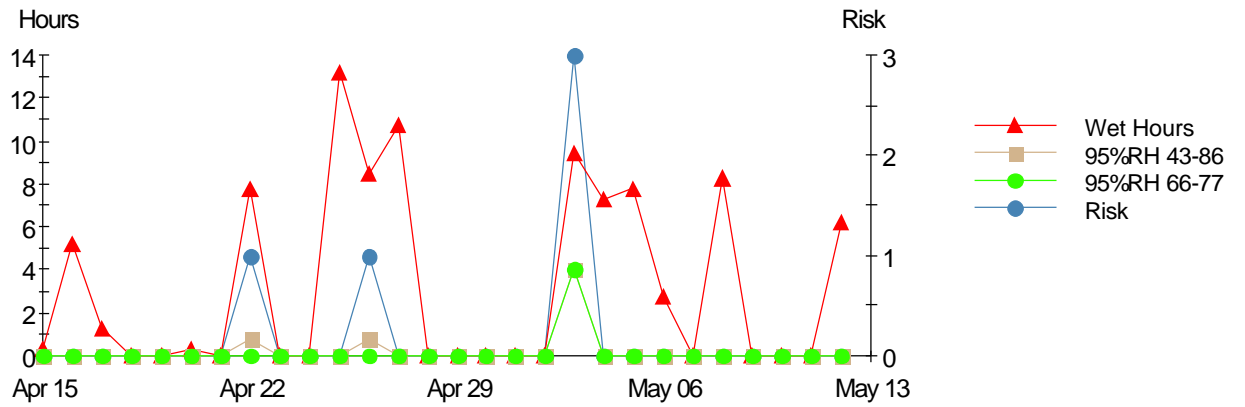

DISEASE-RISK ASSESSMENT 15-April to 12-May 2010 for Windsor CT

Windsor2010 - Powdery Mildew - Grape

Windsor2010 - Downy Mildew - Grape

Windsor2010 - Black Rot - Grape

Windsor2010 - Phomopsis Cane+Leaf Spot - Grape