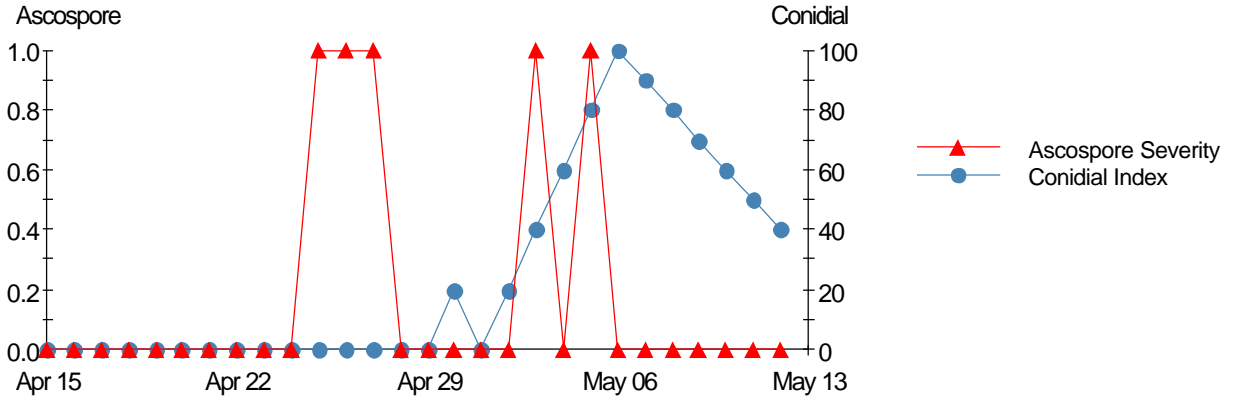

DISEASE-RISK ASSESSMENT 15-April to 12-May 2010 for Windsor CT

Windsor2010 - Powdery Mildew - Grape

Windsor2010 - Downy Mildew - Grape

Windsor2010 - Black Rot - Grape

Windsor2010 - Phomopsis Cane+Leaf Spot - Grape