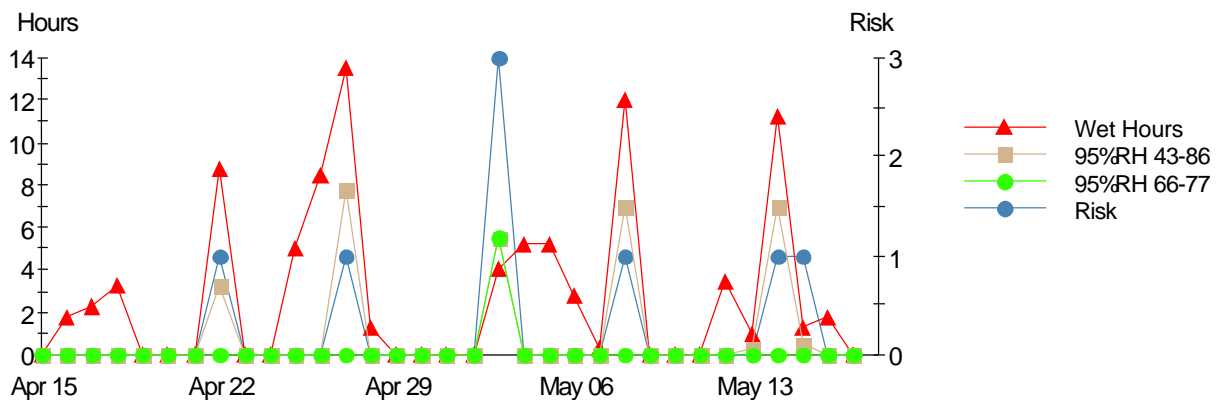

DISEASE-RISK ASSESSMENT 15-April to 16-May 2010 for Belchertown, MA

Belchertown2010 - Powdery Mildew - Grape

Belchertown2010 - Downy Mildew - Grape

Belchertown2010 - Black Rot - Grape

Belchertown2010 - Phomopsis Cane+Leaf Spot - Grape