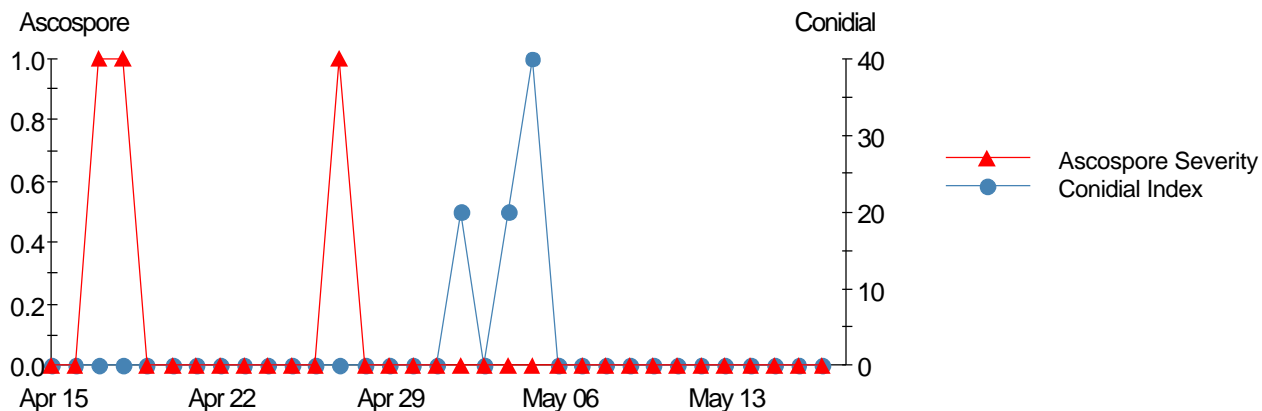

DISEASE-RISK ASSESSMENT 15-April to 16-May 2010 for Belchertown, MA

Belchertown2010 - Powdery Mildew - Grape

Belchertown2010 - Downy Mildew - Grape

Belchertown2010 - Black Rot - Grape

Belchertown2010 - Phomopsis Cane+Leaf Spot - Grape