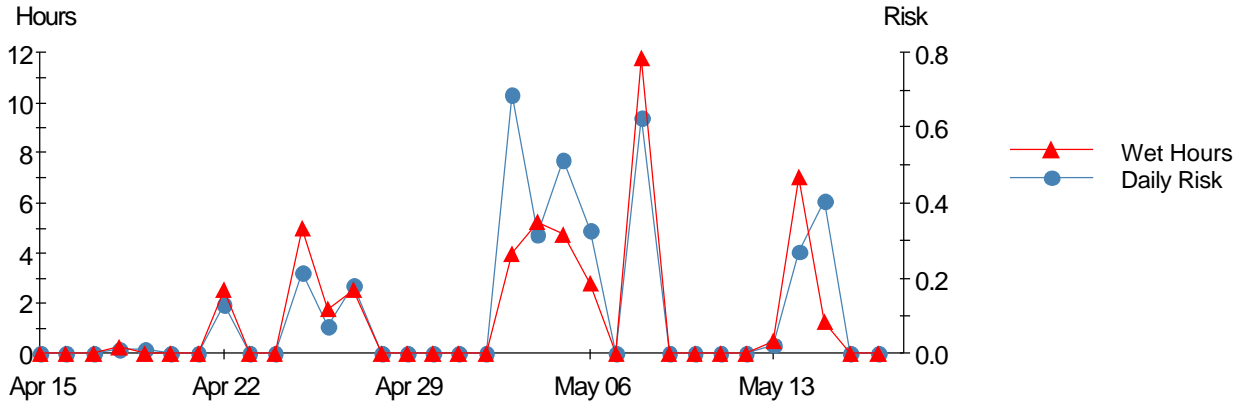

DISEASE-RISK ASSESSMENT 15-April to 16-May 2010 for Belchertown, MA

Belchertown2010 - Powdery Mildew - Grape

Belchertown2010 - Downy Mildew - Grape

Belchertown2010 - Black Rot - Grape

Belchertown2010 - Phomopsis Cane+Leaf Spot - Grape