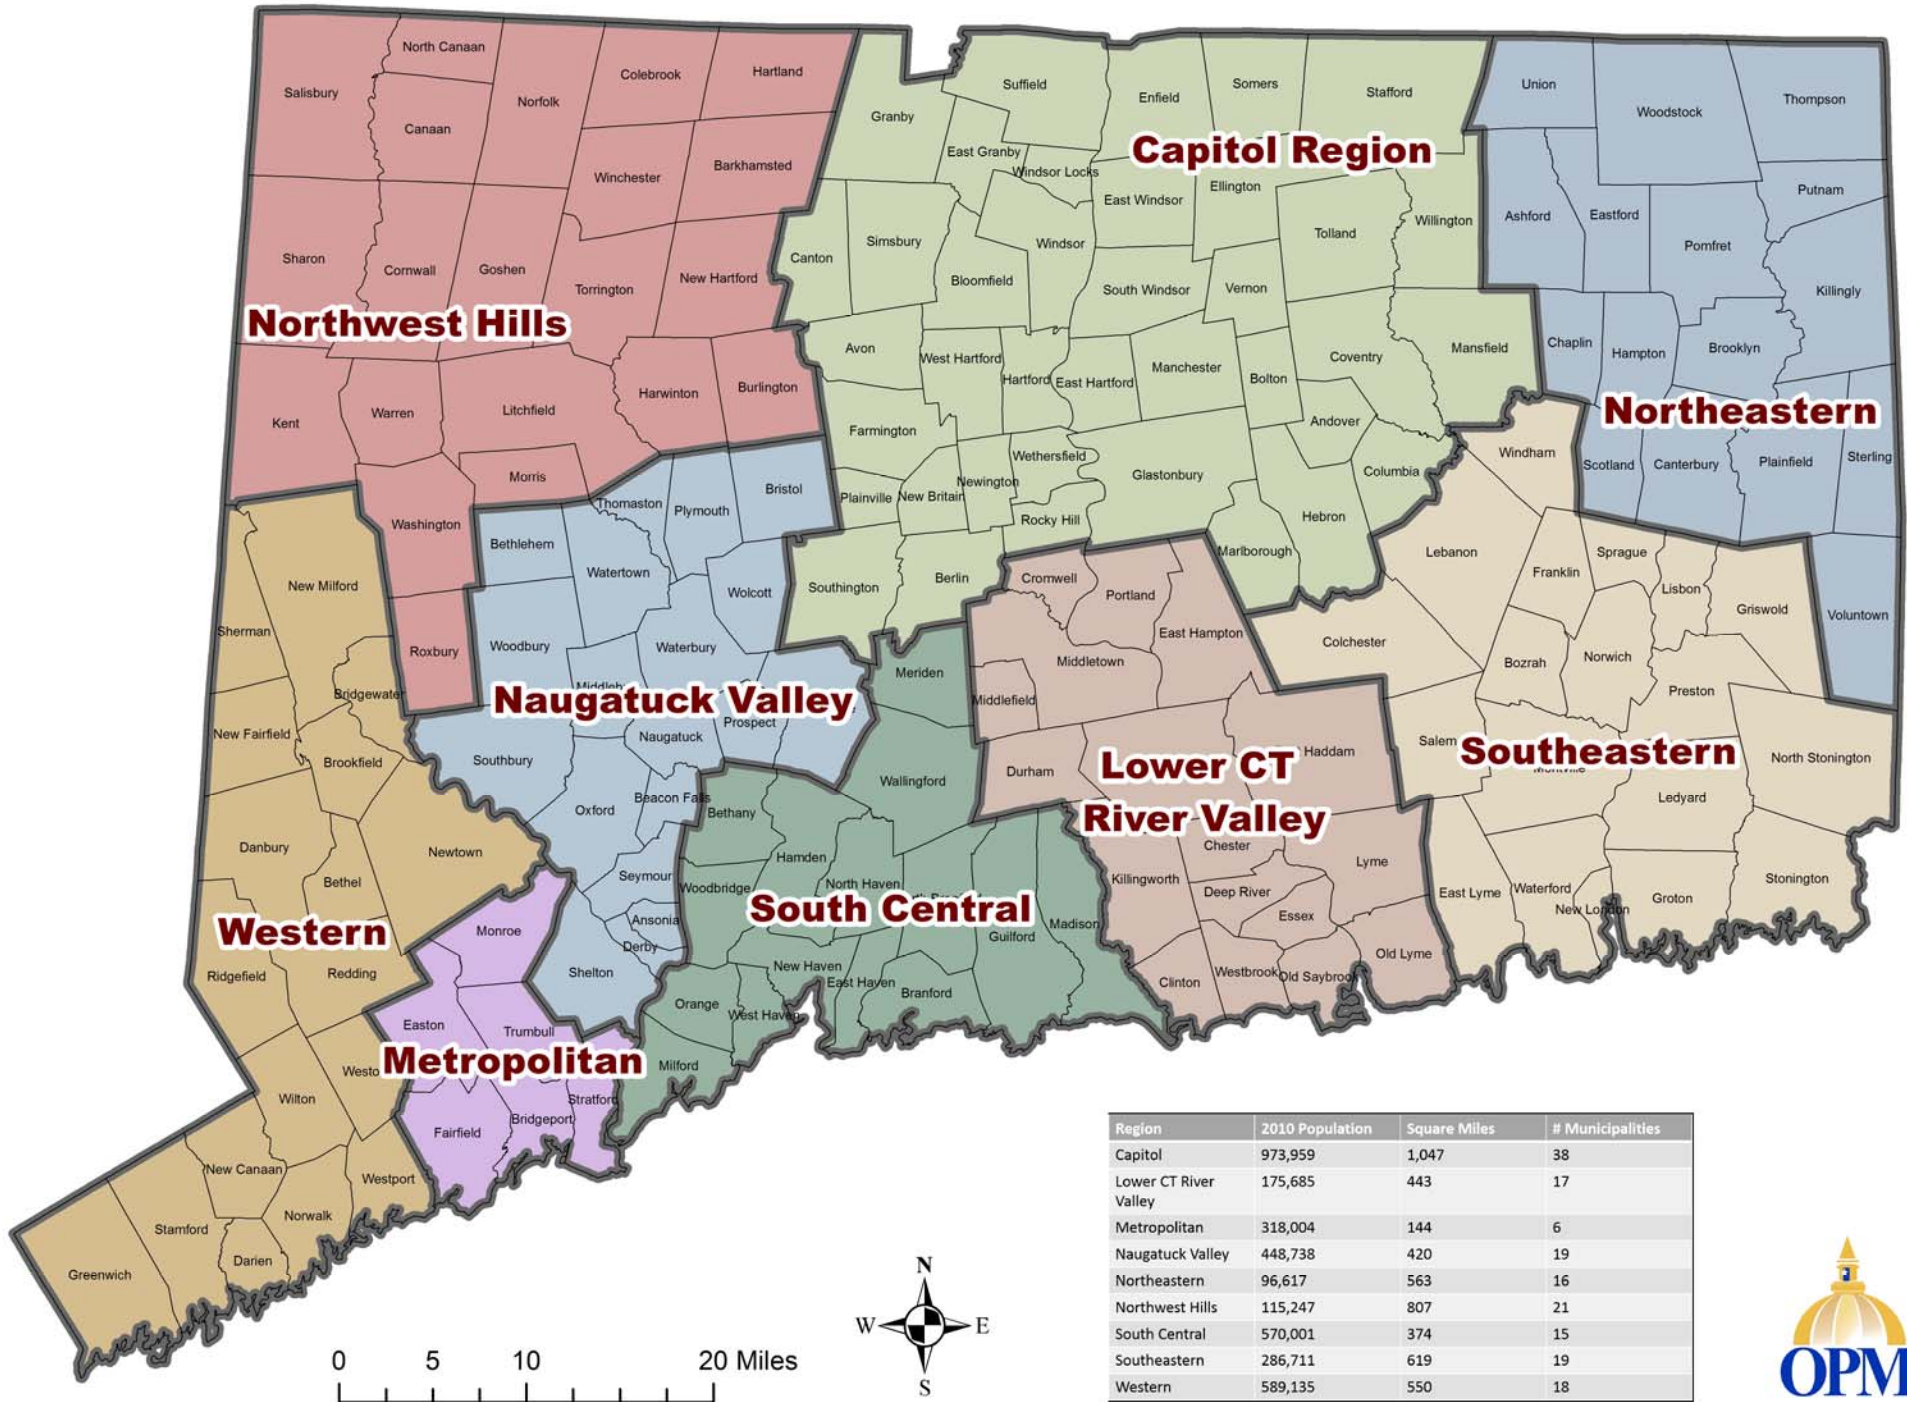

# Regional Councils of Governments in Connecticut

Region	2010 Population	Square Miles	# Municipalities
Capitol	973,959	1,047	38
Lower CT River Valley	175,685	443	17
Metropolitan	318,004	144	6
Naugatuck Valley	448,738	420	19
Northeastern	96,617	563	16
Northwest Hills	115,247	807	21
South Central	570,001	374	15
Southeastern	286,711	619	19
Western	589,135	550	18