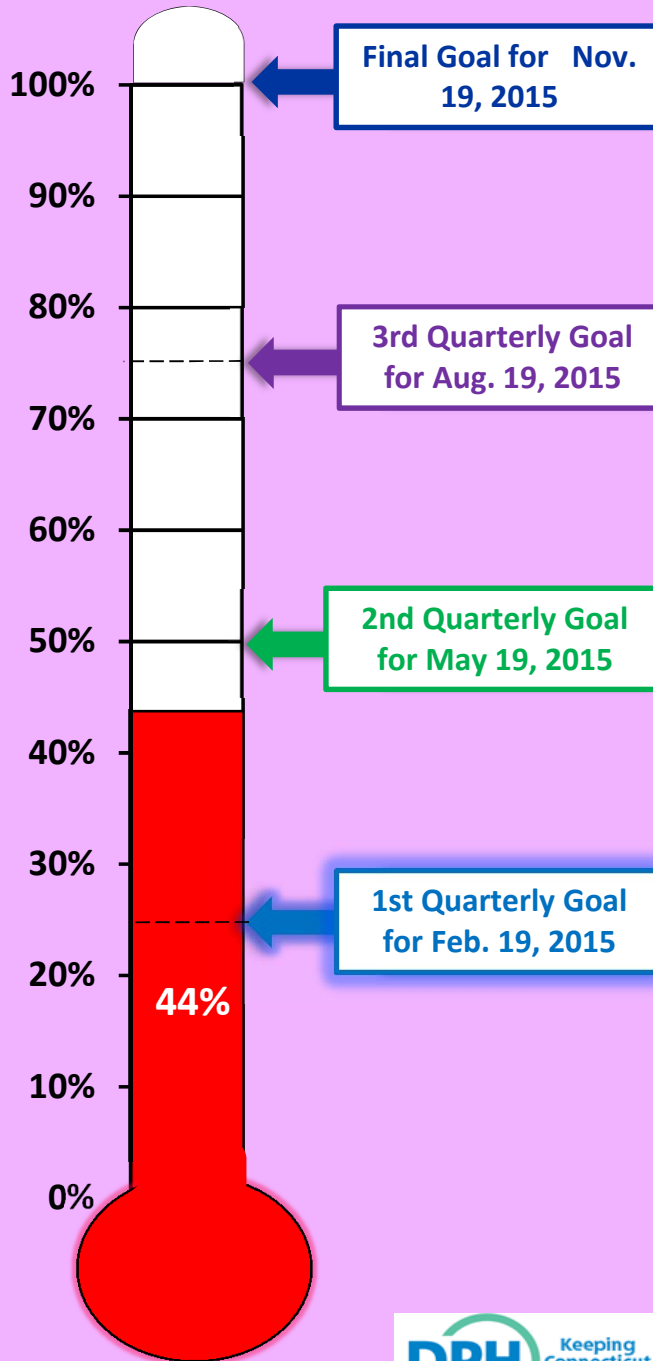

PHABuloCiTy Progress Thermometer

Last Updated: February 20, 2015