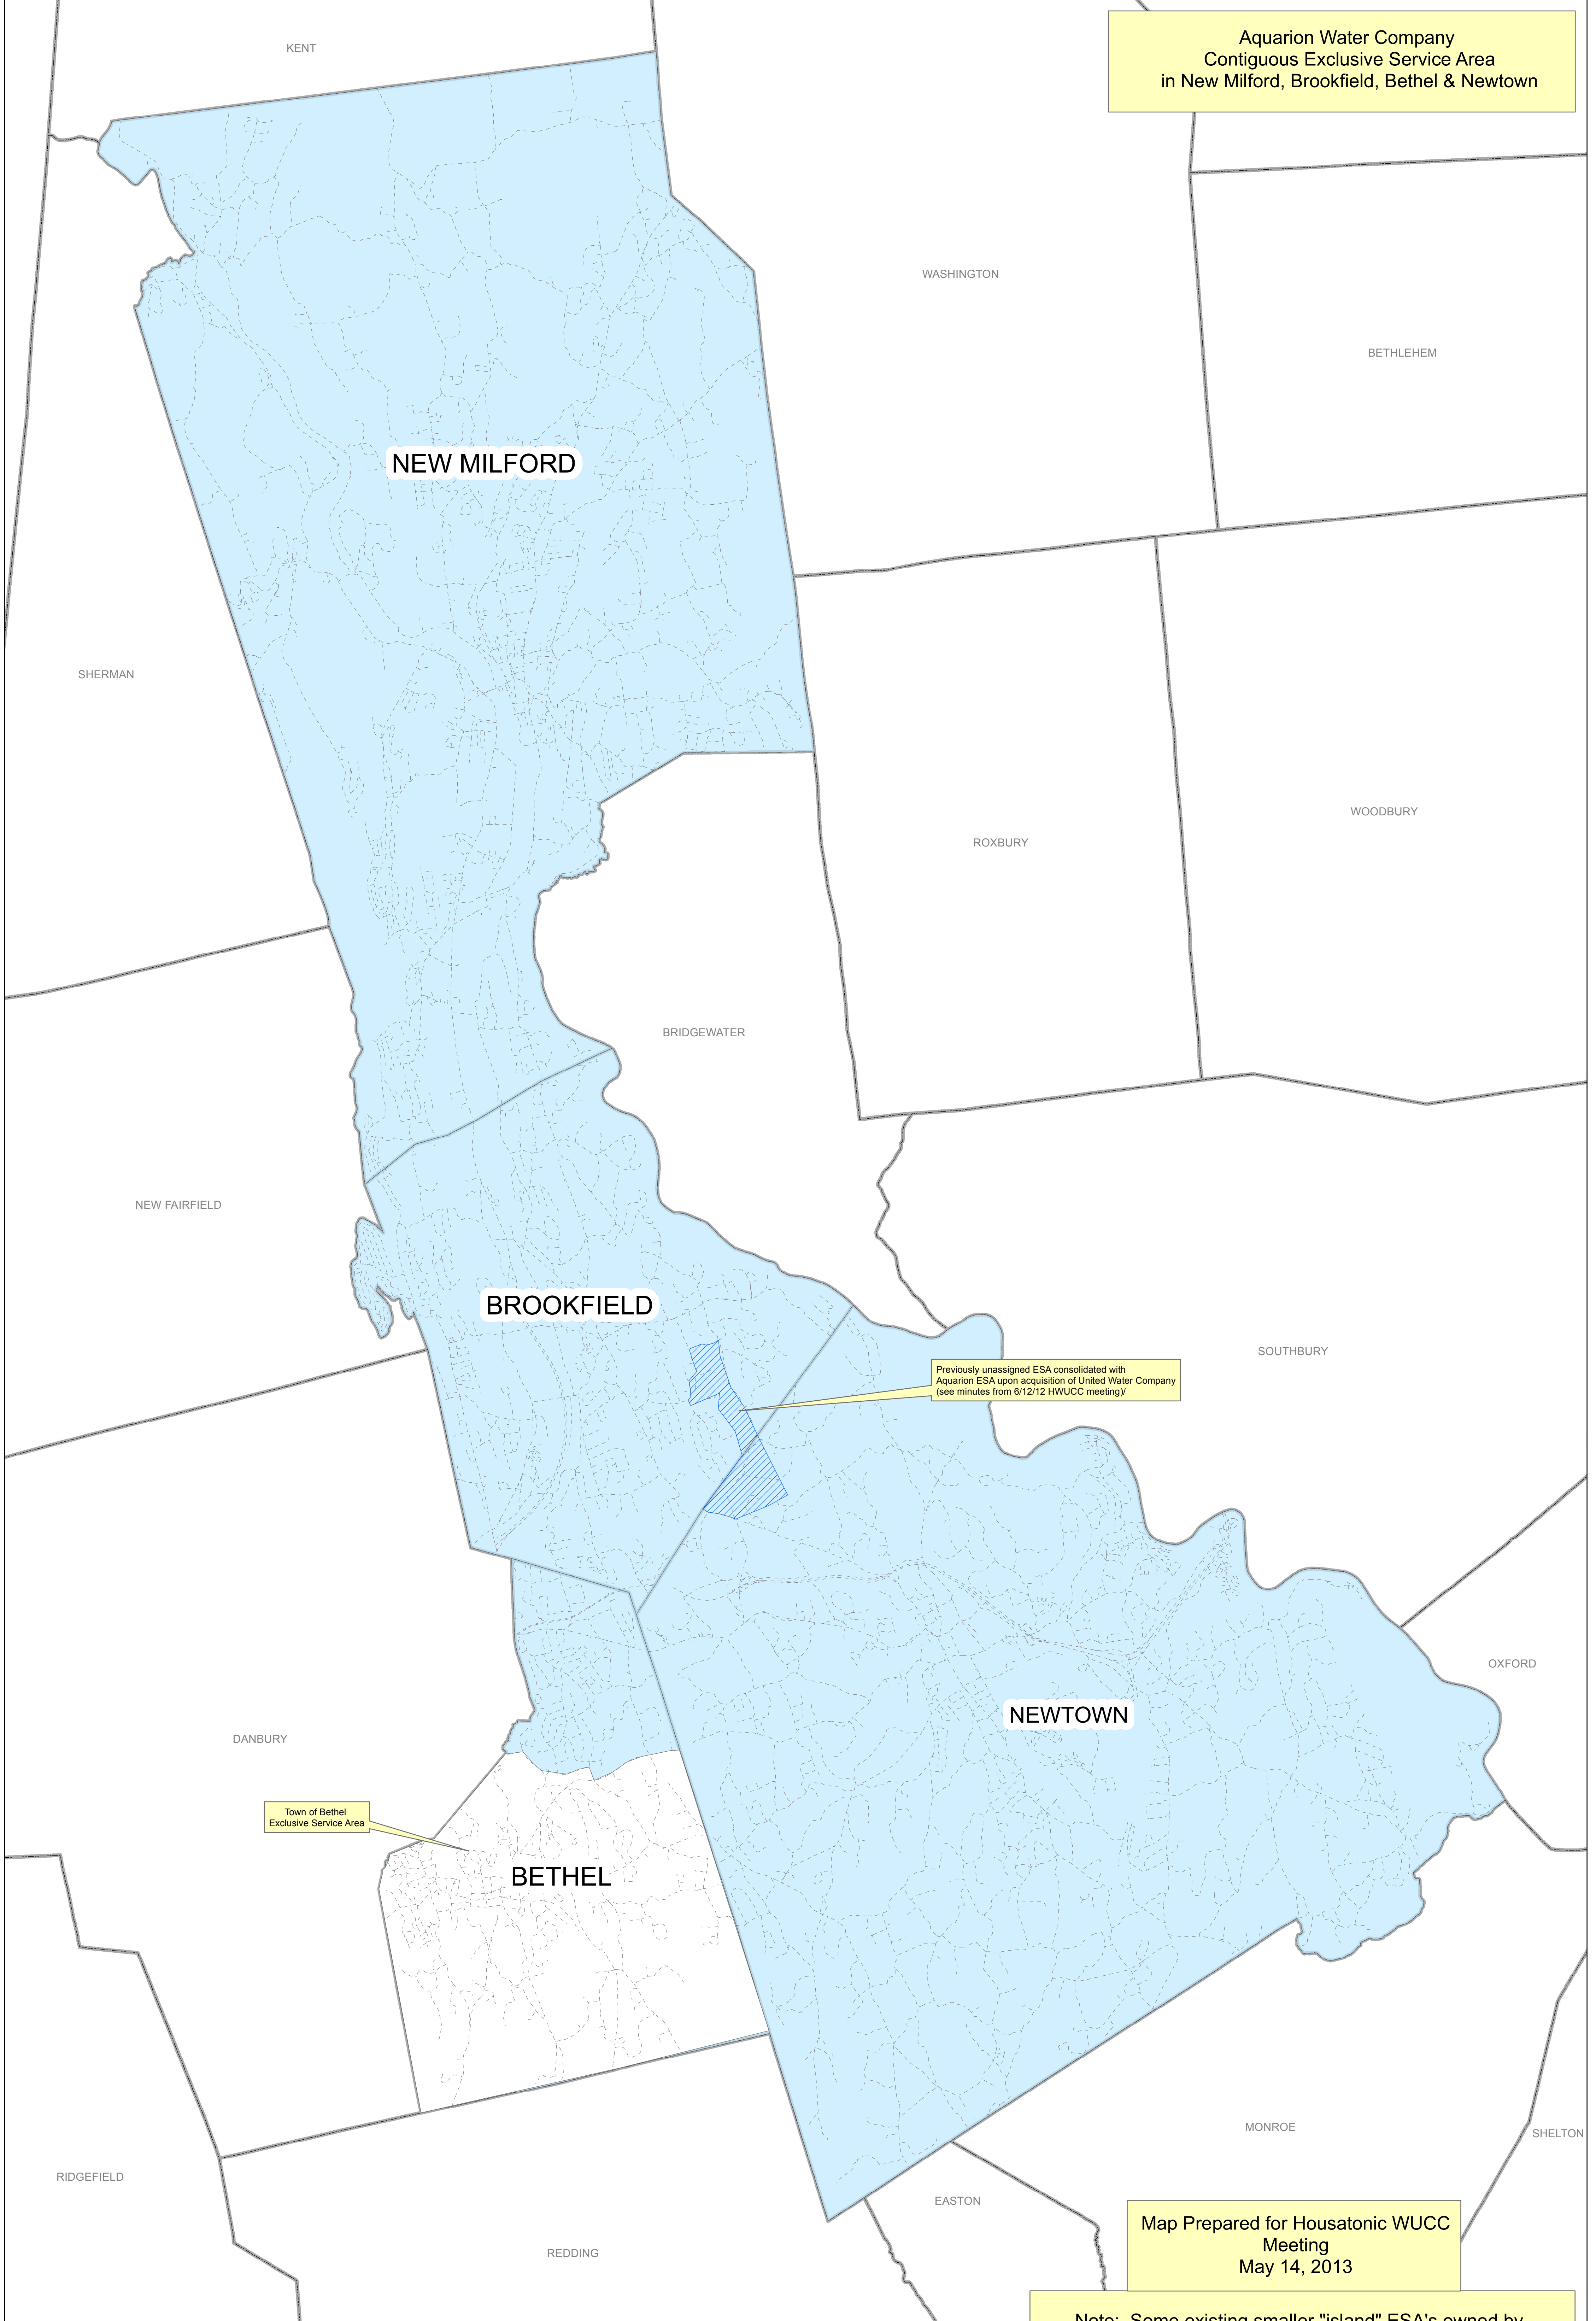

Aquarion Water Company
Contiguous Exclusive Service Area
in New Milford, Brookfield, Bethel & Newtown

 Aquarion Water Company Exclusive Service Area (ESA)

0 0.5 1 2 Miles

Map Prepared for Housatonic WUCC
Meeting
May 14, 2013

Note: Some existing smaller "island" ESA's owned by others exist within the blue shaded Aquarion ESA area but are not represented for these purposes.