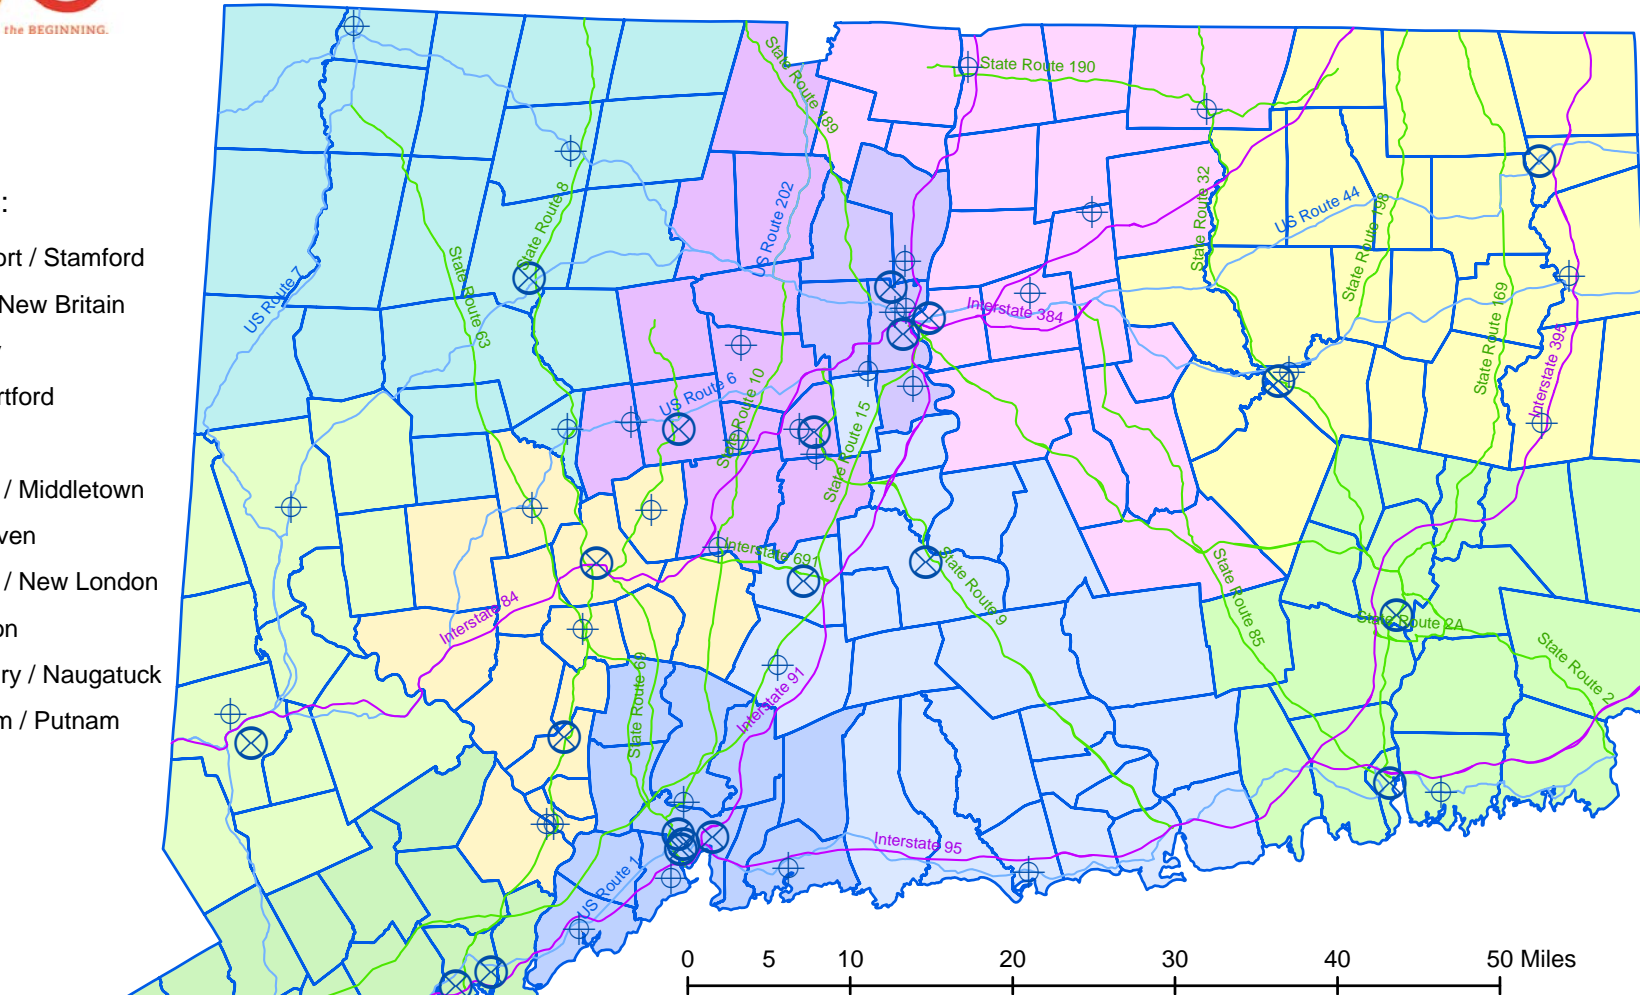

**WIC Regions:**

- Bridgeport / Stamford
- Bristol / New Britain
- Danbury
- East Hartford
- Hartford
- Meriden / Middletown
- New Haven
- Norwich / New London
- Torrington
- Waterbury / Naugatuck
- Windham / Putnam

Raul Pino, MD, MPH  
 DPH Commissioner  
 January 2019

State of Connecticut, Department of Public Health  
 ~ Connecticut WIC Program ~  
 WIC Regions with Full-Time & Satellite Sites  
 & Selected Major Highways

**Map Legend:**

- X Full-Time WIC Sites (23)
- + Part-Time Satellite Sites (36)
- Interstate Highways
- Selected US Routes
- State Routes
- Town Boundaries