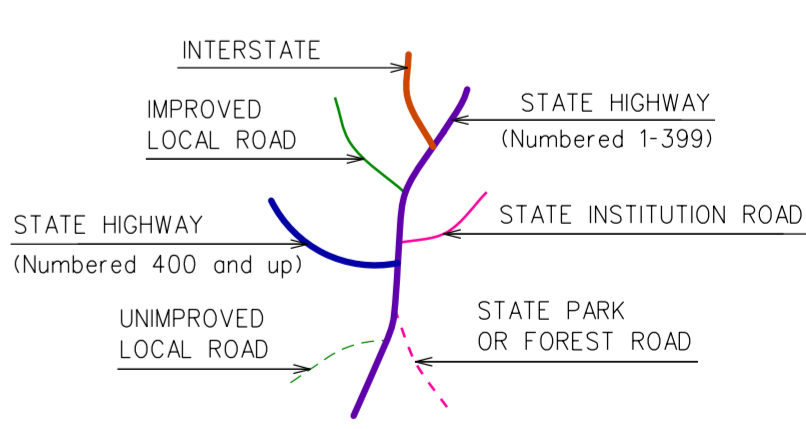

WOODBIDGE CONNECTICUT

PREPARED BY THE
CONNECTICUT DEPARTMENT OF TRANSPORTATION
IN COOPERATION WITH THE
U.S. DEPARTMENT OF TRANSPORTATION
FEDERAL HIGHWAY ADMINISTRATION

ACCEPTED AS OF DEC. 31, 2020