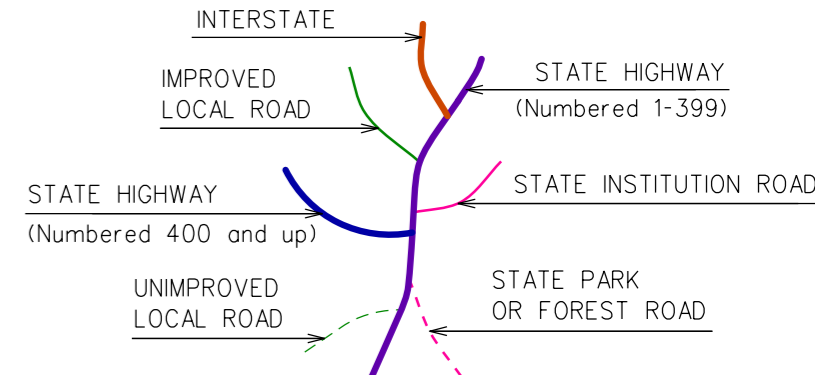

WOLCOTT CONNECTICUT

PREPARED BY THE
CONNECTICUT DEPARTMENT OF TRANSPORTATION
IN COOPERATION WITH THE
U.S. DEPARTMENT OF TRANSPORTATION
FEDERAL HIGHWAY ADMINISTRATION

ACCEPTED AS OF DEC. 31, 2020