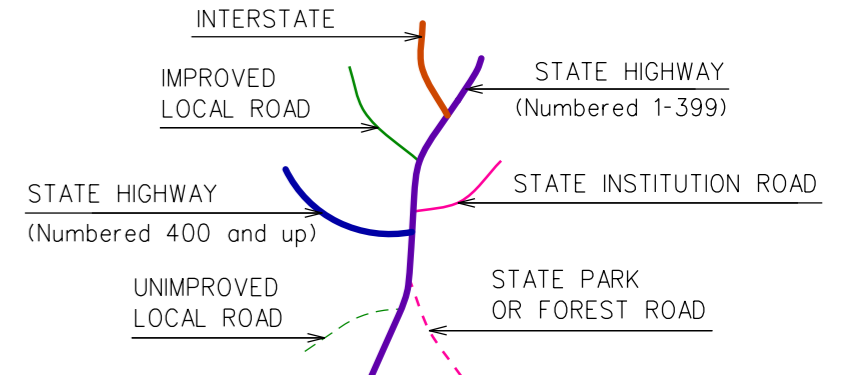

WOLCOTT

CONNECTICUT

PREPARED BY THE
CONNECTICUT DEPARTMENT OF TRANSPORTATION

IN COOPERATION WITH THE
U.S. DEPARTMENT OF TRANSPORTATION
FEDERAL HIGHWAY ADMINISTRATION

ACCEPTED AS OF DEC. 31, 2022