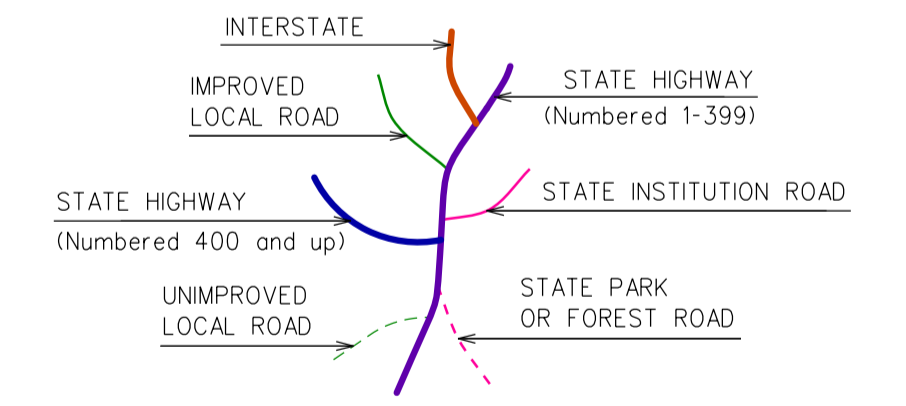

This map, developed for internal ConDOT use, is a cartographic rendering of DOT roadway records. It should not be referenced or incorporated in any manner in any legal document or proceedings.

WINDSOR LOCKS

CONNECTICUT

PREPARED BY THE
CONNECTICUT DEPARTMENT OF TRANSPORTATION
IN COOPERATION WITH THE
U.S. DEPARTMENT OF TRANSPORTATION
FEDERAL HIGHWAY ADMINISTRATION

ACCEPTED AS OF DEC. 31, 2020

Town Location