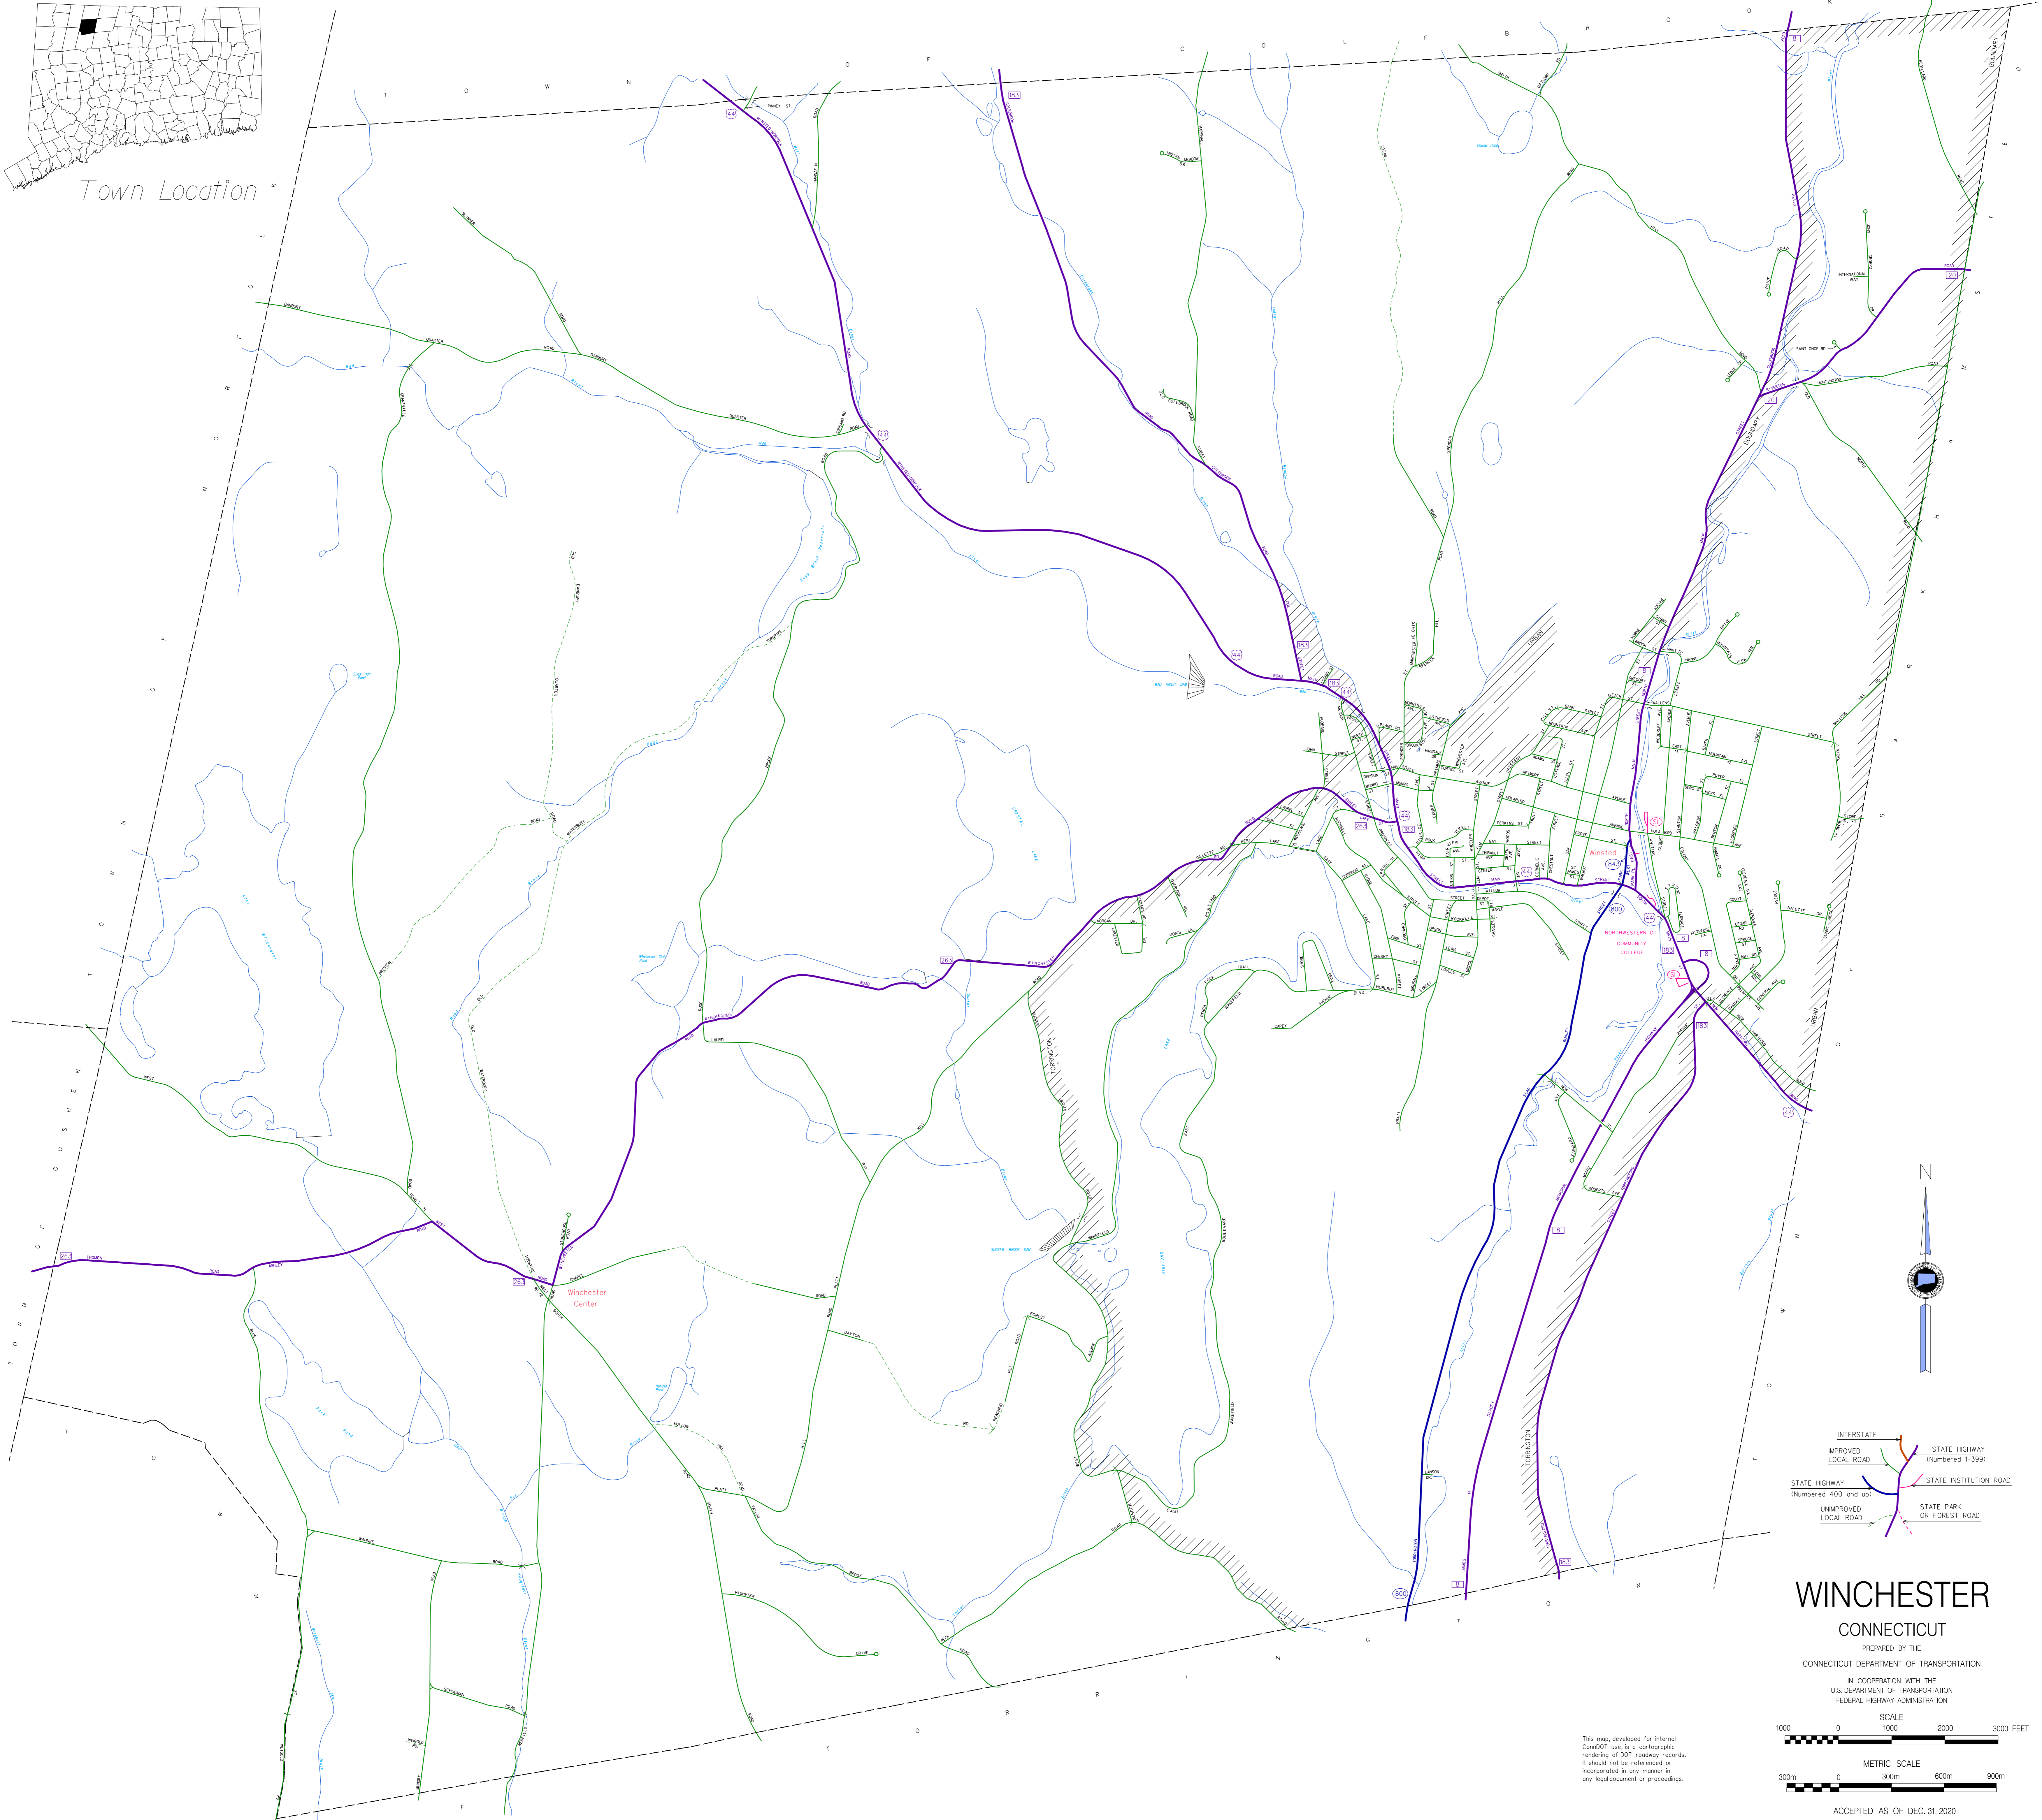

Town Location

WINCHESTER CONNECTICUT

PREPARED BY THE
CONNECTICUT DEPARTMENT OF TRANSPORTATION

IN COOPERATION WITH THE
U.S. DEPARTMENT OF TRANSPORTATION
FEDERAL HIGHWAY ADMINISTRATION

ACCEPTED AS OF DEC. 31, 2020