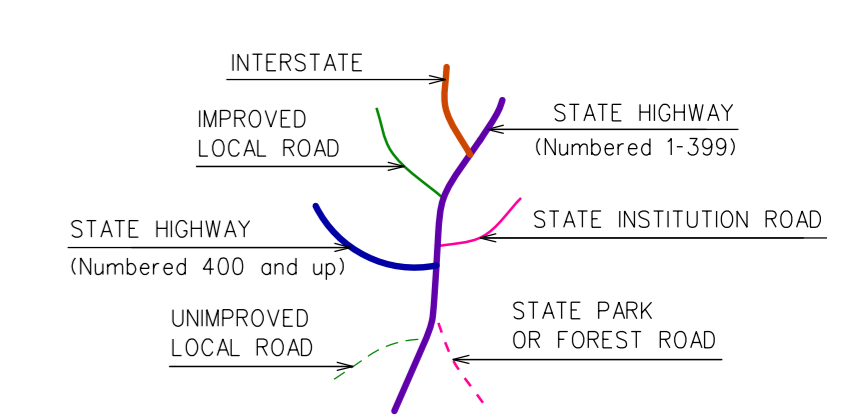

WINCHESTER CONNECTICUT

PREPARED BY THE
CONNECTICUT DEPARTMENT OF TRANSPORTATION

IN COOPERATION WITH THE
U.S. DEPARTMENT OF TRANSPORTATION
FEDERAL HIGHWAY ADMINISTRATION

ACCEPTED AS OF DEC. 31, 2020