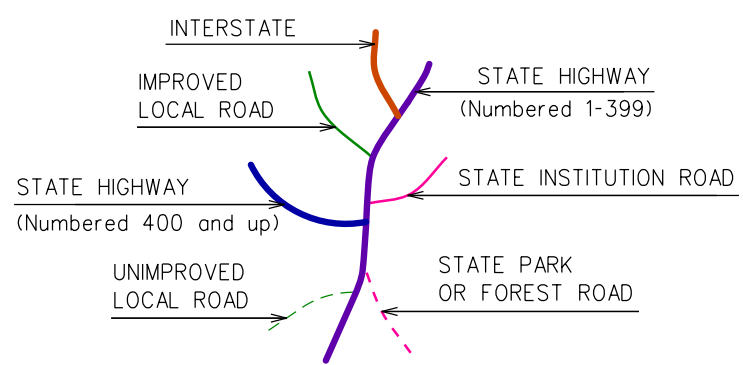

WESTCHESTER COUNTY

WILTON CONNECTICUT

PREPARED BY THE
CONNECTICUT DEPARTMENT OF TRANSPORTATION
IN COOPERATION WITH THE
U.S. DEPARTMENT OF TRANSPORTATION
FEDERAL HIGHWAY ADMINISTRATION

ACCEPTED AS OF DEC. 31, 2020