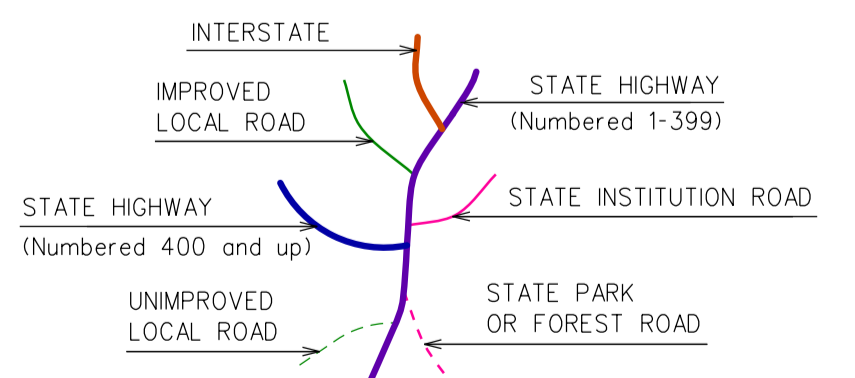

WESTPORT CONNECTICUT

PREPARED BY THE
CONNECTICUT DEPARTMENT OF TRANSPORTATION
IN COOPERATION WITH THE
U.S. DEPARTMENT OF TRANSPORTATION
FEDERAL HIGHWAY ADMINISTRATION

ACCEPTED AS OF DEC. 31, 2020