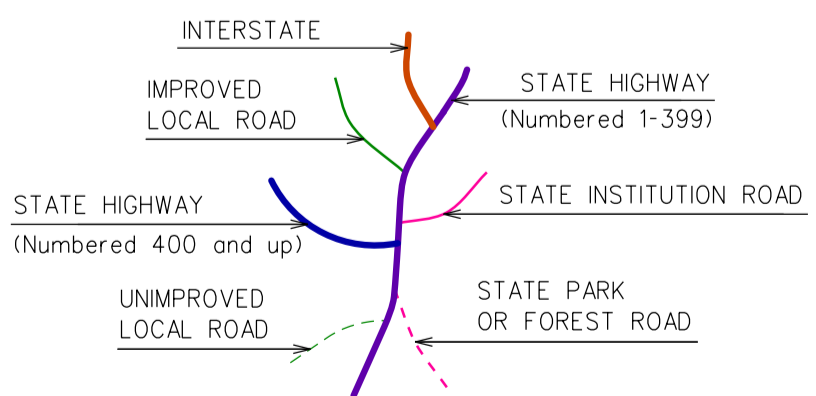

WEST HAVEN

CONNECTICUT

PREPARED BY THE
CONNECTICUT DEPARTMENT OF TRANSPORTATION
IN COOPERATION WITH THE
U.S. DEPARTMENT OF TRANSPORTATION
FEDERAL HIGHWAY ADMINISTRATION

ACCEPTED AS OF DEC. 31, 2020