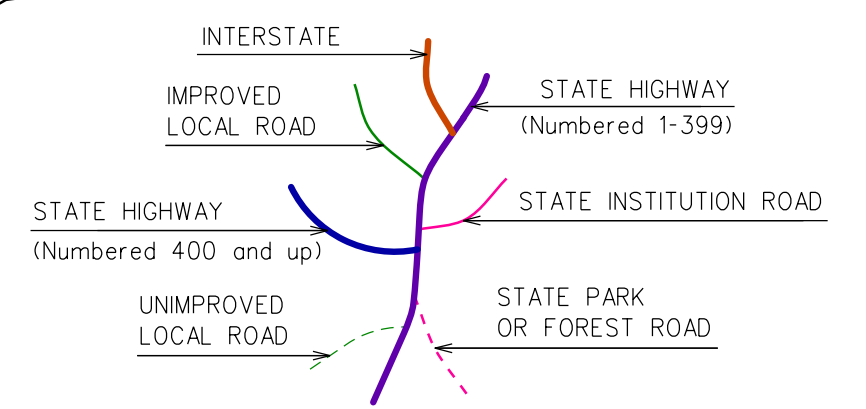

Town Location

WEST HARTFORD CONNECTICUT

PREPARED BY THE
CONNECTICUT DEPARTMENT OF TRANSPORTATION
IN COOPERATION WITH THE
U.S. DEPARTMENT OF TRANSPORTATION
FEDERAL HIGHWAY ADMINISTRATION