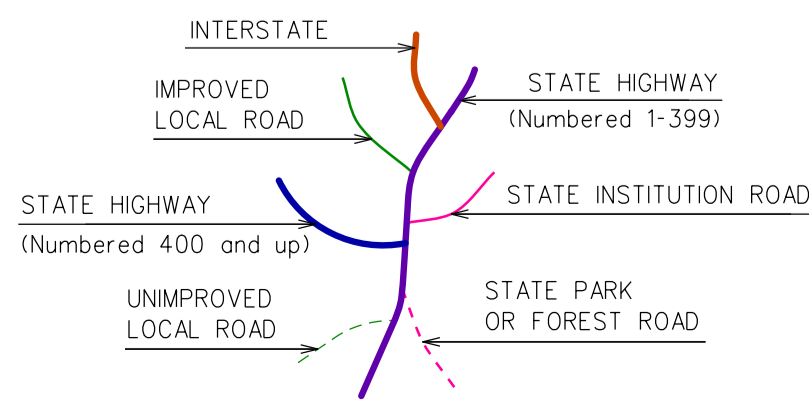

LONG ISLAND SOUND

WESTBROOK

CONNECTICUT

PREPARED BY THE
CONNECTICUT DEPARTMENT OF TRANSPORTATION

IN COOPERATION WITH THE
U.S. DEPARTMENT OF TRANSPORTATION
FEDERAL HIGHWAY ADMINISTRATION

ACCEPTED AS OF DEC. 31, 2020