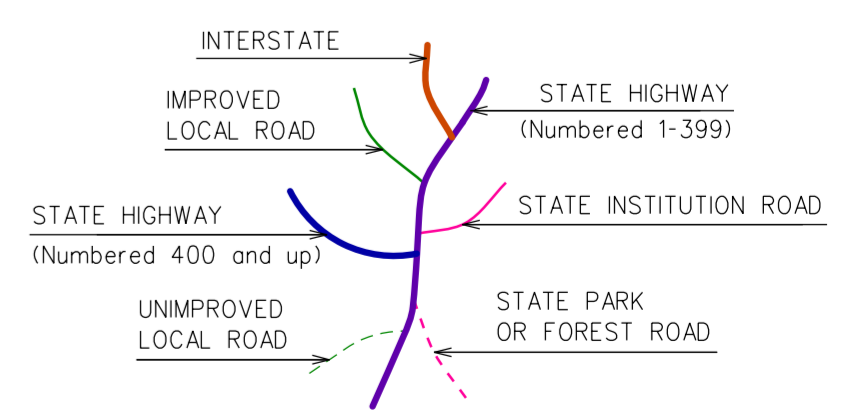

WATERTOWN CONNECTICUT

PREPARED BY THE
CONNECTICUT DEPARTMENT OF TRANSPORTATION
IN COOPERATION WITH THE
U.S. DEPARTMENT OF TRANSPORTATION
FEDERAL HIGHWAY ADMINISTRATION

ACCEPTED AS OF DEC. 31, 2020