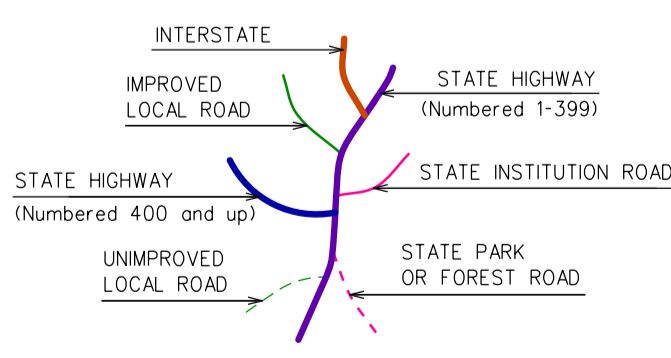

TORRINGTON CONNECTICUT

PREPARED BY THE
CONNECTICUT DEPARTMENT OF TRANSPORTATION
IN COOPERATION WITH THE
U.S. DEPARTMENT OF TRANSPORTATION
FEDERAL HIGHWAY ADMINISTRATION

ACCEPTED AS OF DEC. 31, 2020