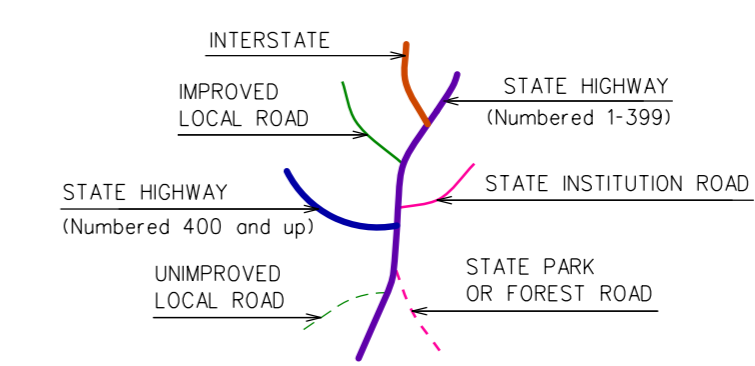

TOLLAND CONNECTICUT

PREPARED BY THE
CONNECTICUT DEPARTMENT OF TRANSPORTATION
IN COOPERATION WITH THE
U.S. DEPARTMENT OF TRANSPORTATION
FEDERAL HIGHWAY ADMINISTRATION