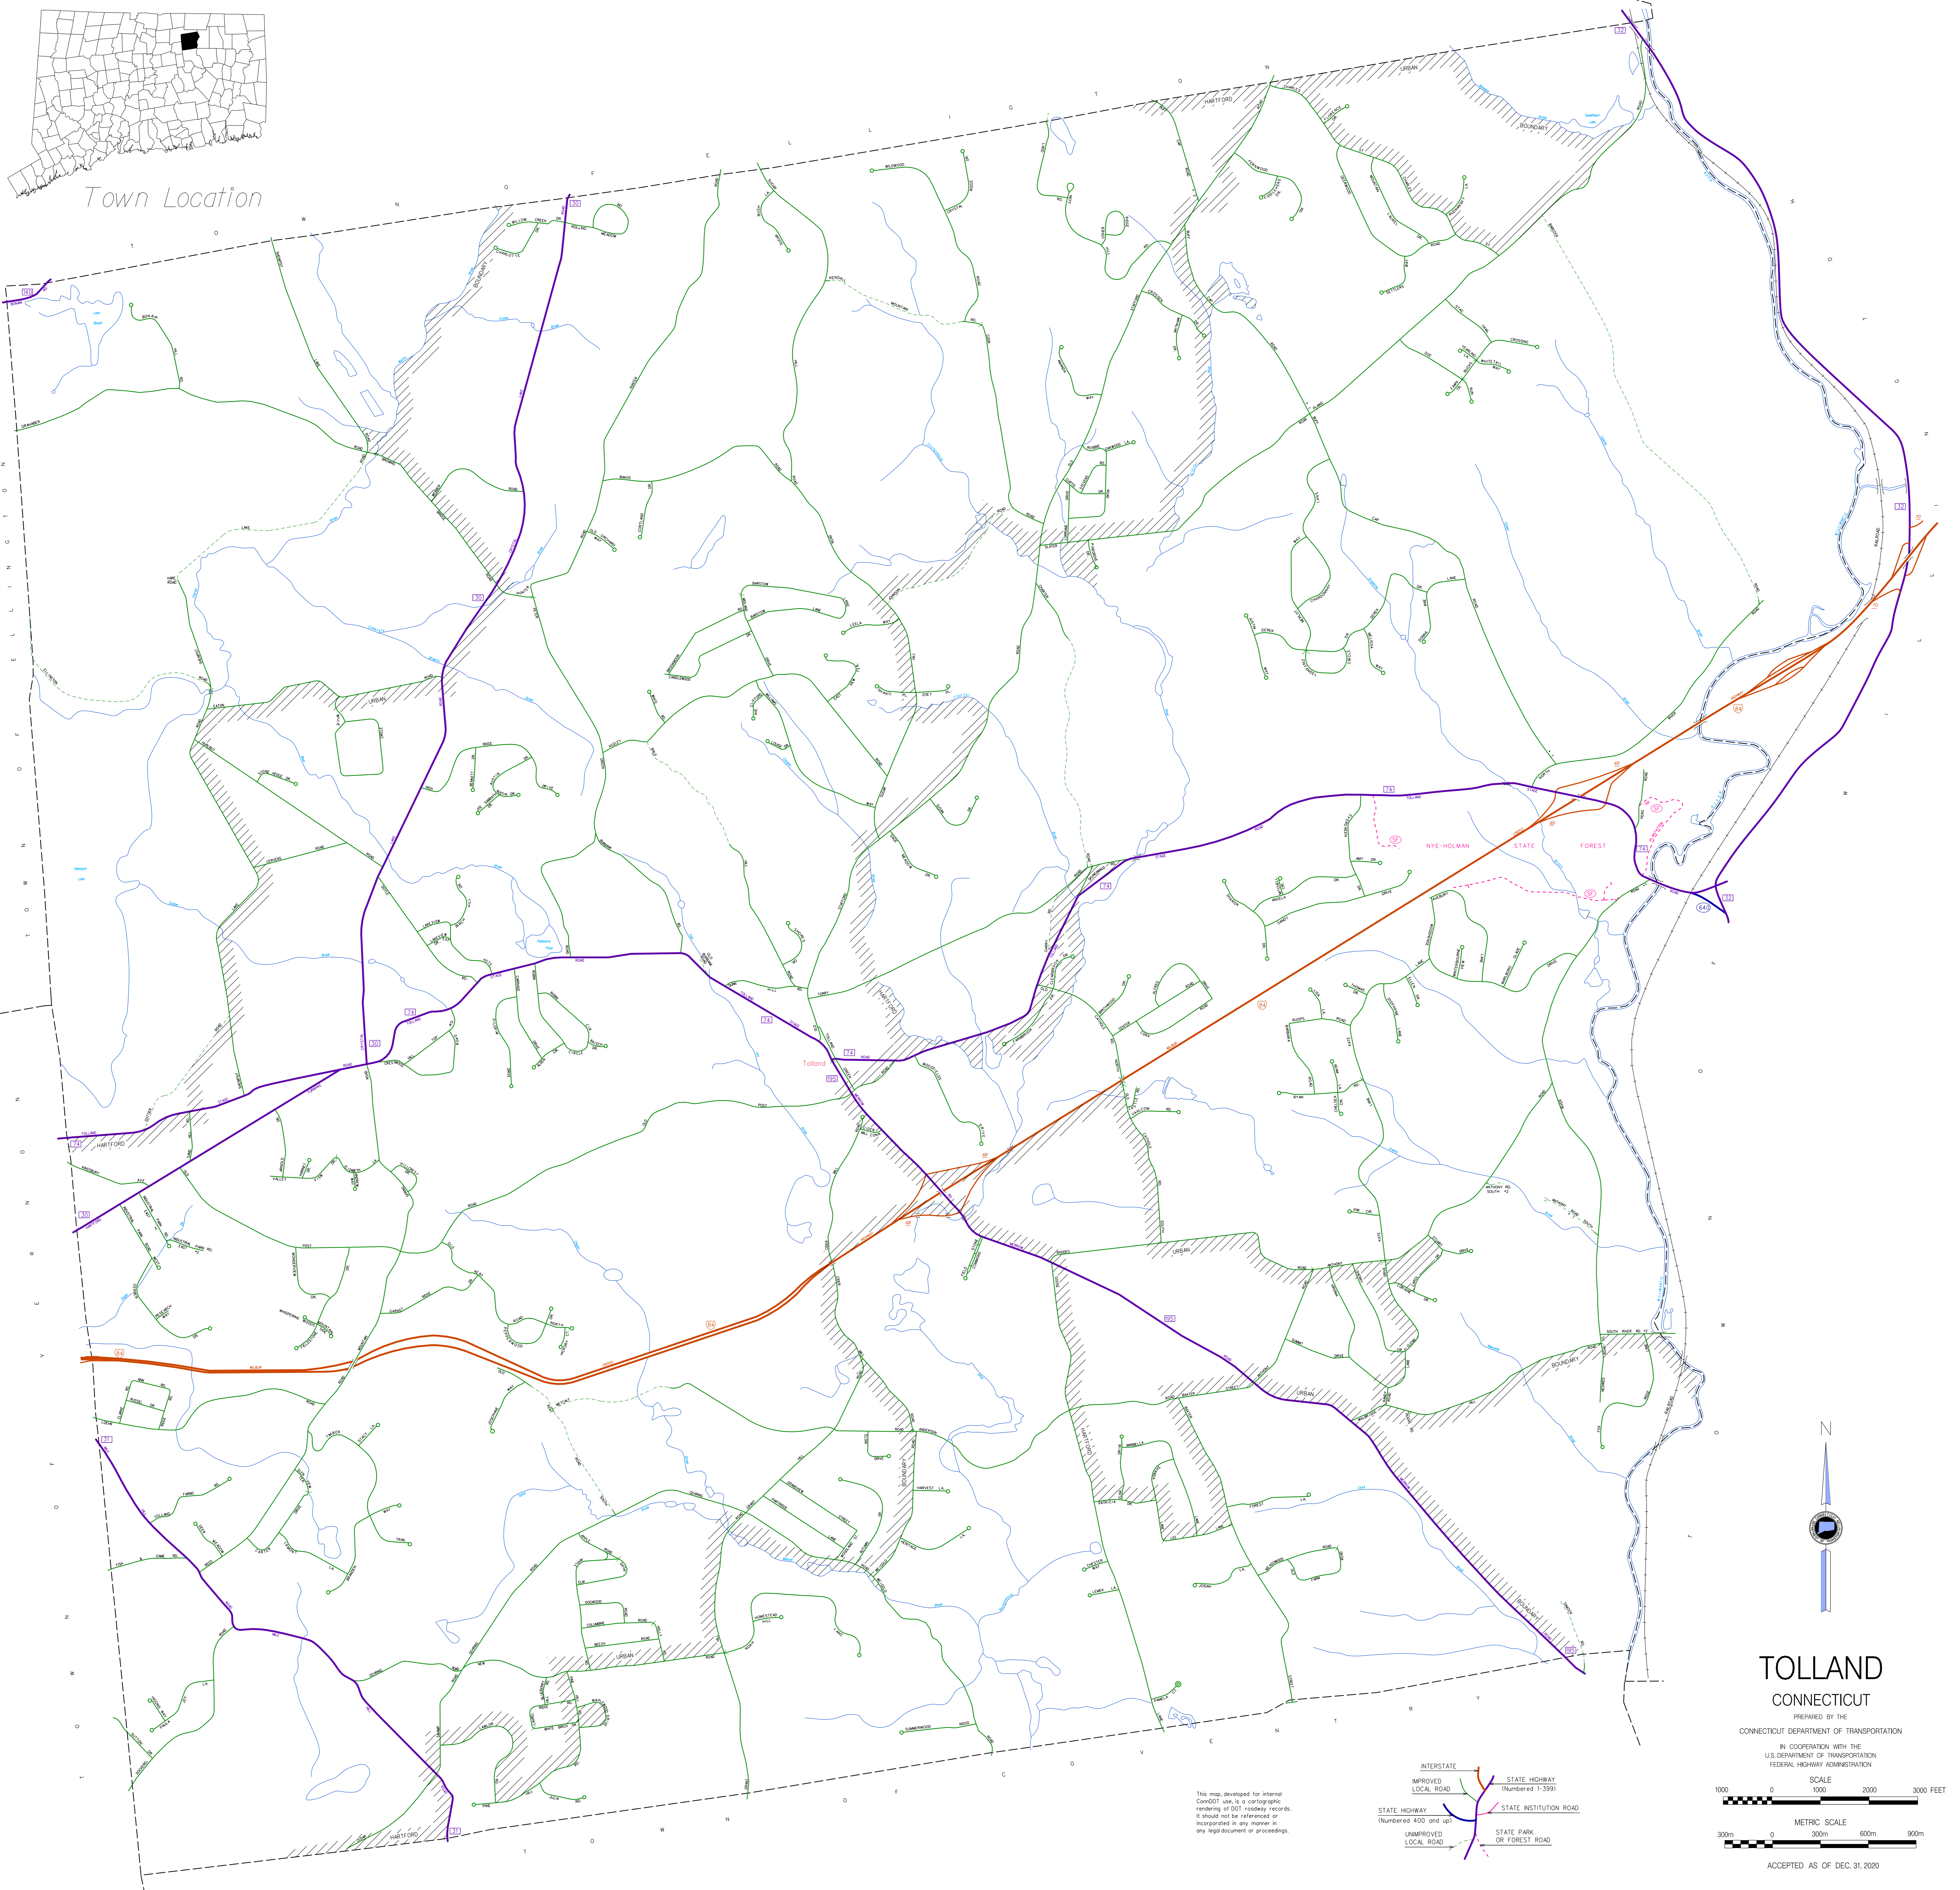

Town Location

TOLLAND CONNECTICUT

PREPARED BY THE
CONNECTICUT DEPARTMENT OF TRANSPORTATION
IN COOPERATION WITH THE
U.S. DEPARTMENT OF TRANSPORTATION
FEDERAL HIGHWAY ADMINISTRATION

ACCEPTED AS OF DEC. 31, 2020