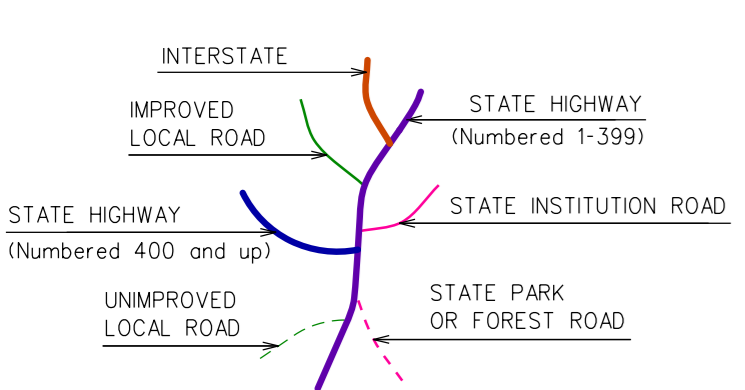

Town Location