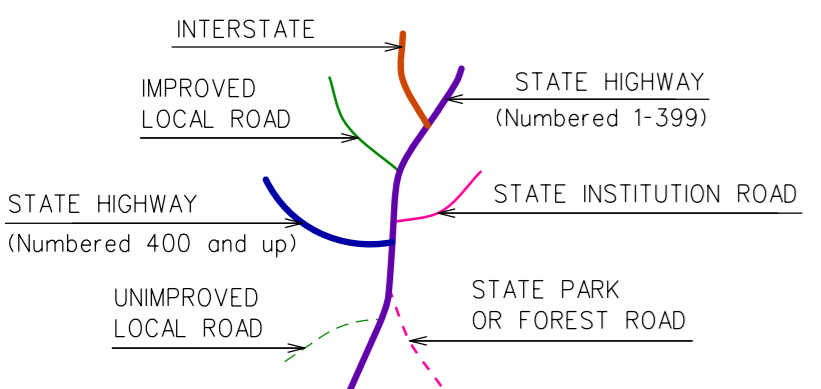

THOMASTON

CONNECTICUT

PREPARED BY THE
CONNECTICUT DEPARTMENT OF TRANSPORTATION
IN COOPERATION WITH THE
U.S. DEPARTMENT OF TRANSPORTATION
FEDERAL HIGHWAY ADMINISTRATION