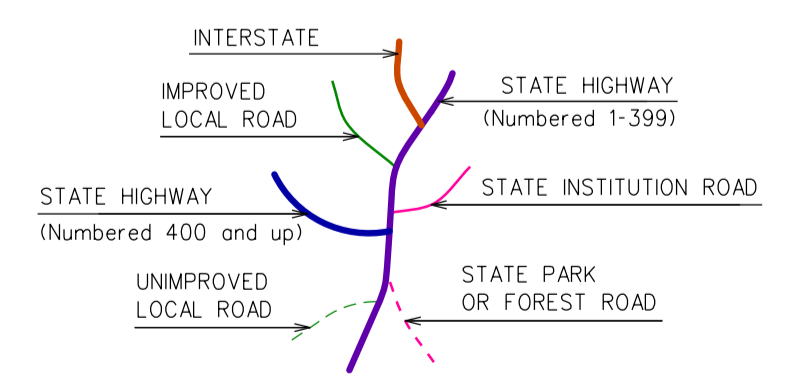

SUFFIELD CONNECTICUT

PREPARED BY THE
CONNECTICUT DEPARTMENT OF TRANSPORTATION
IN COOPERATION WITH THE
U.S. DEPARTMENT OF TRANSPORTATION
FEDERAL HIGHWAY ADMINISTRATION