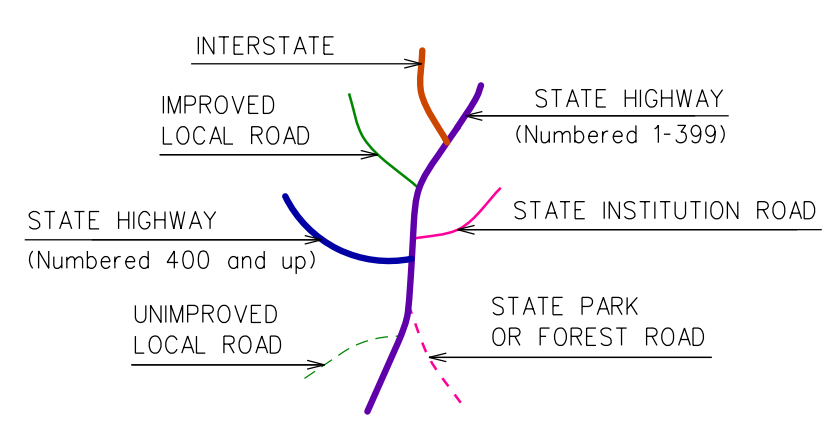

STRATFORD CONNECTICUT

PREPARED BY THE
CONNECTICUT DEPARTMENT OF TRANSPORTATION
IN COOPERATION WITH THE
U.S. DEPARTMENT OF TRANSPORTATION
FEDERAL HIGHWAY ADMINISTRATION

ACCEPTED AS OF DEC. 31, 2020