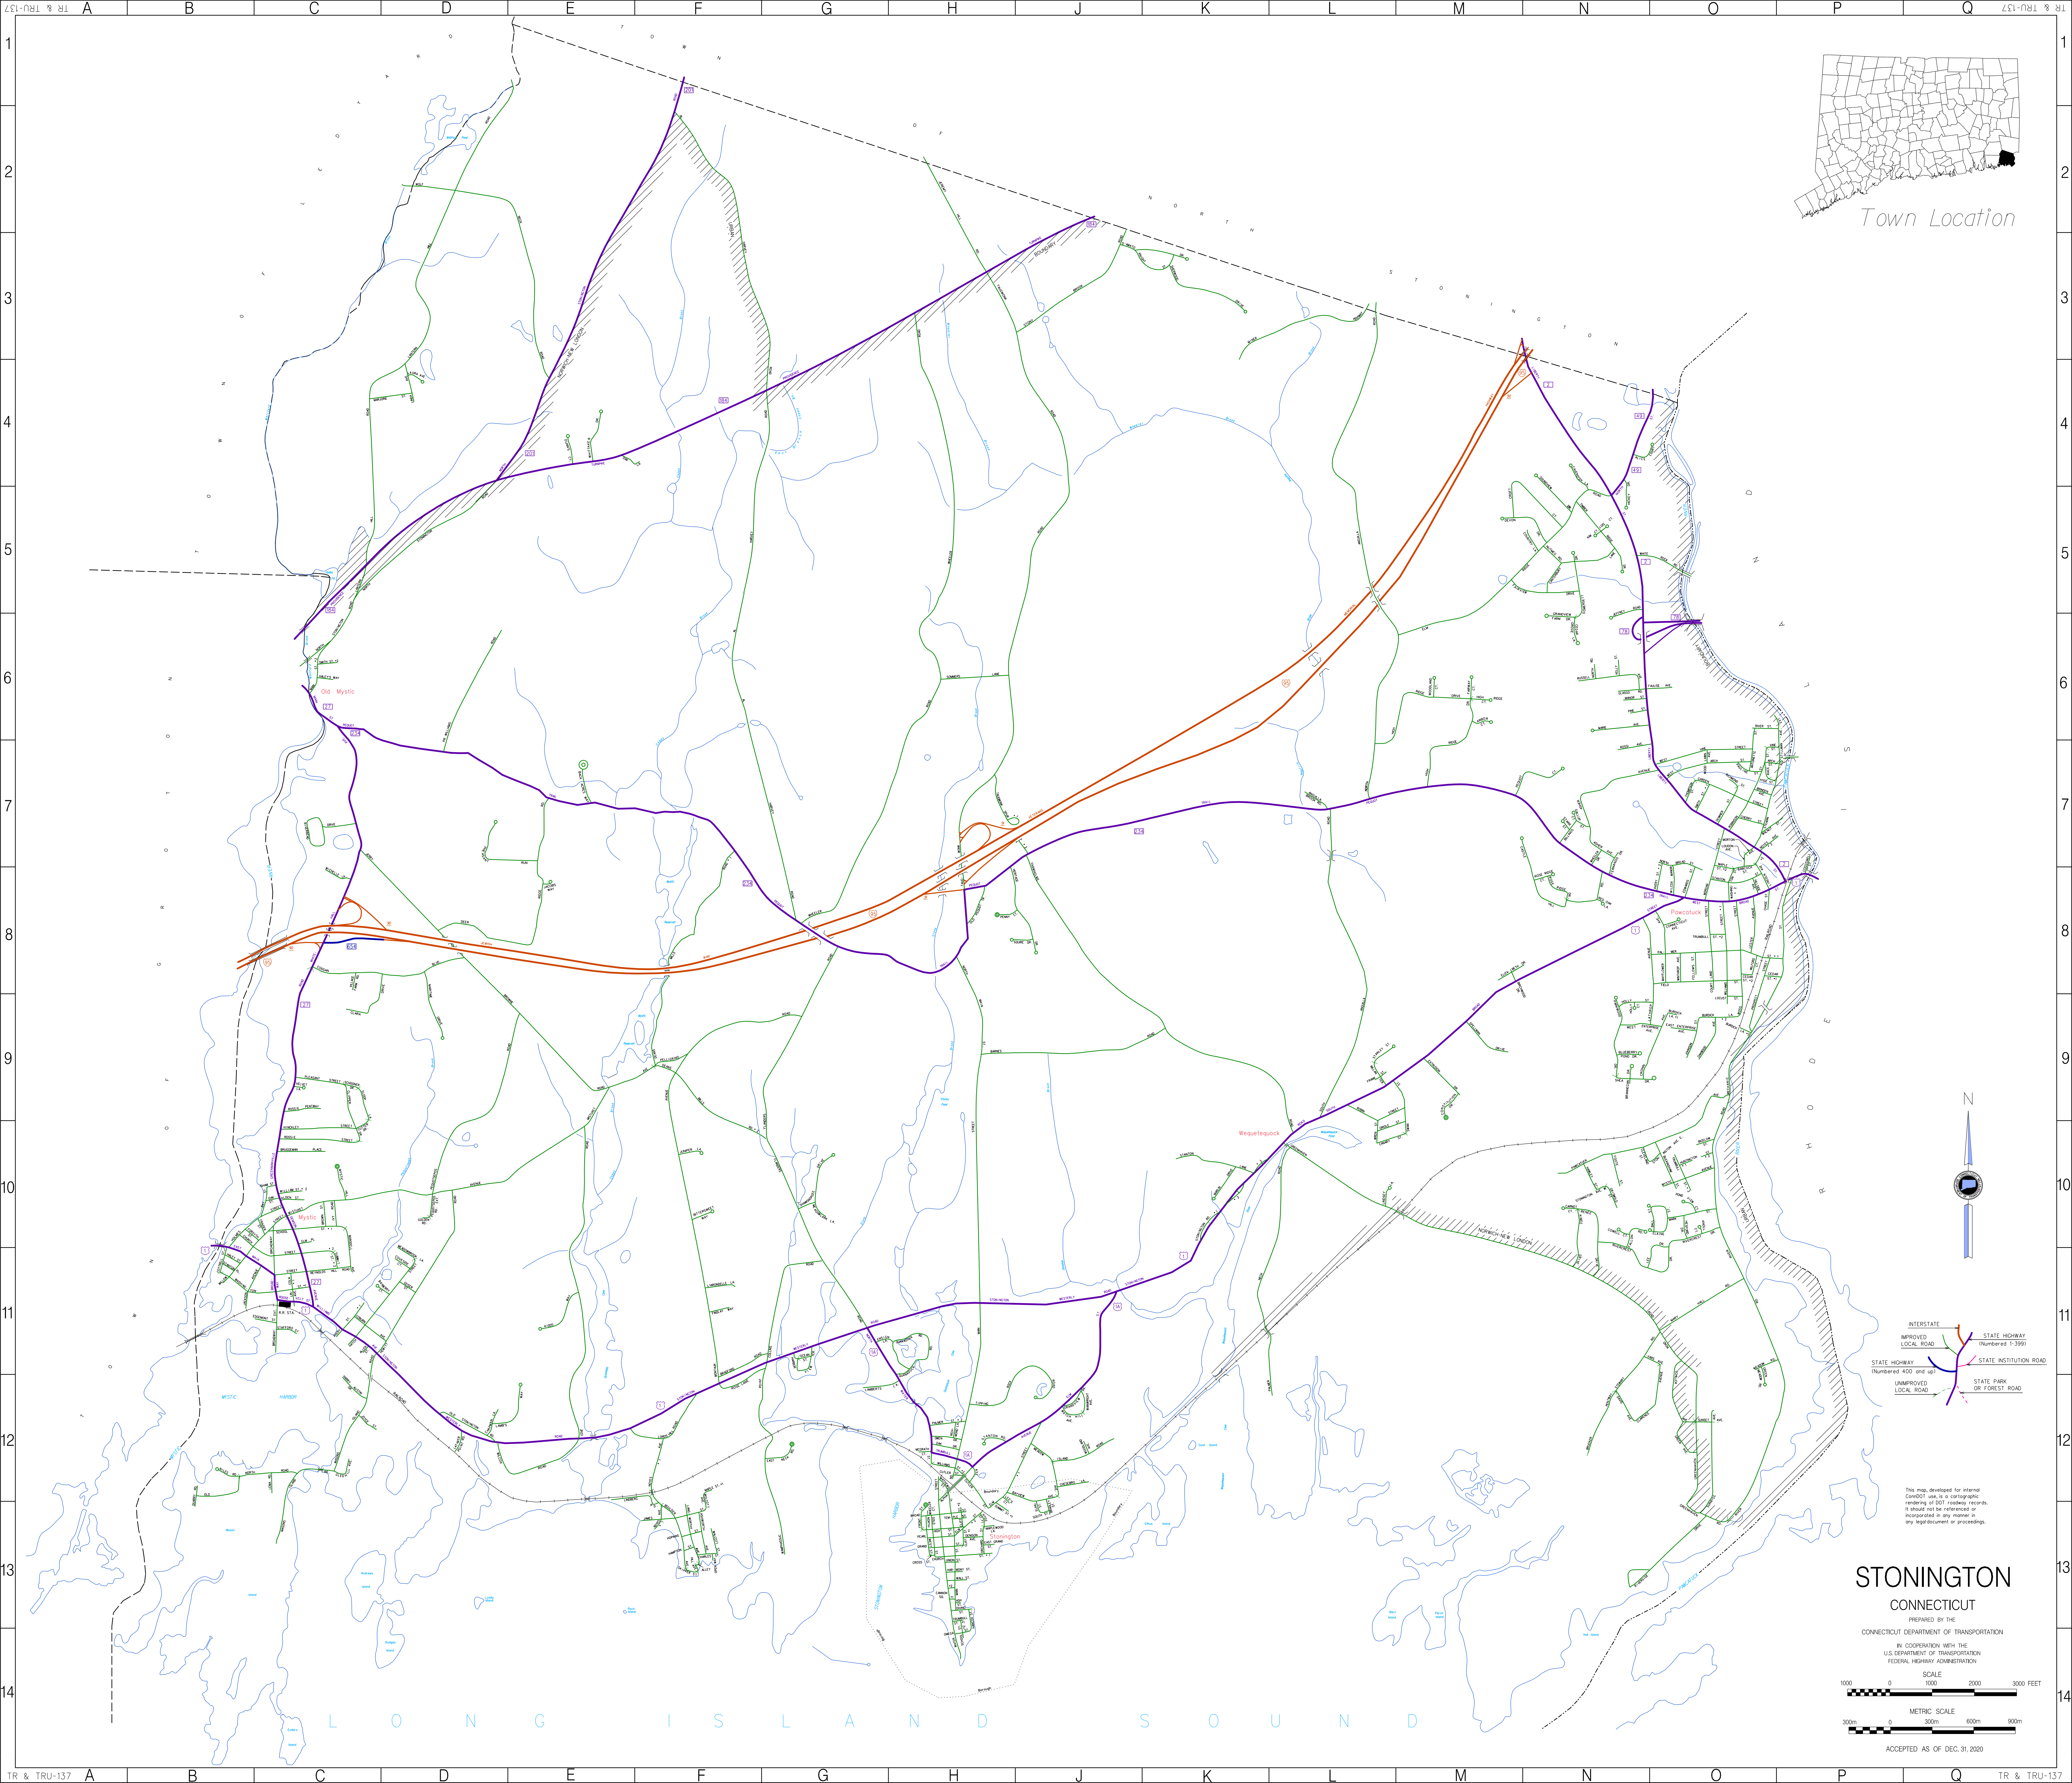

Town Location

STONINGTON CONNECTICUT

ACCEPTED AS OF DEC. 31, 2020