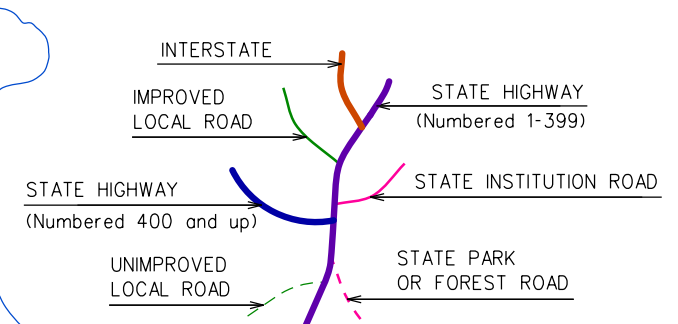

Town Location

STONINGTON CONNECTICUT

ACCEPTED AS OF DEC. 31, 2020