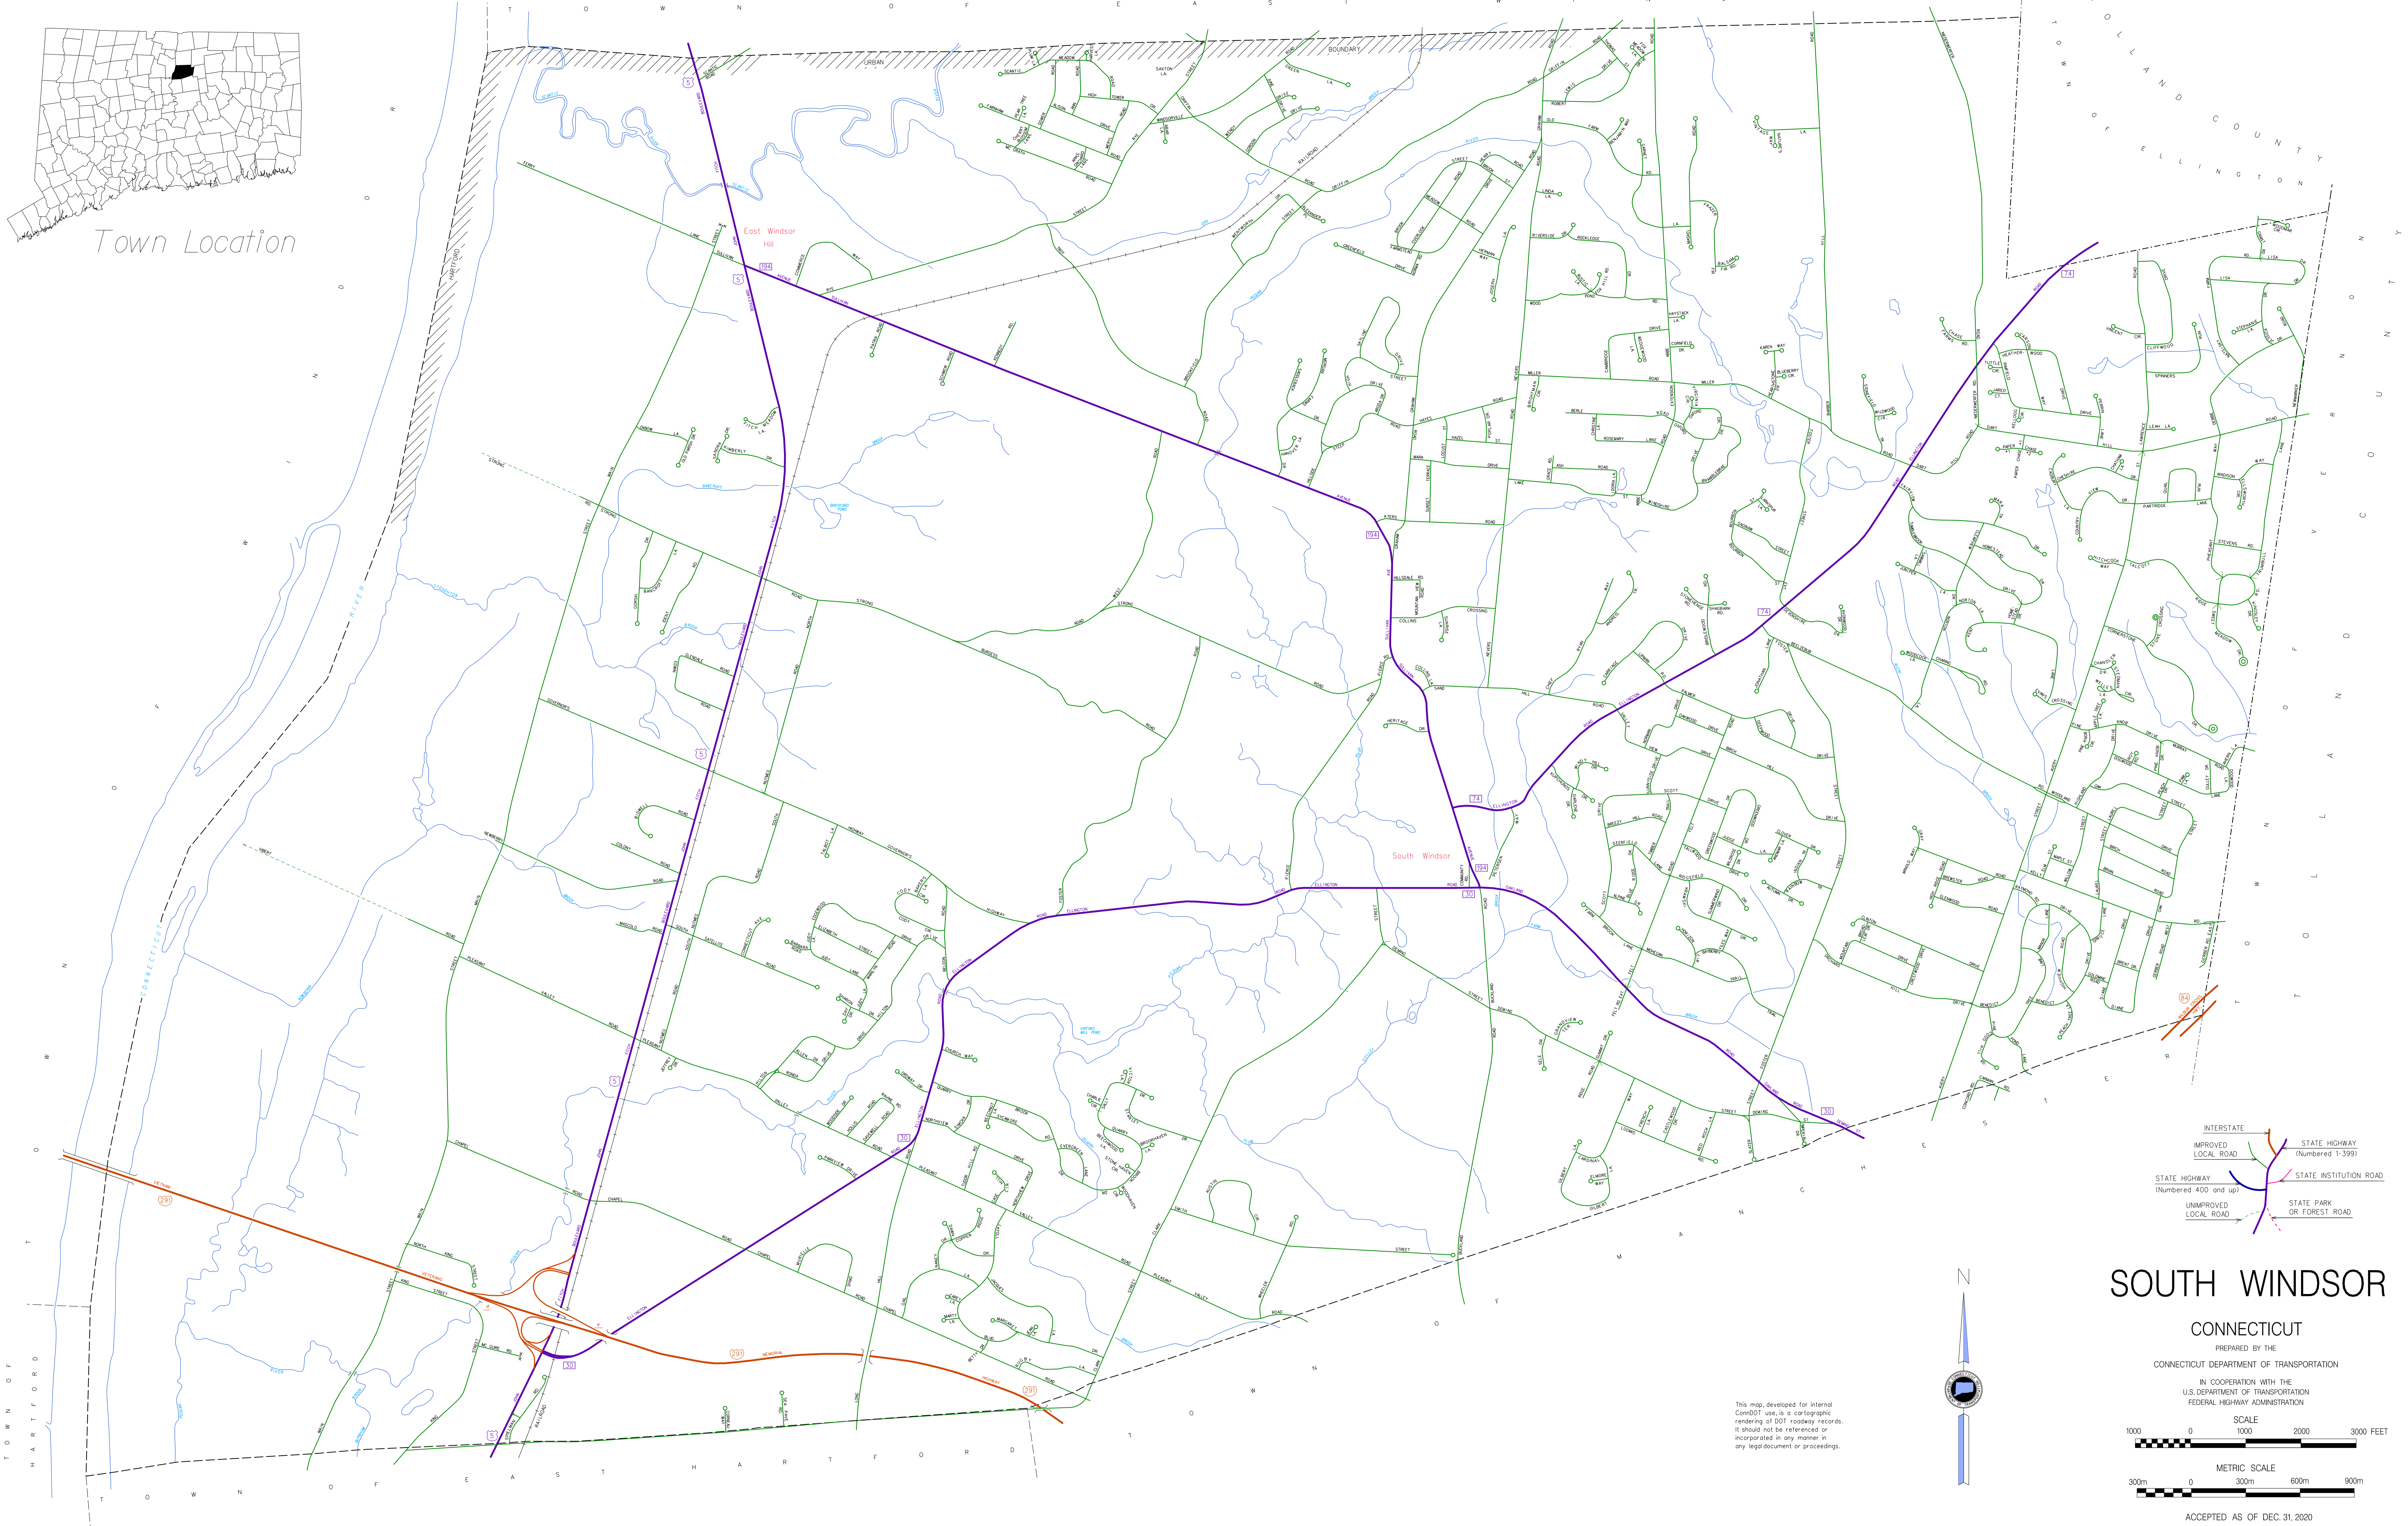

SOUTH WINDSOR

CONNECTICUT

PREPARED BY THE
CONNECTICUT DEPARTMENT OF TRANSPORTATION
IN COOPERATION WITH THE
U.S. DEPARTMENT OF TRANSPORTATION
FEDERAL HIGHWAY ADMINISTRATION

ACCEPTED AS OF DEC. 31, 2020