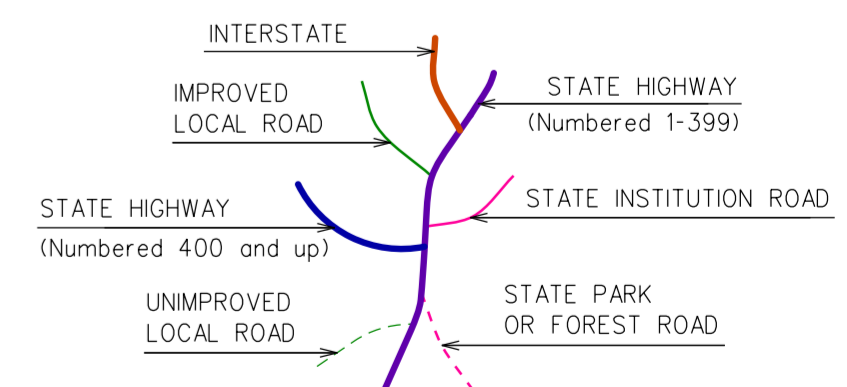

Town Location