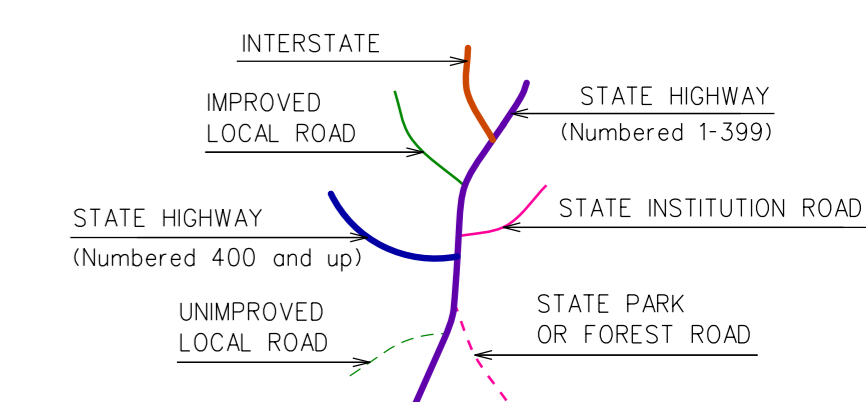

DEEP RIVER CONNECTICUT

PREPARED BY THE
CONNECTICUT DEPARTMENT OF TRANSPORTATION
IN COOPERATION WITH THE
U.S. DEPARTMENT OF TRANSPORTATION
FEDERAL HIGHWAY ADMINISTRATION

ACCEPTED AS OF DEC. 31, 2020

Town Location