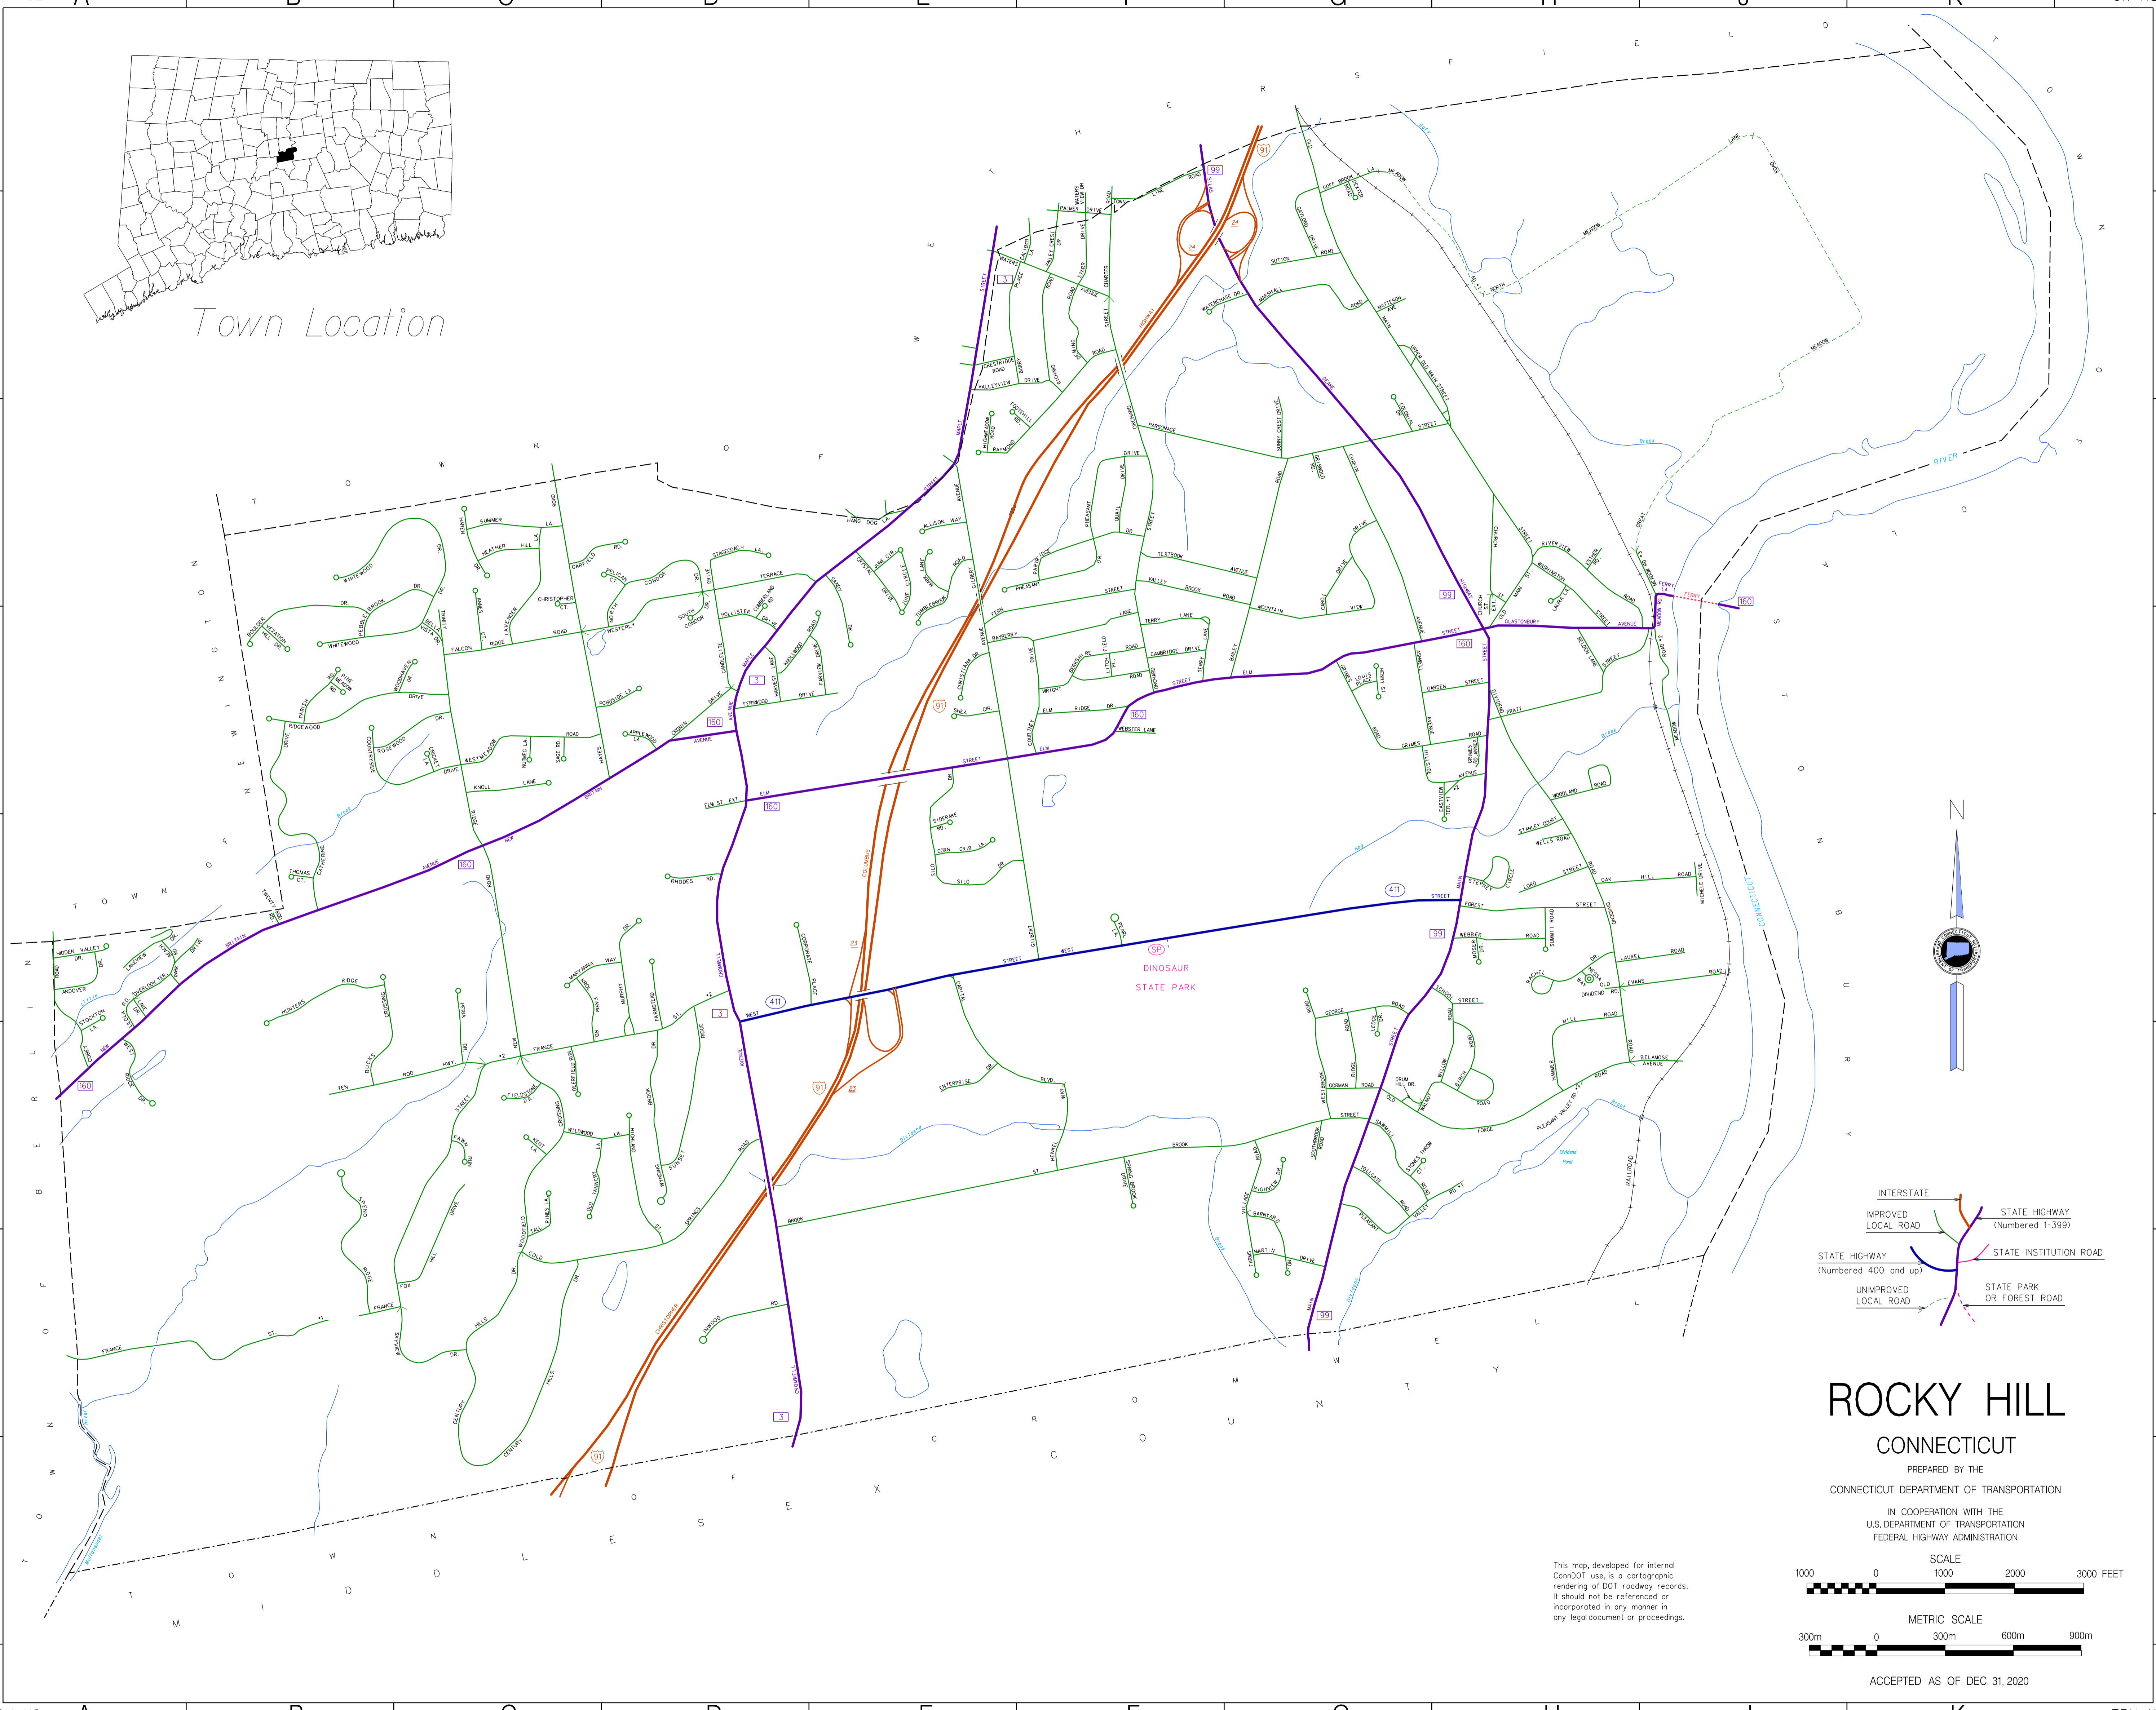

ROCKY HILL CONNECTICUT

PREPARED BY THE
CONNECTICUT DEPARTMENT OF TRANSPORTATION
IN COOPERATION WITH THE
U.S. DEPARTMENT OF TRANSPORTATION
FEDERAL HIGHWAY ADMINISTRATION

ACCEPTED AS OF DEC. 31, 2020