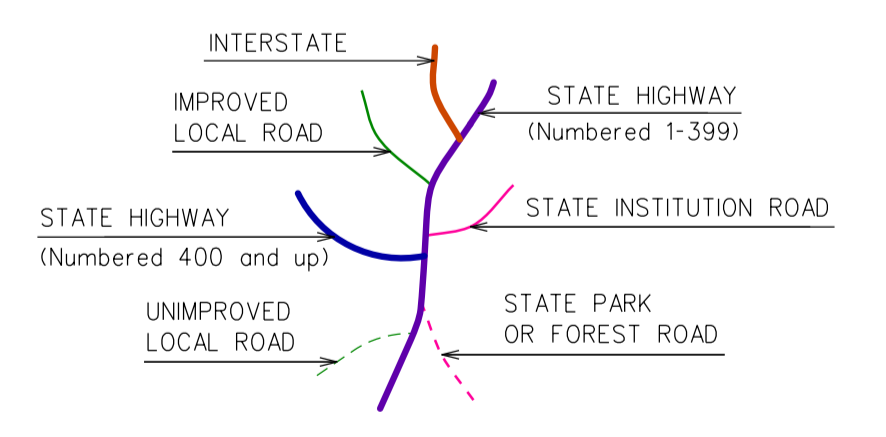

ROCKY HILL CONNECTICUT

PREPARED BY THE
CONNECTICUT DEPARTMENT OF TRANSPORTATION
IN COOPERATION WITH THE
U.S. DEPARTMENT OF TRANSPORTATION
FEDERAL HIGHWAY ADMINISTRATION

ACCEPTED AS OF DEC. 31, 2020