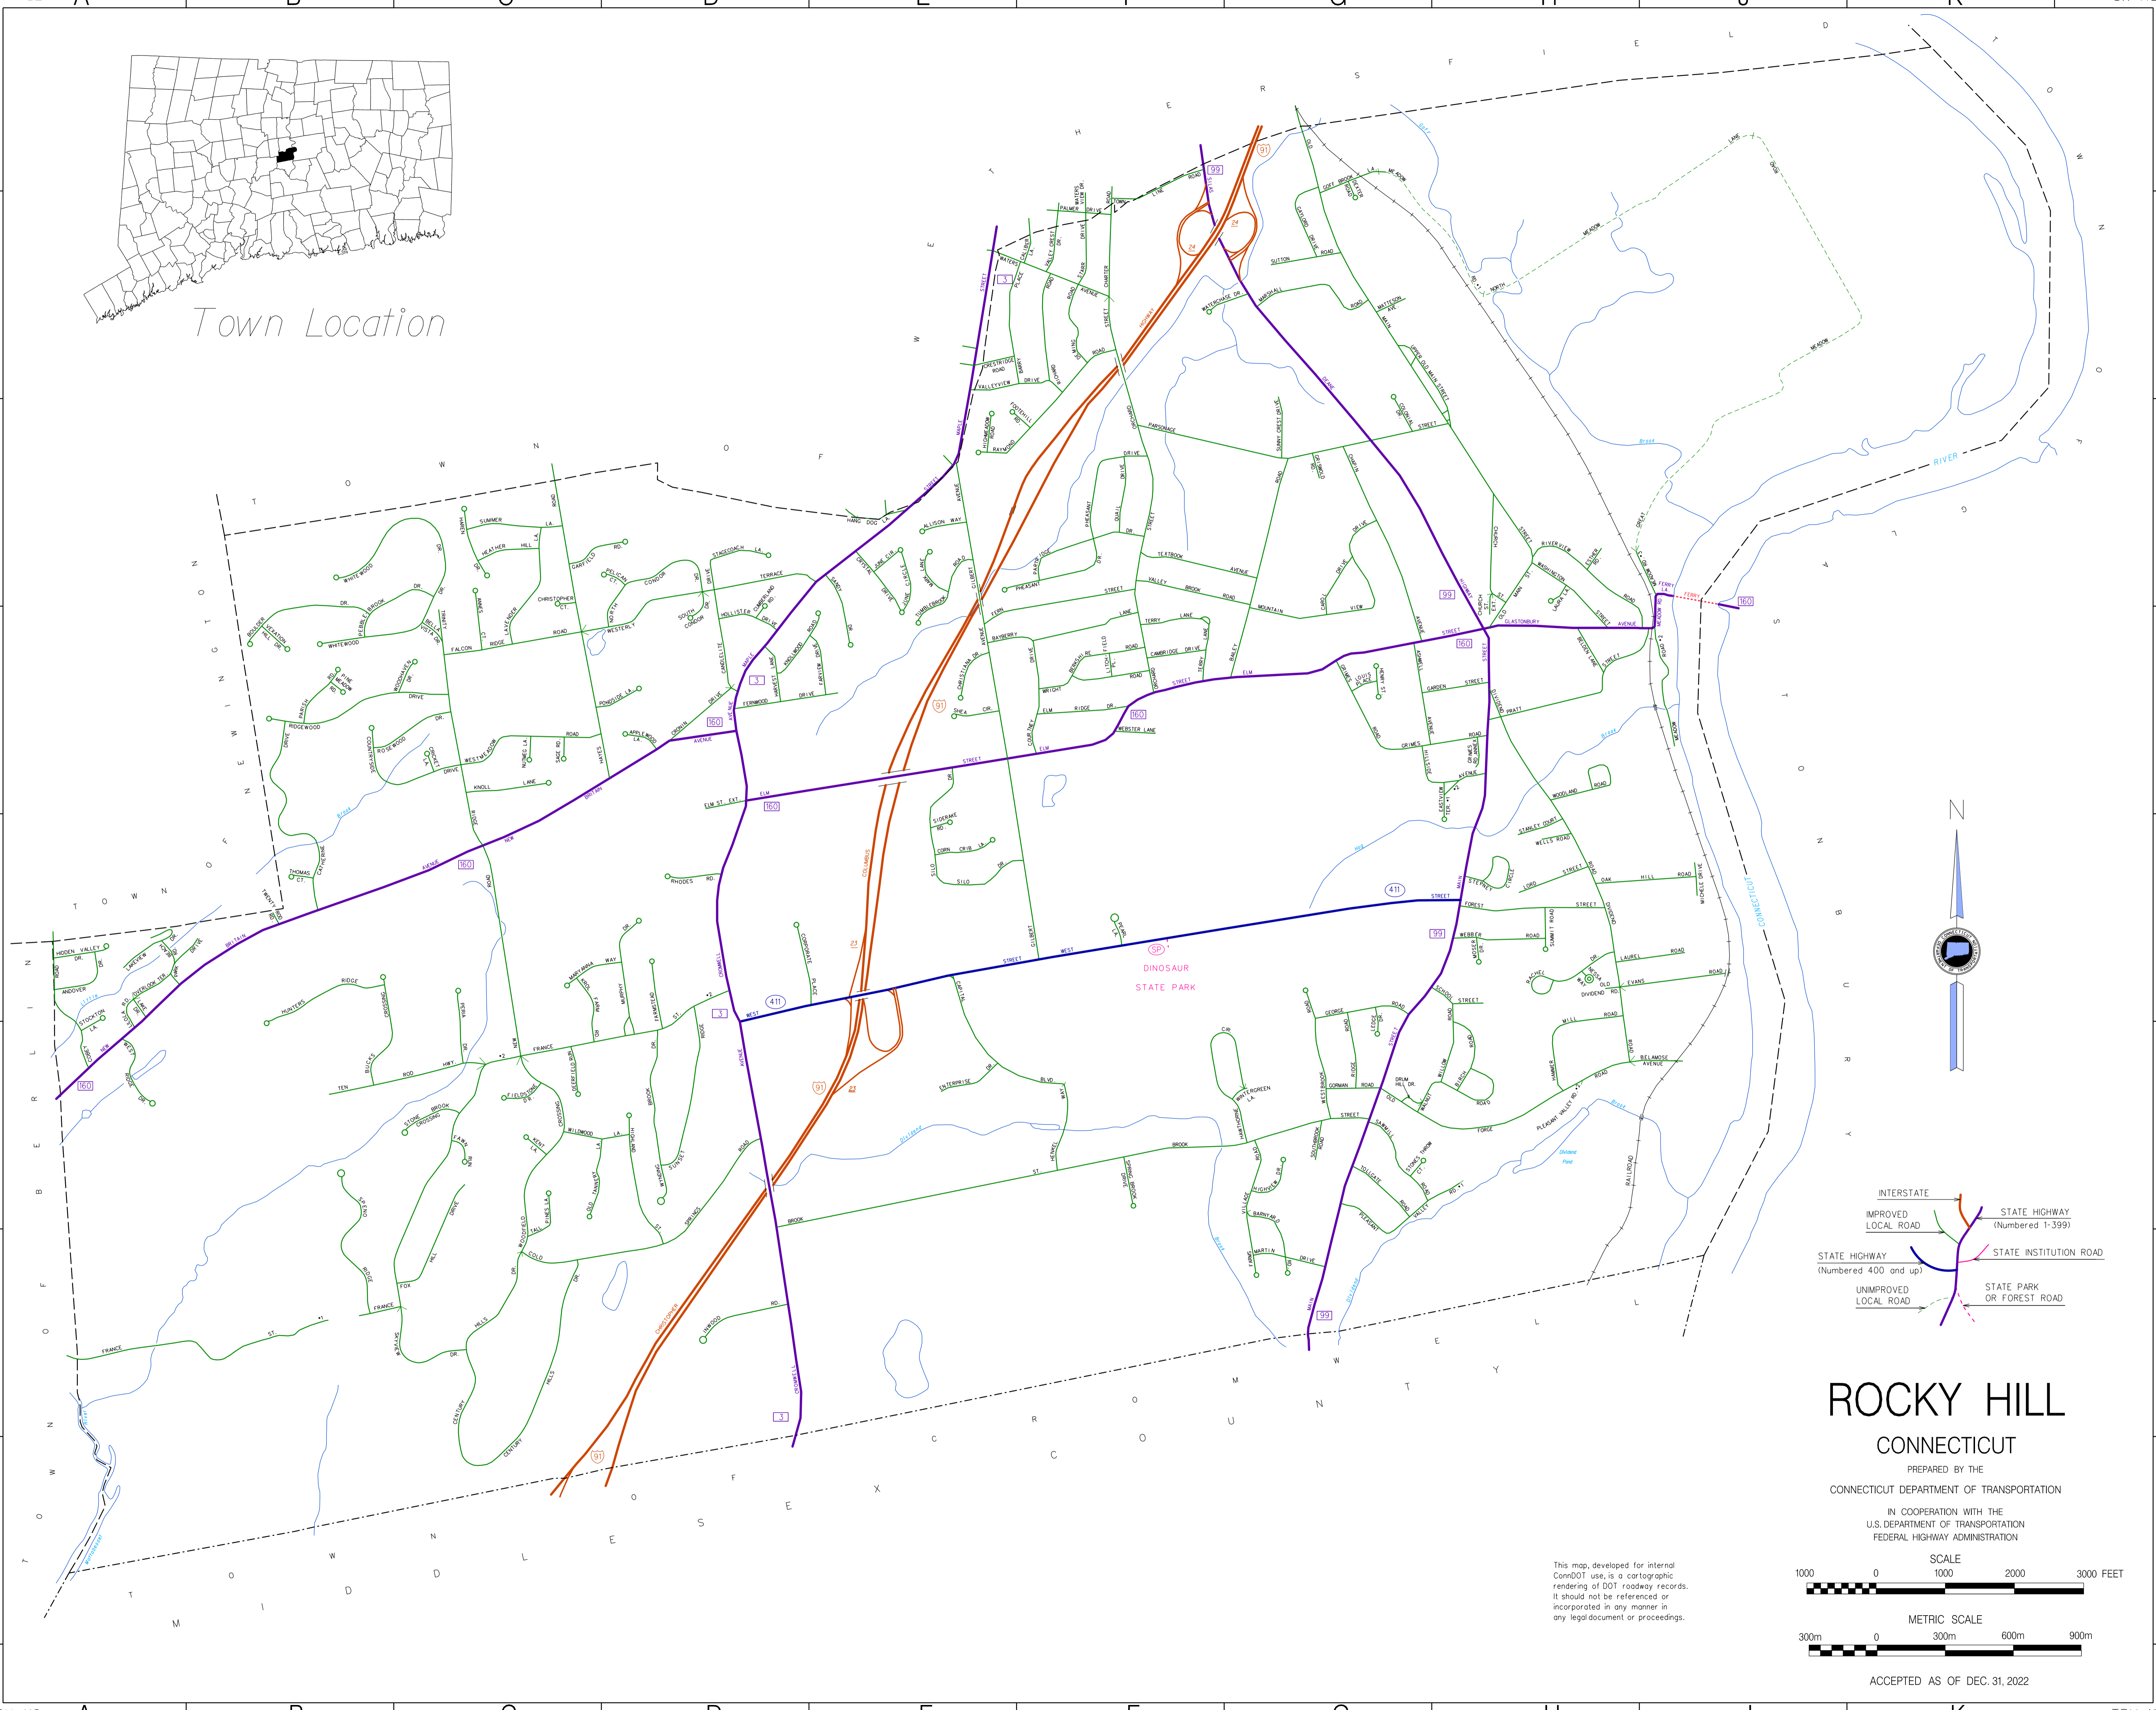

ROCKY HILL CONNECTICUT

PREPARED BY THE
CONNECTICUT DEPARTMENT OF TRANSPORTATION
IN COOPERATION WITH THE
U.S. DEPARTMENT OF TRANSPORTATION
FEDERAL HIGHWAY ADMINISTRATION

ACCEPTED AS OF DEC. 31, 2022