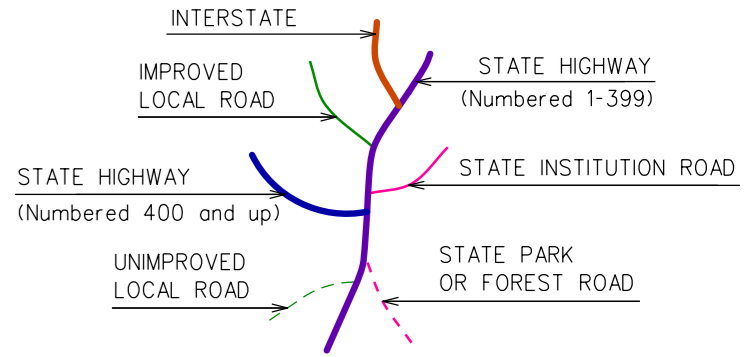

Town Location

REDDING
CONNECTICUT
PREPARED BY THE
CONNECTICUT DEPARTMENT OF TRANSPORTATION
IN COOPERATION WITH THE
U.S. DEPARTMENT OF TRANSPORTATION
FEDERAL HIGHWAY ADMINISTRATION