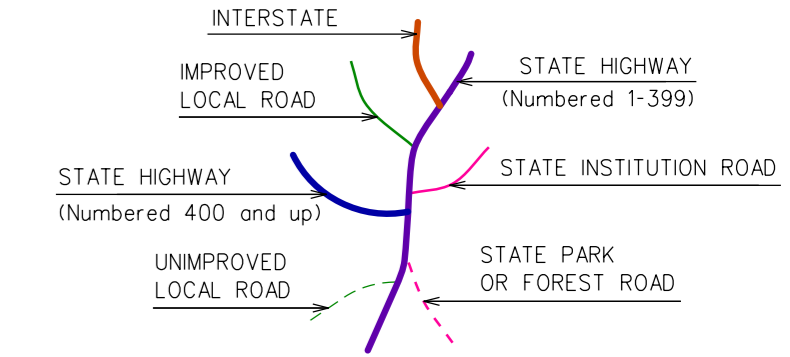

Town Location

REDDING
CONNECTICUT
PREPARED BY THE
CONNECTICUT DEPARTMENT OF TRANSPORTATION
IN COOPERATION WITH THE
U.S. DEPARTMENT OF TRANSPORTATION
FEDERAL HIGHWAY ADMINISTRATION