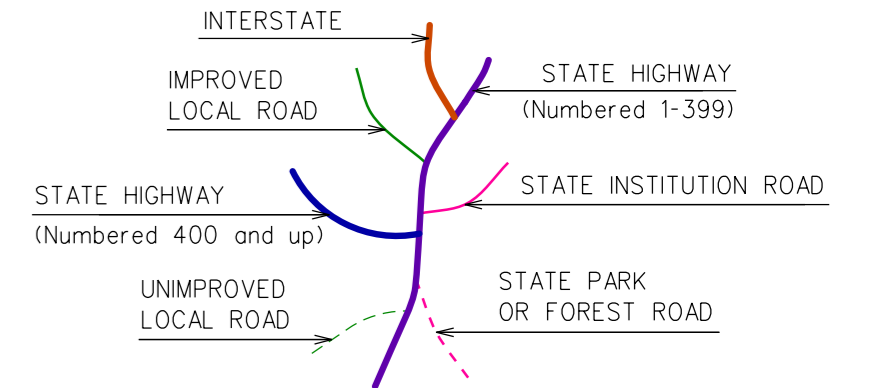

PUTNAM

CONNECTICUT

PREPARED BY THE
CONNECTICUT DEPARTMENT OF TRANSPORTATION
IN COOPERATION WITH THE
U.S. DEPARTMENT OF TRANSPORTATION
FEDERAL HIGHWAY ADMINISTRATION

ACCEPTED AS OF DEC. 31, 2020

Town Location