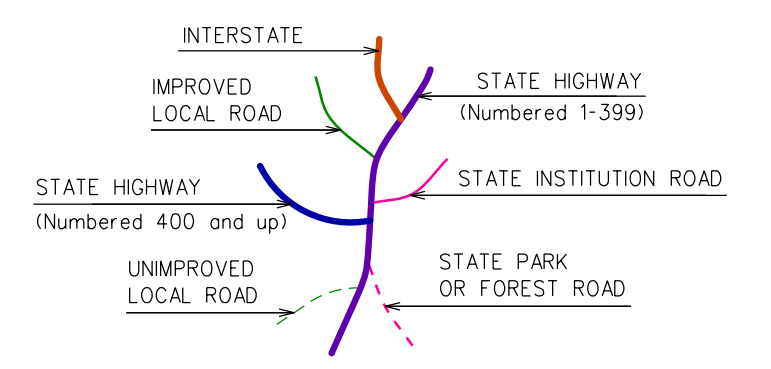

PRESTON CONNECTICUT