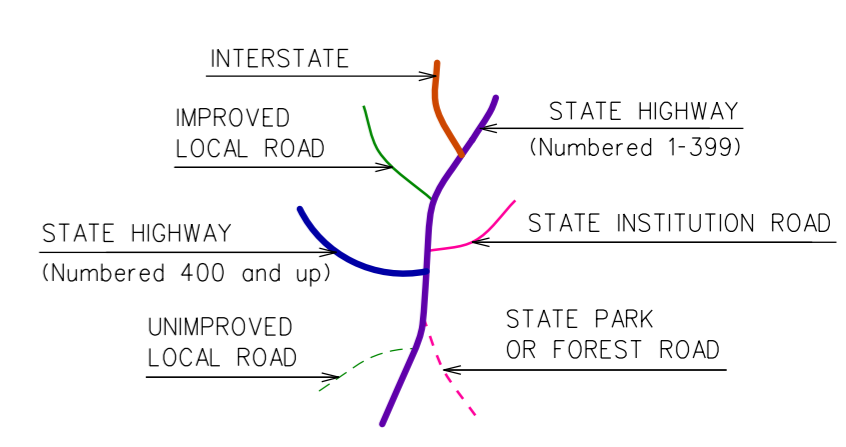

PLYMOUTH CONNECTICUT

PREPARED BY THE
CONNECTICUT DEPARTMENT OF TRANSPORTATION
IN COOPERATION WITH THE
U.S. DEPARTMENT OF TRANSPORTATION
FEDERAL HIGHWAY ADMINISTRATION