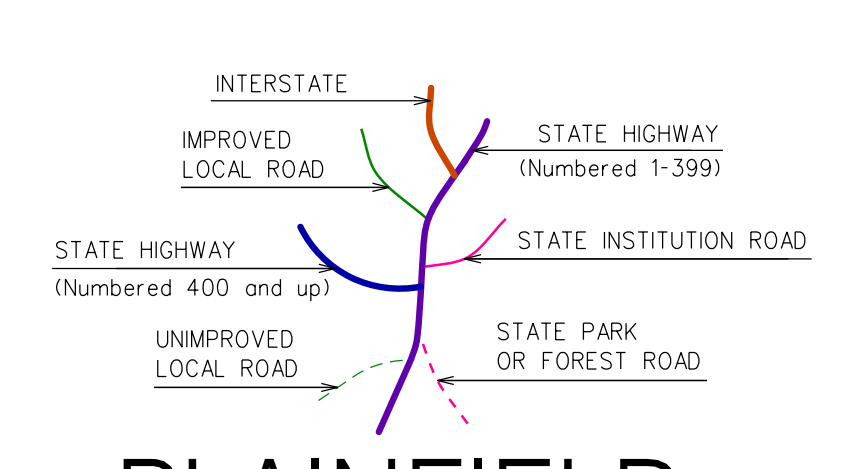

PLAINFIELD CONNECTICUT

PREPARED BY THE
CONNECTICUT DEPARTMENT OF TRANSPORTATION

IN COOPERATION WITH THE
U.S. DEPARTMENT OF TRANSPORTATION
FEDERAL HIGHWAY ADMINISTRATION