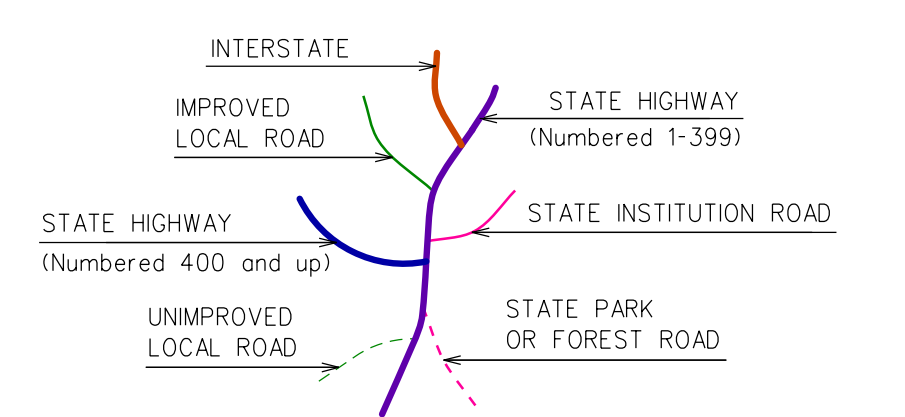

OLD SAYBROOK CONNECTICUT

PREPARED BY THE
CONNECTICUT DEPARTMENT OF TRANSPORTATION
IN COOPERATION WITH THE
U.S. DEPARTMENT OF TRANSPORTATION
FEDERAL HIGHWAY ADMINISTRATION