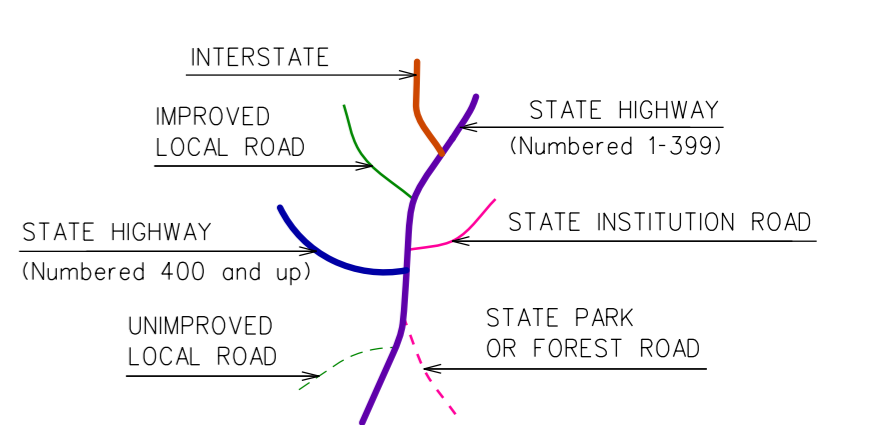

NORWICH CONNECTICUT

PREPARED BY THE
CONNECTICUT DEPARTMENT OF TRANSPORTATION
IN COOPERATION WITH THE
U.S. DEPARTMENT OF TRANSPORTATION
FEDERAL HIGHWAY ADMINISTRATION

ACCEPTED AS OF DEC. 31, 2020