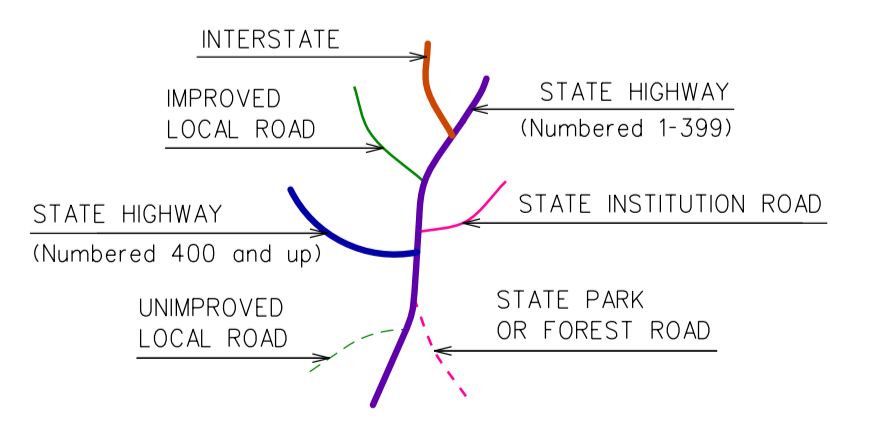

NORTH HAVEN CONNECTICUT

PREPARED BY THE
CONNECTICUT DEPARTMENT OF TRANSPORTATION
IN COOPERATION WITH THE
U.S. DEPARTMENT OF TRANSPORTATION
FEDERAL HIGHWAY ADMINISTRATION