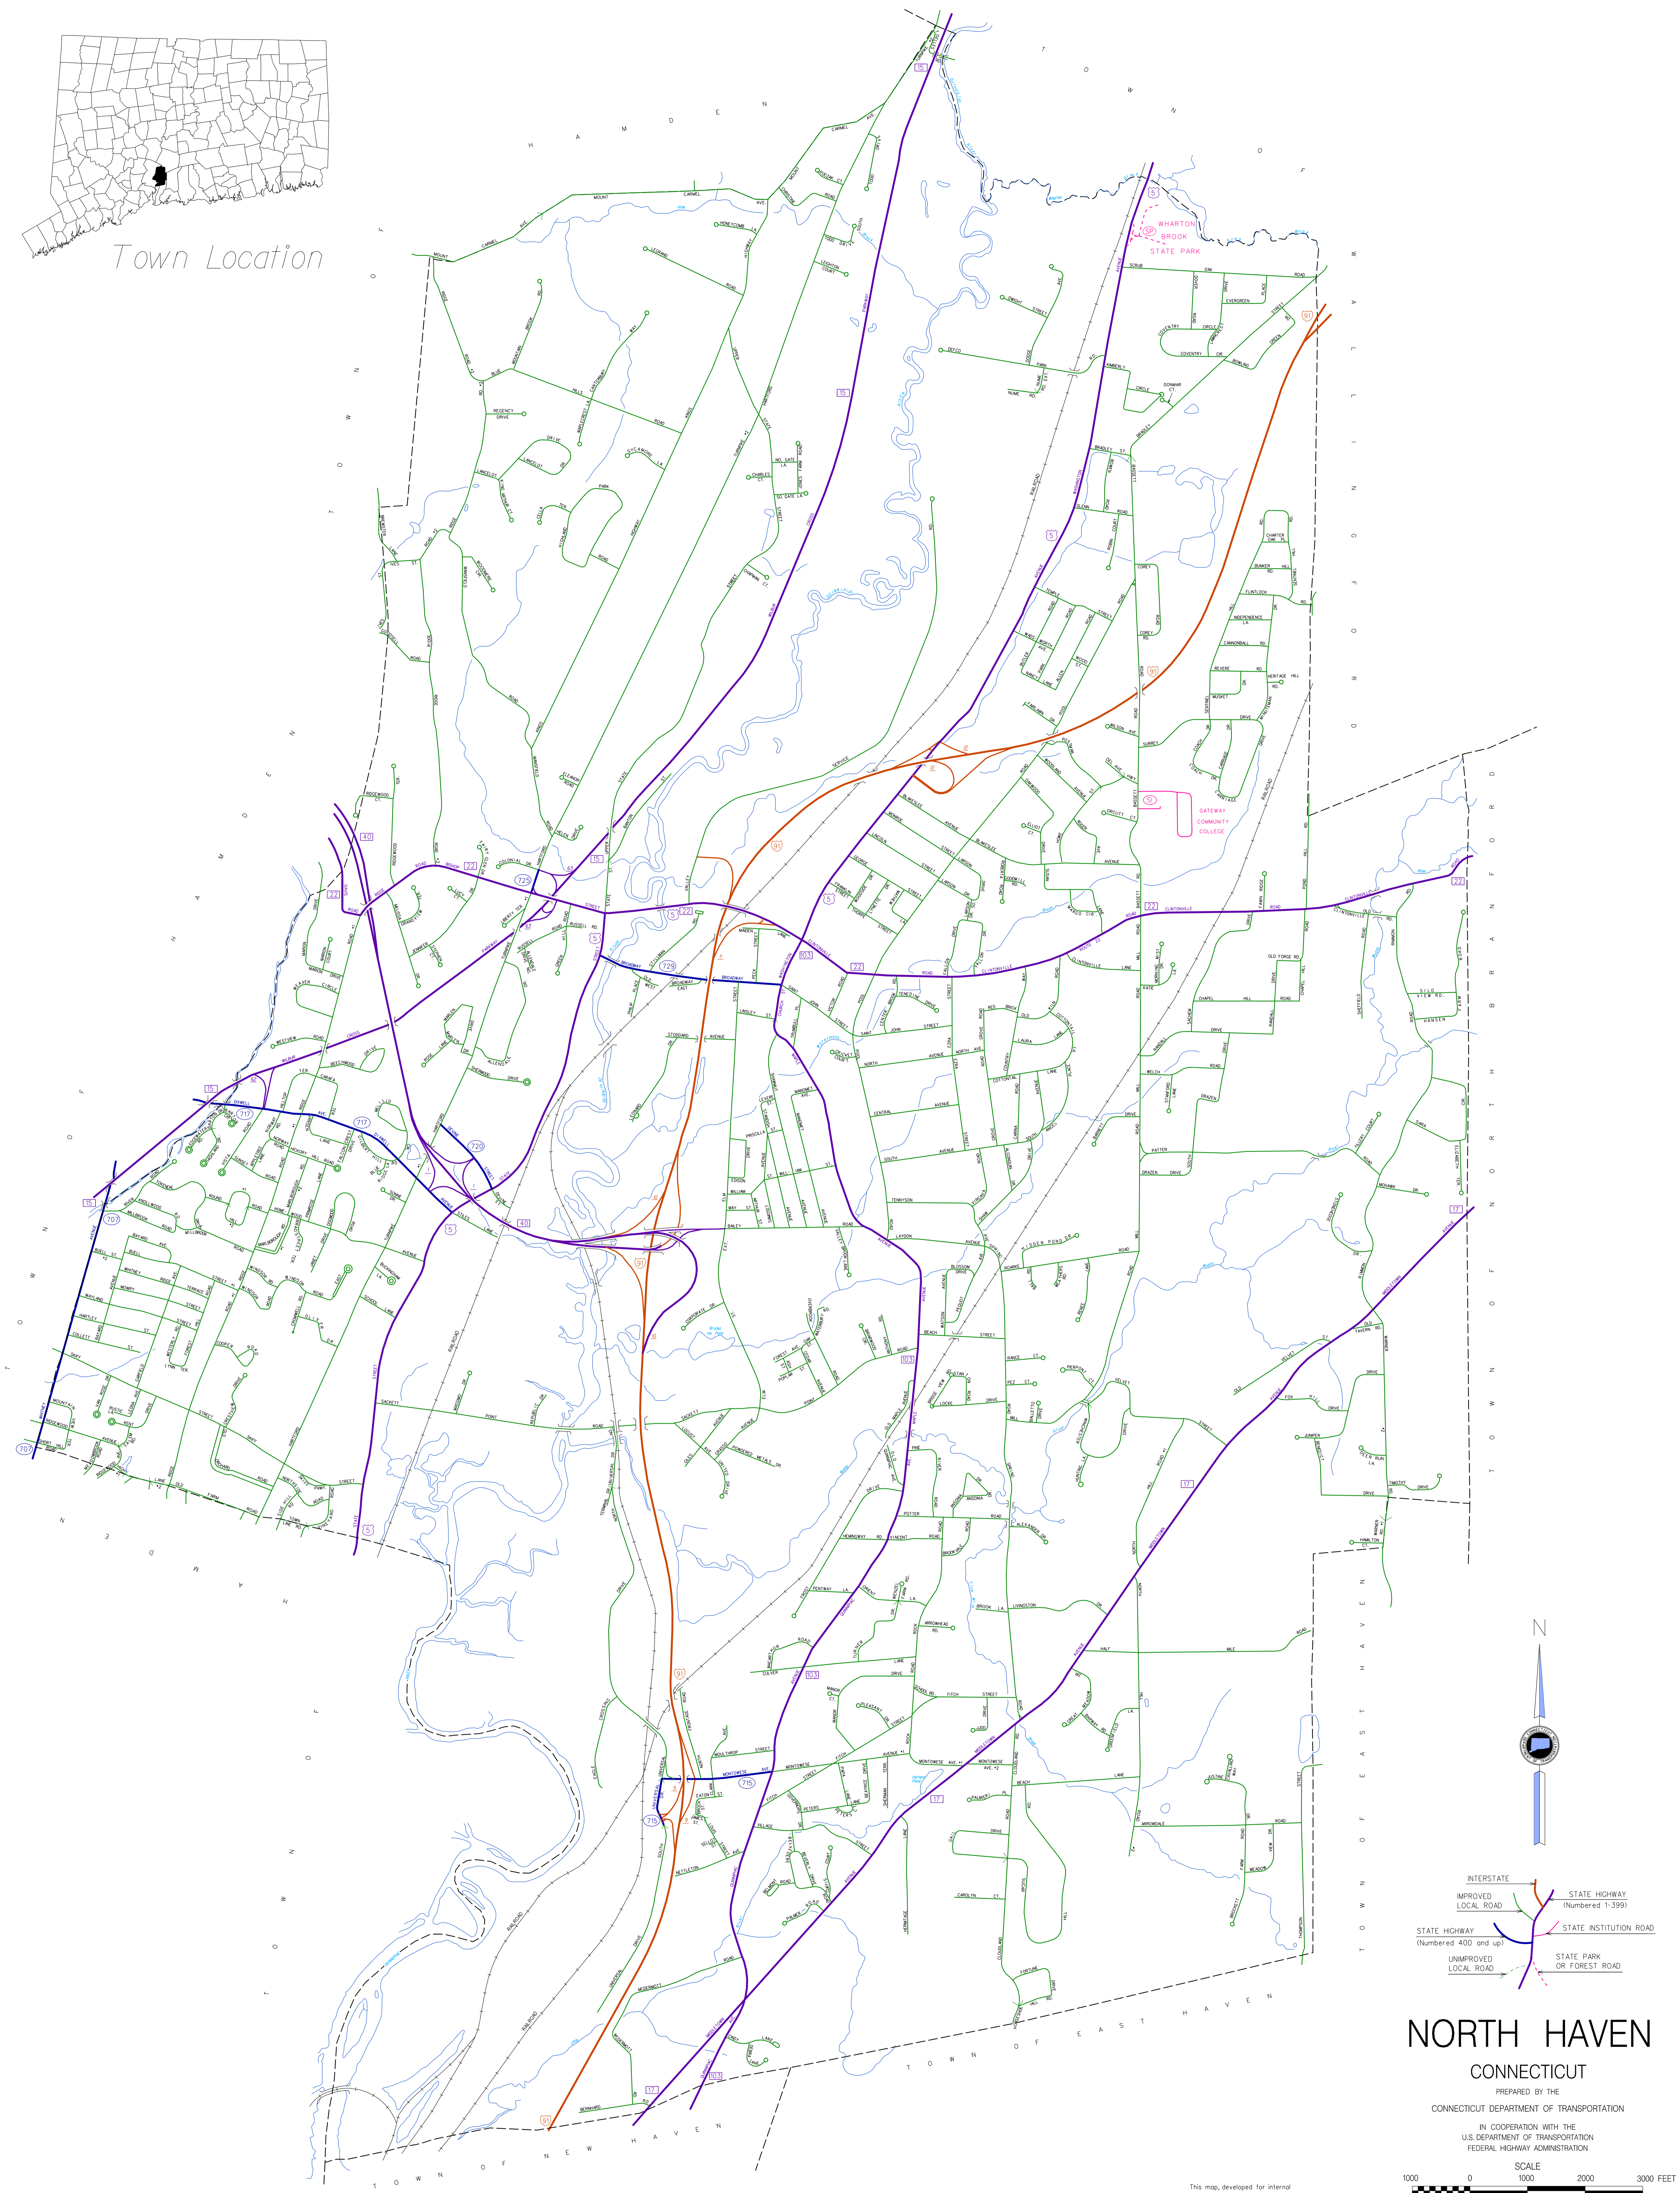

NORTH HAVEN CONNECTICUT

PREPARED BY THE
CONNECTICUT DEPARTMENT OF TRANSPORTATION
IN COOPERATION WITH THE
U.S. DEPARTMENT OF TRANSPORTATION
FEDERAL HIGHWAY ADMINISTRATION

ACCEPTED AS OF DEC. 31, 2020